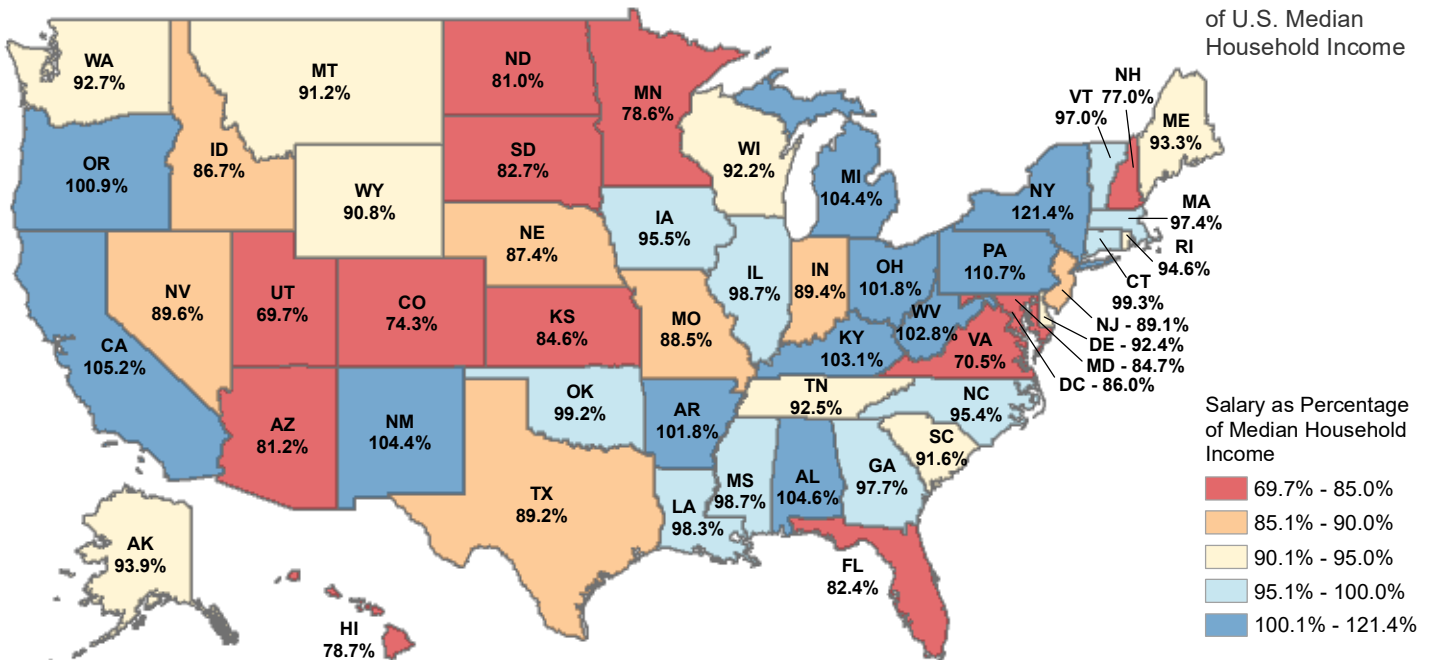

Estimated Average Classroom Teacher Salary — 2019-2020

By State

\$63,645
U.S. Average

As a Percentage of Median Household Income — 2019

96.9%
of U.S. Median Household Income

Note: National averages are calculated by the National Education Association. Percentages are calculated by dividing average teacher salary by the state's median household income.