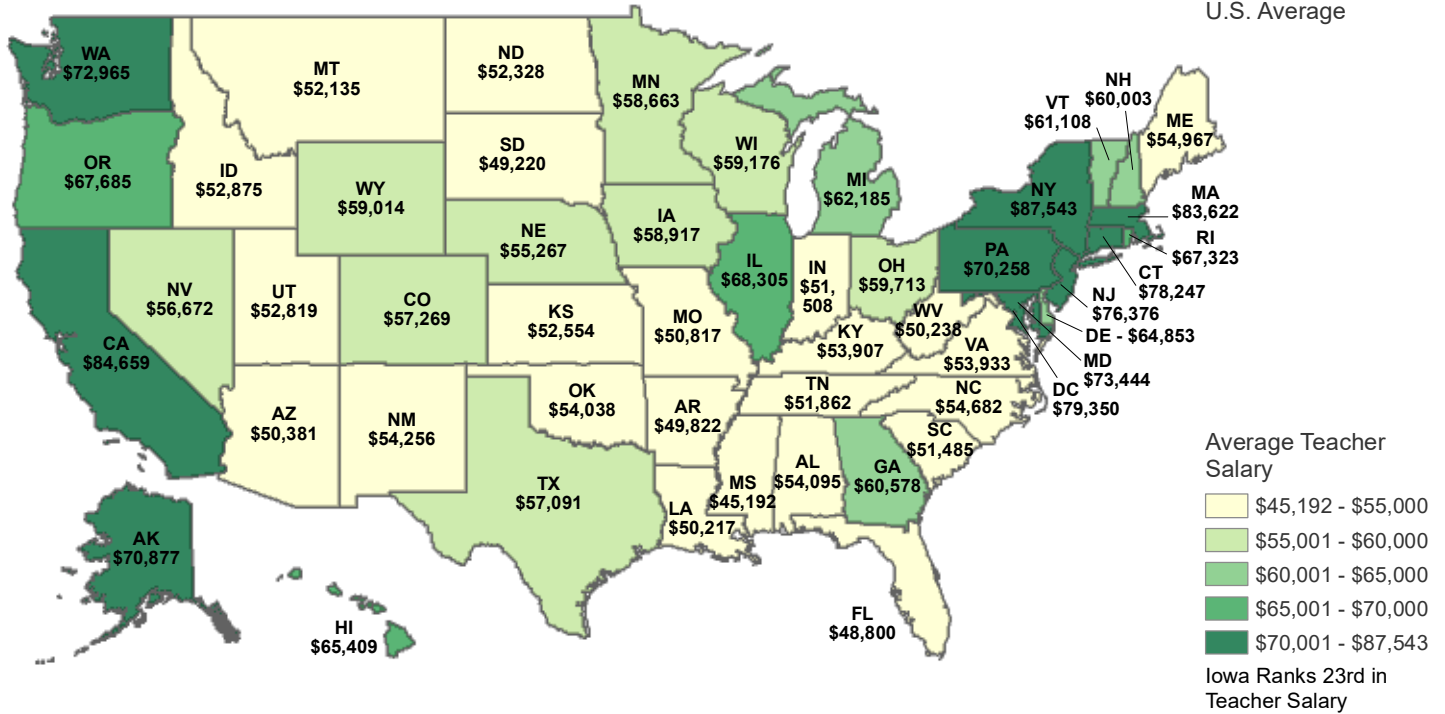

Estimated Average Classroom Teacher Salary — 2019-2020

By State

\$63,645
U.S. Average

As a Percentage of Median Household Income — 2019

96.9%
of U.S. Median Household Income

Note: National averages are calculated by the National Education Association. Percentages are calculated by dividing average teacher salary by the state's median household income.