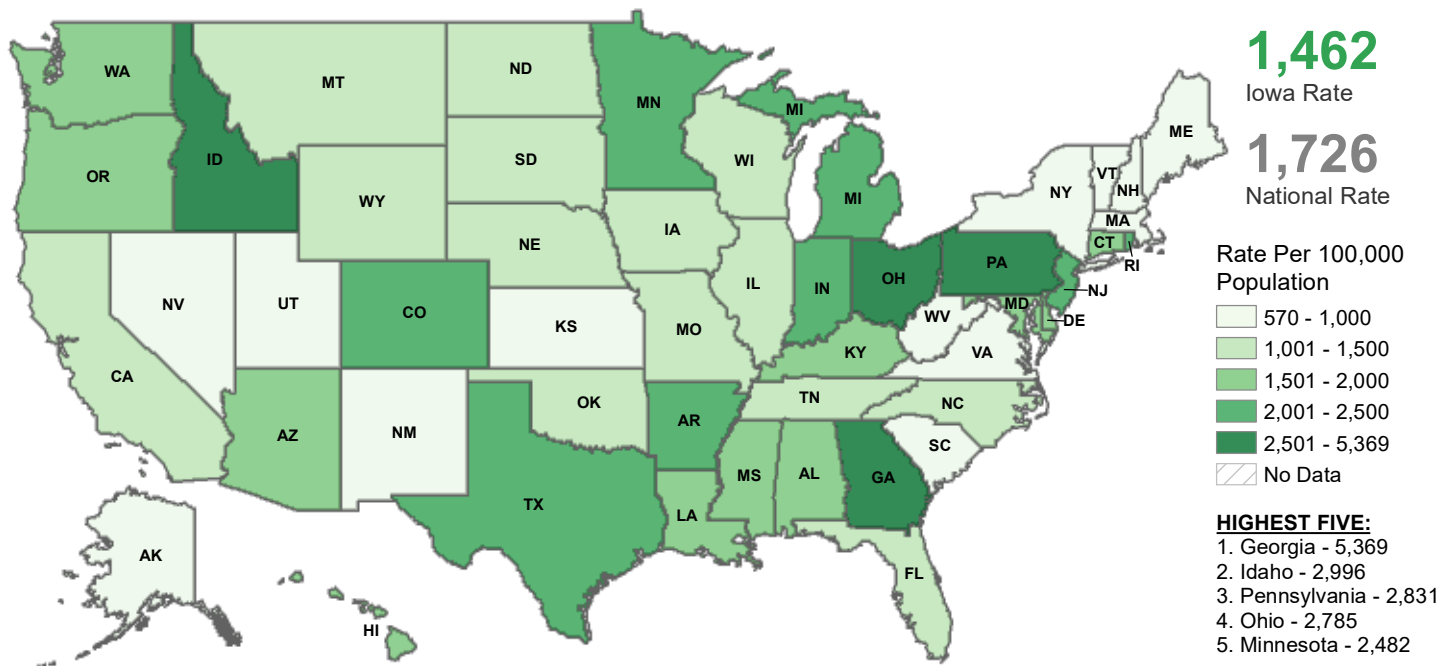

Rate of Offenders Under Community Supervision

Note: Community supervision includes offenders supervised on parole or probation.