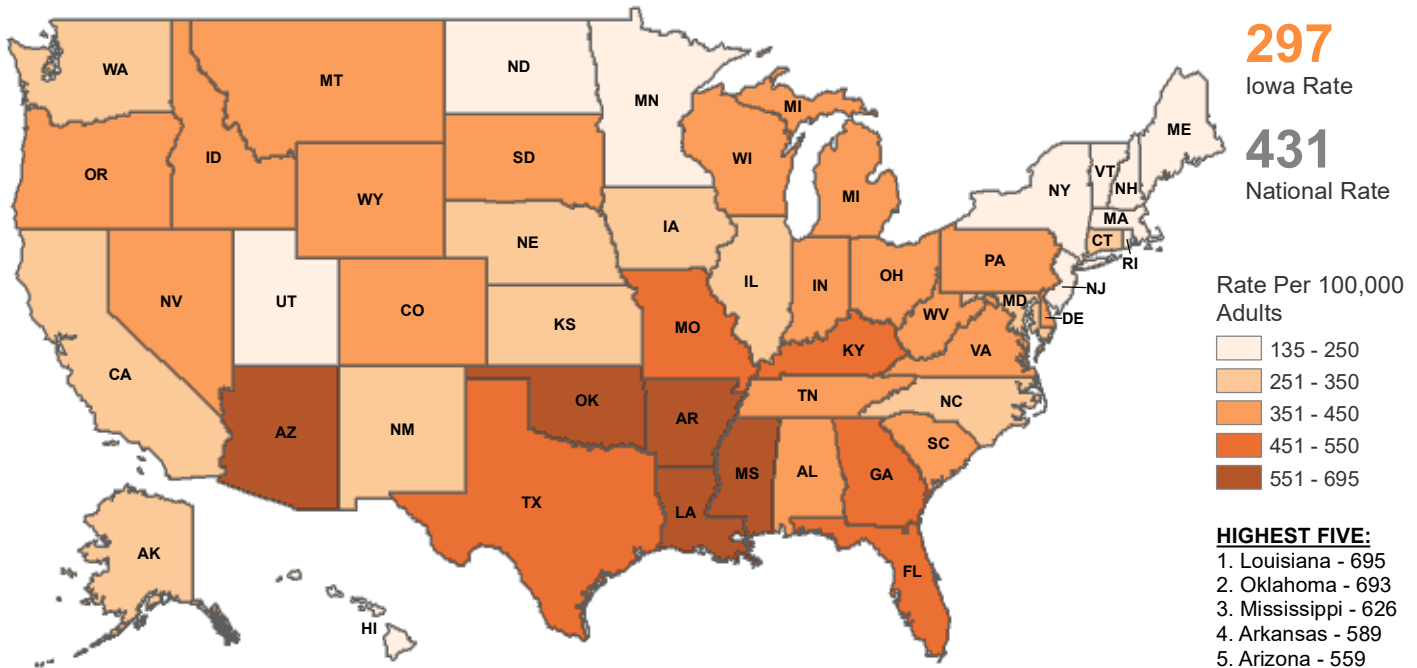

# National Comparison of Adult Corrections Populations — CY 2018

## Imprisonment Rate

Note: Counts are based on prisoners with sentences of more than a year under the jurisdiction of state or federal correctional officials. Imprisonment and supervision rates are per 100,000 U.S. residents age 18 or older.