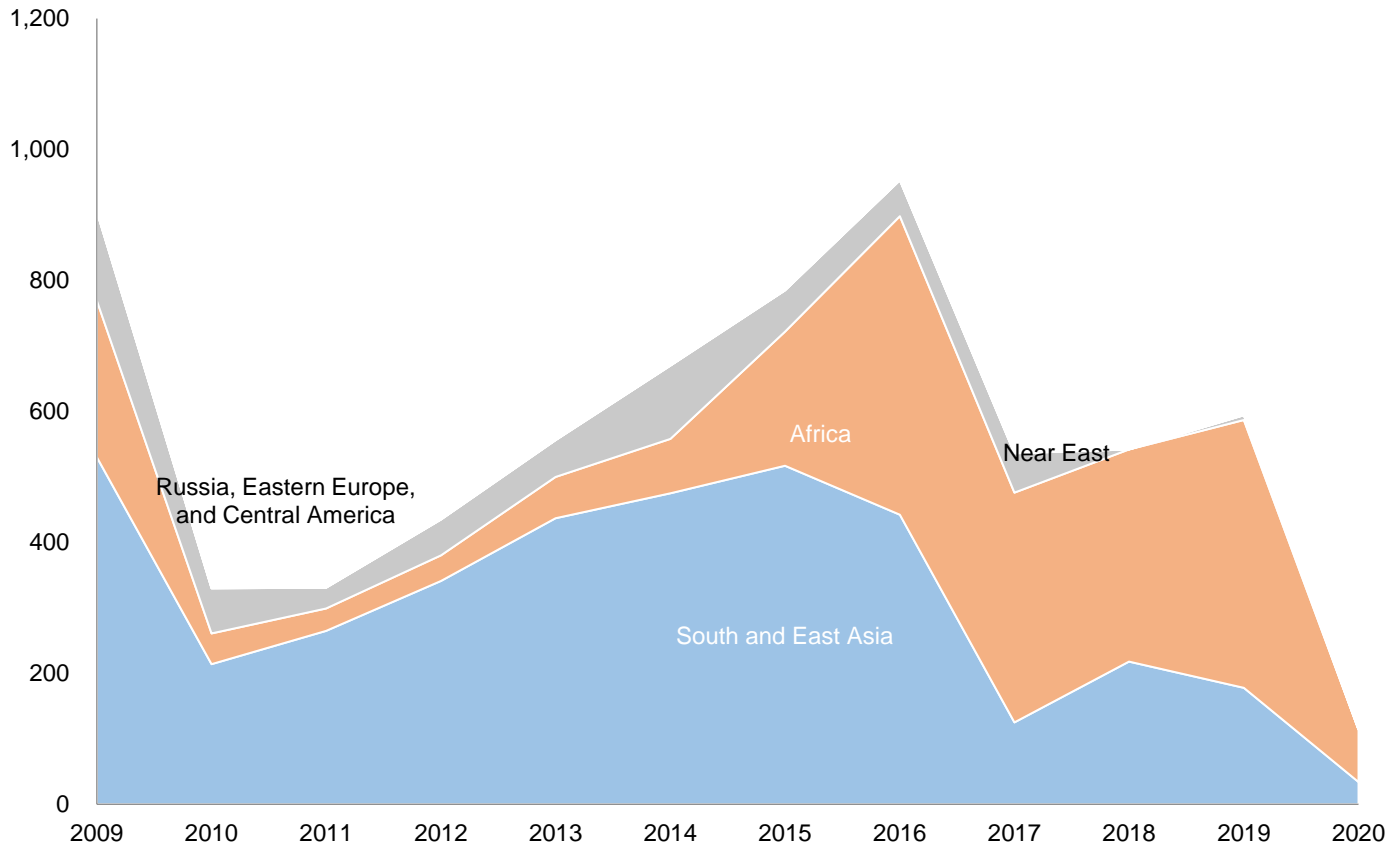

Refugee Arrivals in Iowa from Overseas

Federal Fiscal Year	Russia and Eastern Europe	South and East Asia	Africa	Near East	Central America	Total
2009	0	530	239	136	4	909
2010	0	214	47	69	0	330
2011	3	265	34	32	0	334
2012	0	341	39	55	4	439
2013	0	437	63	56	0	556
2014	0	475	83	112	4	674
2015	0	517	205	63	2	787
2016	1	442	456	55	3	957
2017	0	125	351	60	2	538
2018	0	218	324	0	2	544
2019	0	178	409	7	4	598
2020	0	34	80	0	0	114