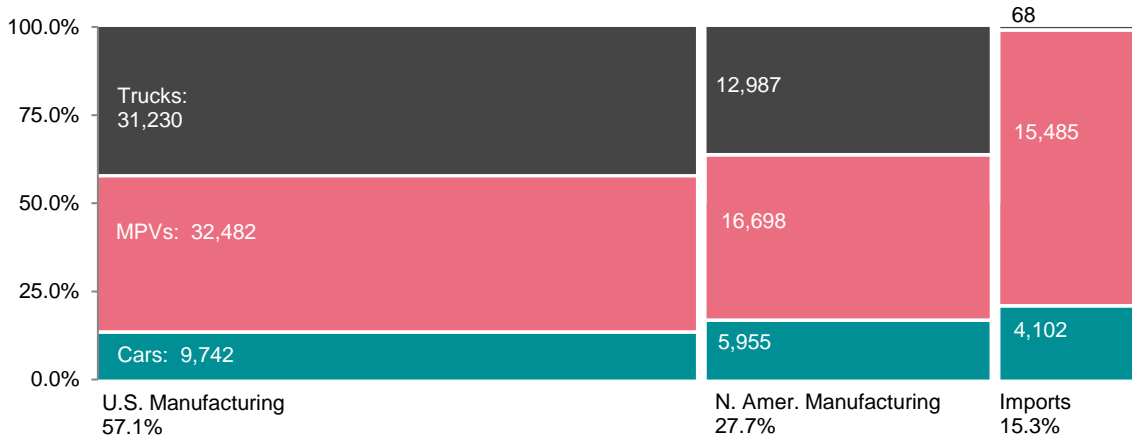

New Vehicle Registrations of Cars, Multipurpose Vehicles, and Trucks

Origin of Manufacture for New Vehicle Registration — CY 2019

Calendar Year	Cars	Multipurpose Vehicles (MPVs)	Trucks	Total
2010	37,027	39,559	29,295	105,881
2011	42,390	46,692	34,143	123,225
2012	46,623	49,422	37,178	133,223
2013	47,765	52,057	42,075	141,897
2014	46,233	56,352	39,846	142,431
2015	41,018	62,321	44,108	147,447
2016	35,397	61,859	40,195	137,451
2017	32,394	64,705	43,537	140,636
2018	27,077	67,870	42,262	137,209
2019	19,799	64,665	44,285	128,749