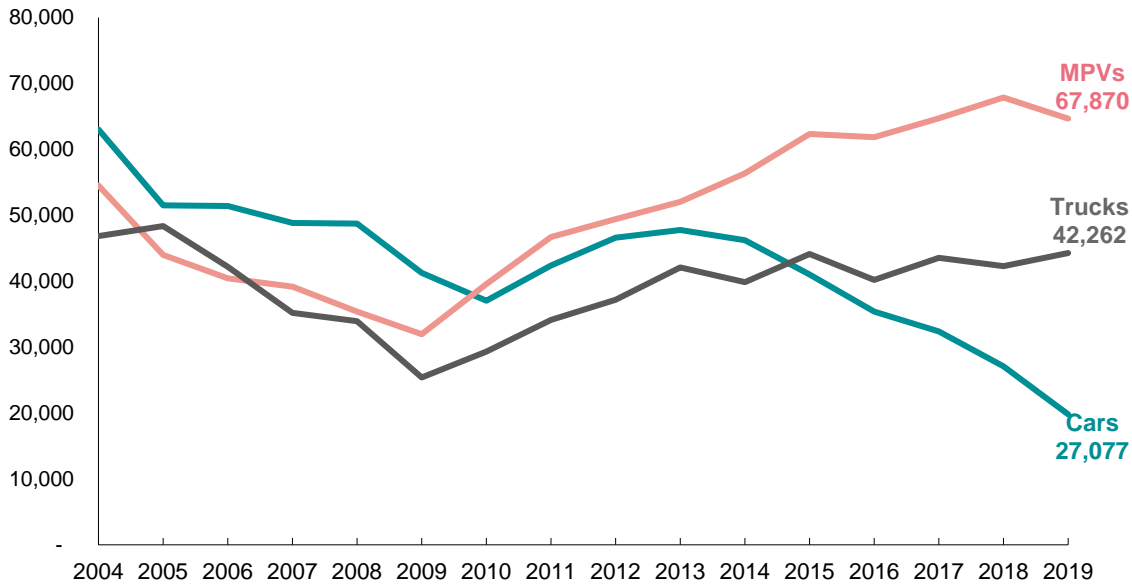

New Vehicle Registrations of Cars, Multipurpose Vehicles, and Trucks

Origin of Manufacture for New Vehicle Registration — CY 2019

Calendar Year	Cars	Multipurpose Vehicles (MPVs)	Trucks	Total
2010	37,027	39,559	29,295	105,881
2011	42,390	46,692	34,143	123,225
2012	46,623	49,422	37,178	133,223
2013	47,765	52,057	42,075	141,897
2014	46,233	56,352	39,846	142,431
2015	41,018	62,321	44,108	147,447
2016	35,397	61,859	40,195	137,451
2017	32,394	64,705	43,537	140,636
2018	27,077	67,870	42,262	137,209
2019	19,799	64,665	44,285	128,749