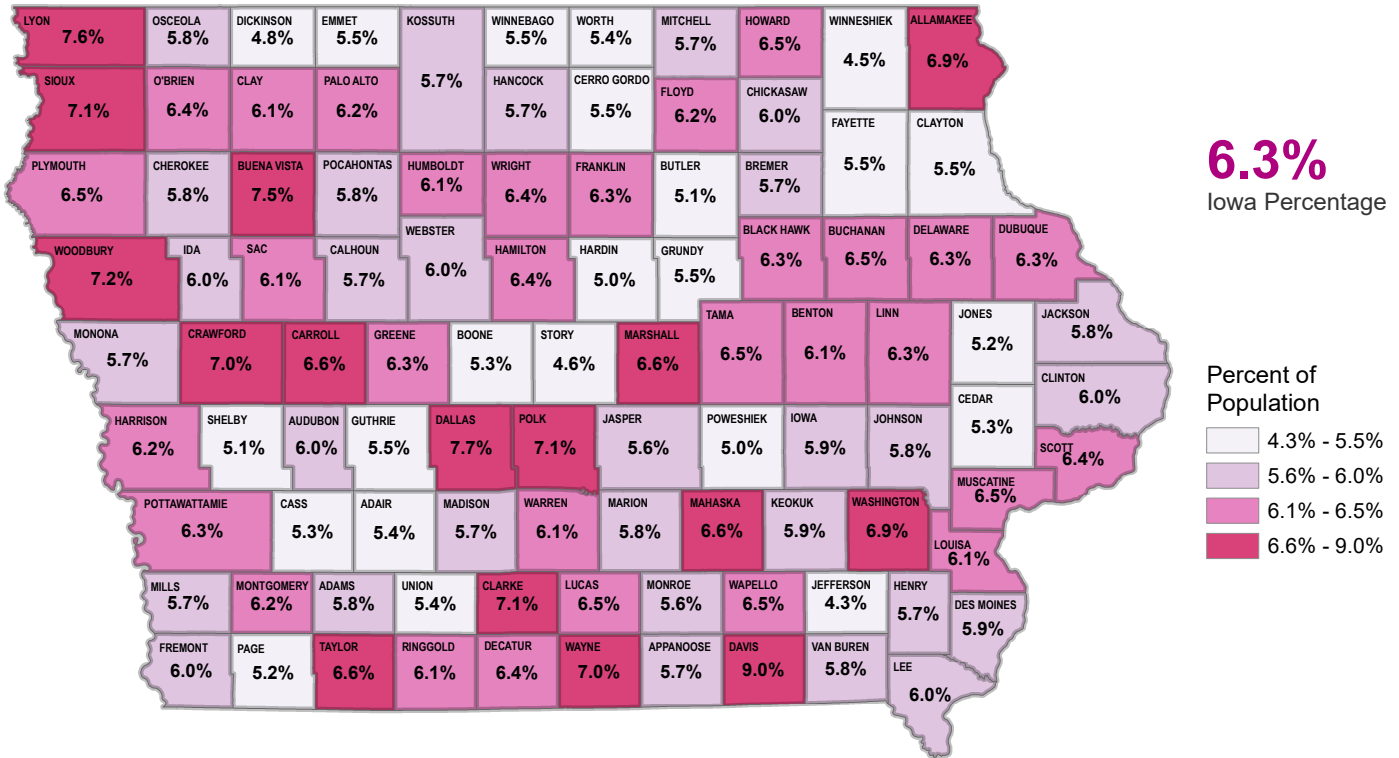

Percentage of Population Under Five Years Old — 2018 Estimate

By County

By State

Source: U.S. Census Bureau, 2018 Population Estimate
 LSA Staff Contact: Michael Guanci (515.725.1286) michael.guanci@legis.iowa.gov