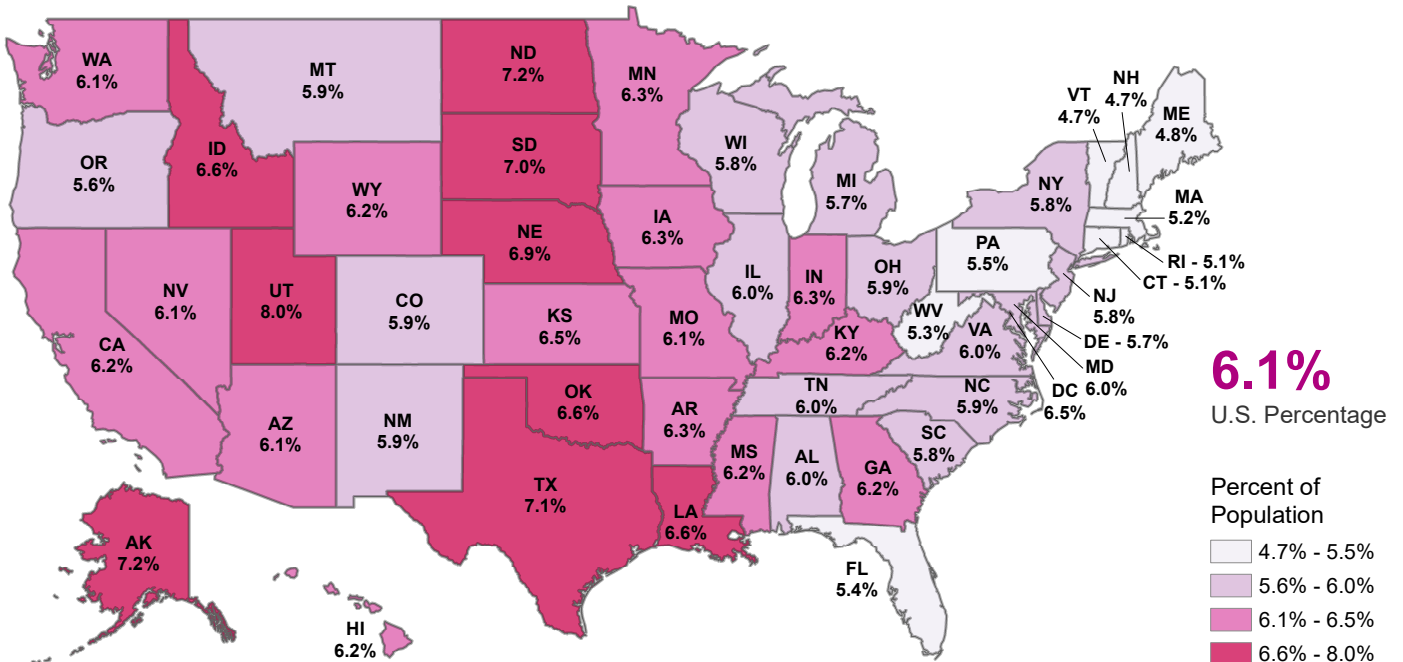

Percentage of Population Under Five Years Old — 2018 Estimate

By County

By State

Source: U.S. Census Bureau, 2018 Population Estimate
 LSA Staff Contact: Michael Guanci (515.725.1286) michael.guanci@legis.iowa.gov