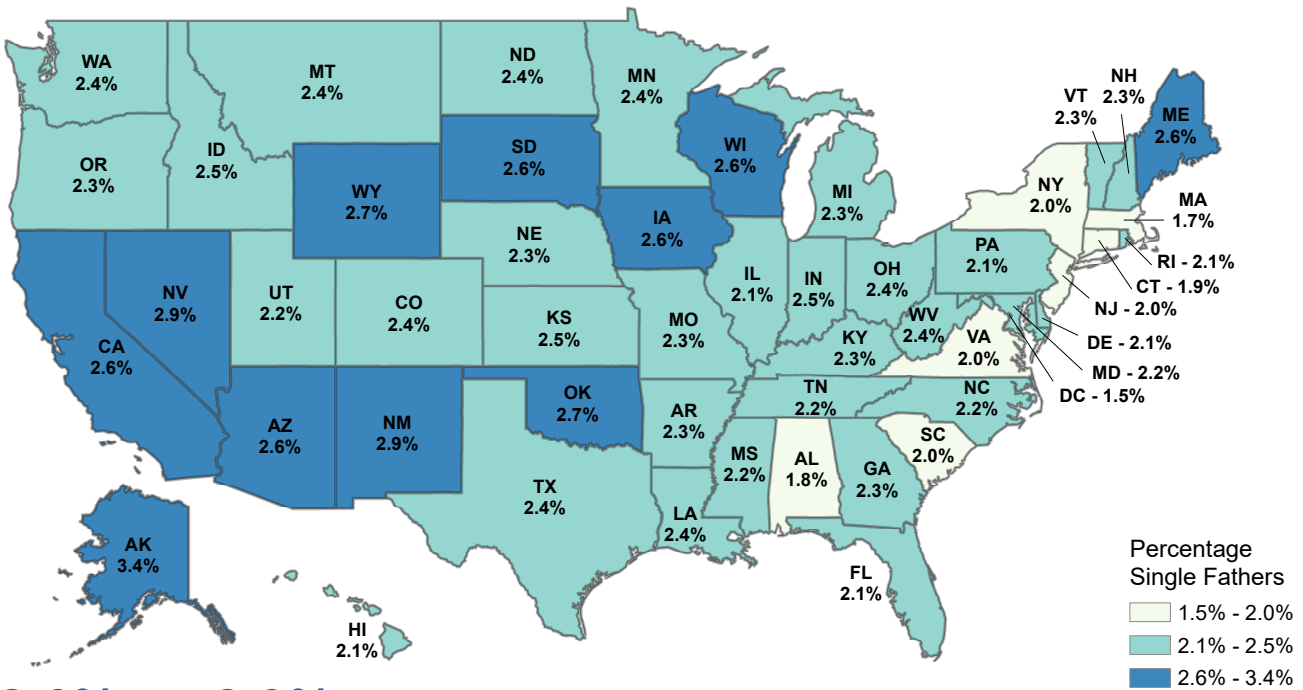

Single-Father Households with Children Under Age 18

2.6% Iowa Percentage
2.3% U.S. Percentage

Source: U.S. Census Bureau 2013-2017 American Community Survey 5-Year Estimate
LSA Staff Contact: Michael Guanci (515.725.1286) michael.guanci@legis.iowa.gov