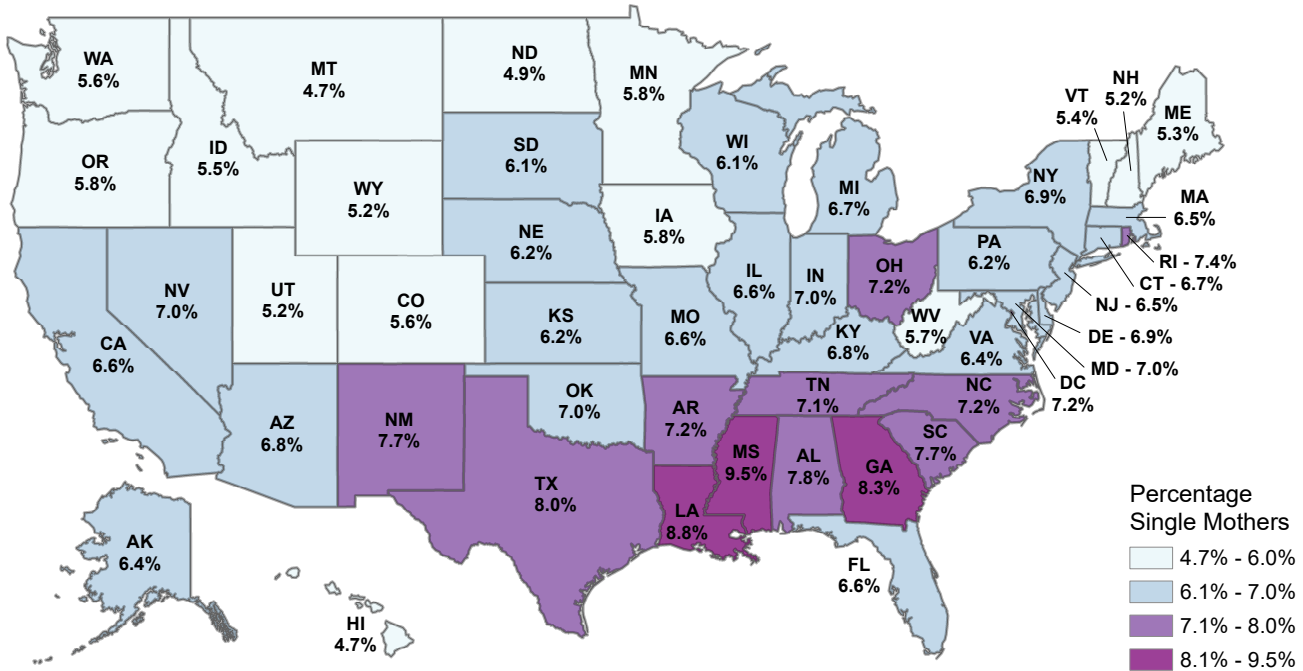

# Percentage of Single-Parent Households — 2013-2017 American Community Survey 5-Year Estimate

## Single-Mother Households with Children Under Age 18

**5.8%** Iowa Percentage  
**6.8%** U.S. Percentage