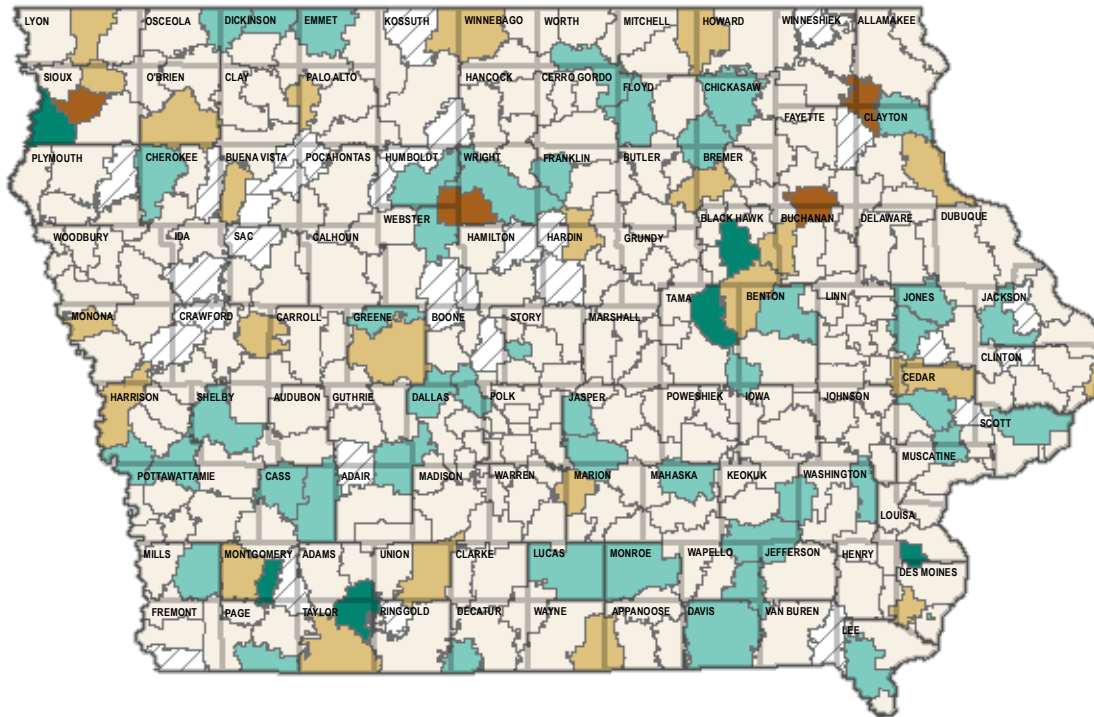

High School Graduation Rate by District

Class of 2018 Four-Year Graduation Rate

91.4%

Statewide Average Graduation Rate

Graduation Rate

- *64.8%
- 77.8% - 85.0%
- 85.1% - 90.0%
- 90.1% - 95.0%
- 95.1% - 100.0%
- Class Size Too Small*

Class of 2018 vs. Class of 2014 Four-Year Graduation Rate

+0.86%

Statewide Average Graduation Rate Change from 2014 to 2018

Five-Year Change

- 11.6% to -10.0%
- 9.9% to -5.0%
- 4.9% to 5.0%
- 5.1% to 10.0%
- 10.1% to 19.4%
- Class Size Too Small*

*Note: Districts with class sizes fewer than 10 are not included in the maps. Additionally, classes that participate in whole grade sharing with another district are shown in the district that they attend. Storm Lake Community School District's four-year graduation rate (64.8%) is a low-end outlier due to the district's charter high school, which includes an intentional fifth year for many students. The district's most recent five-year graduation rate is 90.5%.