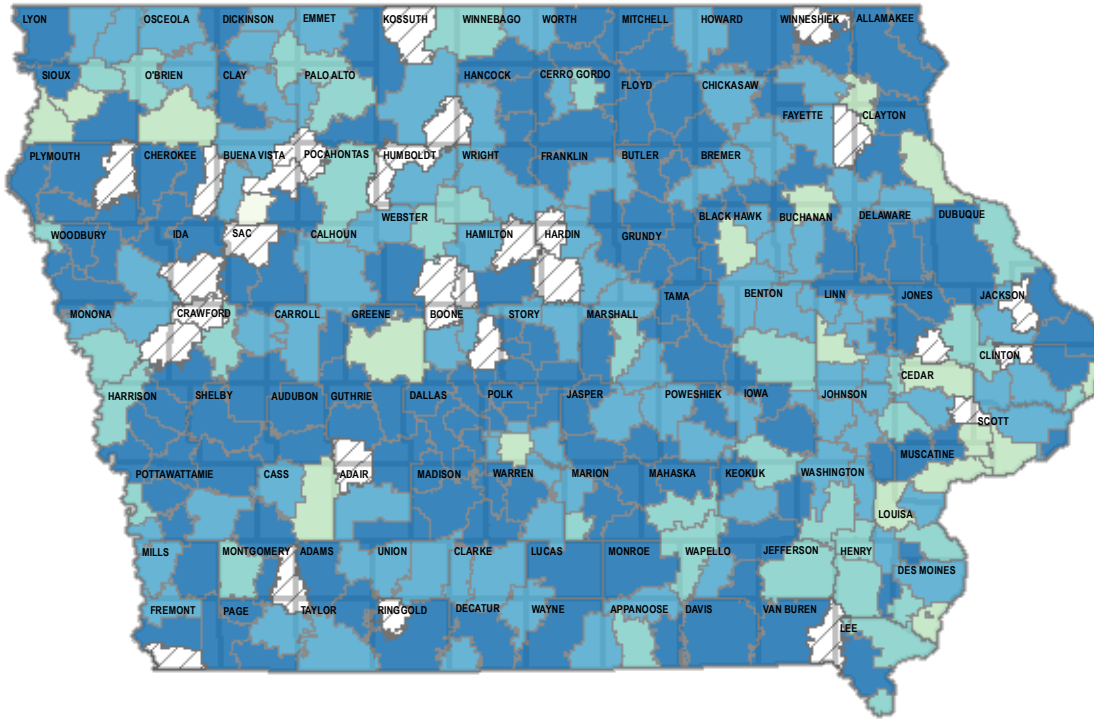

High School Graduation Rate by District

Class of 2018 Four-Year Graduation Rate

91.4%

Statewide Average Graduation Rate

Graduation Rate

- *64.8%
- 77.8% - 85.0%
- 85.1% - 90.0%
- 90.1% - 95.0%
- 95.1% - 100.0%
- Class Size Too Small*

Class of 2018 vs. Class of 2014 Four-Year Graduation Rate

+0.86%

Statewide Average Graduation Rate Change from 2014 to 2018

Five-Year Change

- 11.6% to -10.0%
- 9.9% to -5.0%
- 4.9% to 5.0%
- 5.1% to 10.0%
- 10.1% to 19.4%
- Class Size Too Small*

*Note: Districts with class sizes fewer than 10 are not included in the maps. Additionally, classes that participate in whole grade sharing with another district are shown in the district that they attend. Storm Lake Community School District's four-year graduation rate (64.8%) is a low-end outlier due to the district's charter high school, which includes an intentional fifth year for many students. The district's most recent five-year graduation rate is 90.5%.