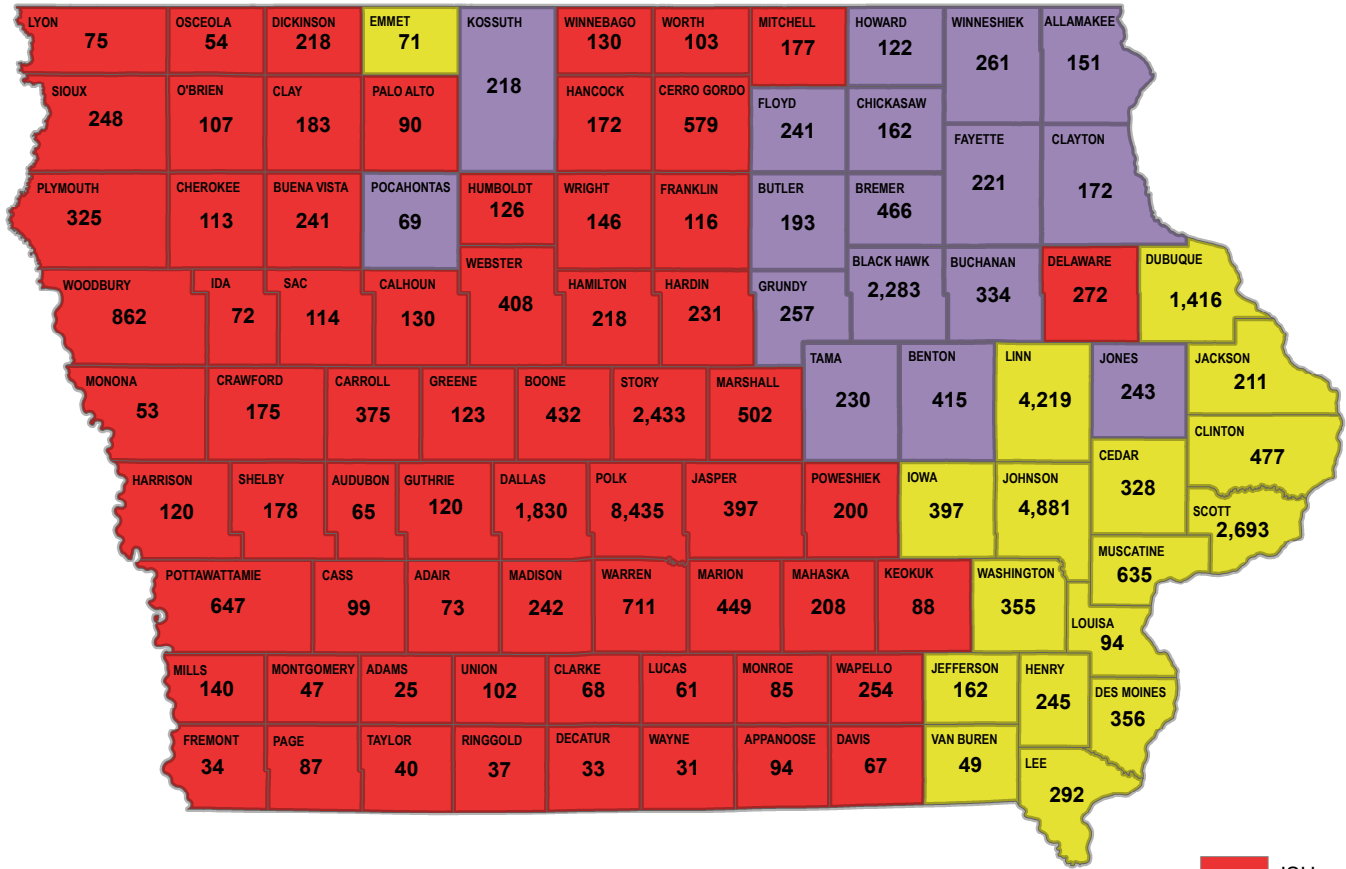

# Regents Resident Enrollment by County — Fall 2019

Notes: Figures by county represent total resident enrollment in Regent universities. Color represents top enrollment by University. For example, the largest portion of Regents university students in Polk County attend **ISU**.