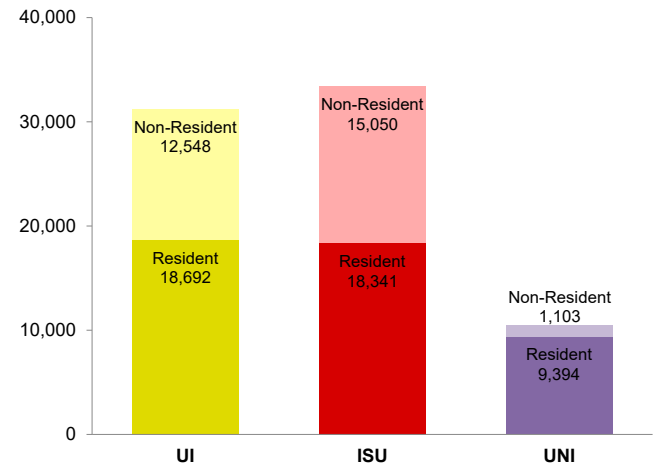

Fall 2019 Resident and Non-Resident Enrollment

Sources: Board of Regents, Fall Enrollment Report; LSA calculations
LSA Staff Contact: Robin Madison (515.281.5270) robin.madison@legis.iowa.gov