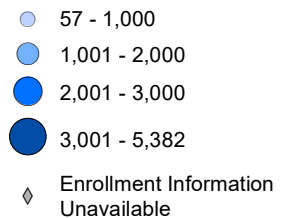

Enrollment Fall 2018

HIGHEST 10:

1. Upper Iowa University - 5,382
2. Drake University - 4,869
3. Saint Ambrose University - 3,047
4. Morningside College - 2,697
5. University of Dubuque - 2,413
6. Luther College - 2,005
7. Graceland University - 1,986
8. Grand View University - 1,885
9. Buena Vista University - 1,847
10. Mount Mercy University - 1,835

LOWEST 10:

31. Divine Word College - 57
30. Emmaus Bible College - 254
29. Faith Baptist Bible College - 342
28. Iowa Wesleyan University - 647
27. Allen College - 661
26. Mercy College of Health Sciences - 729
25. Palmer College of Chiropractic - 961
24. Clarke University - 1,004
23. Cornell College - 1,028
22. Central College - 1,117