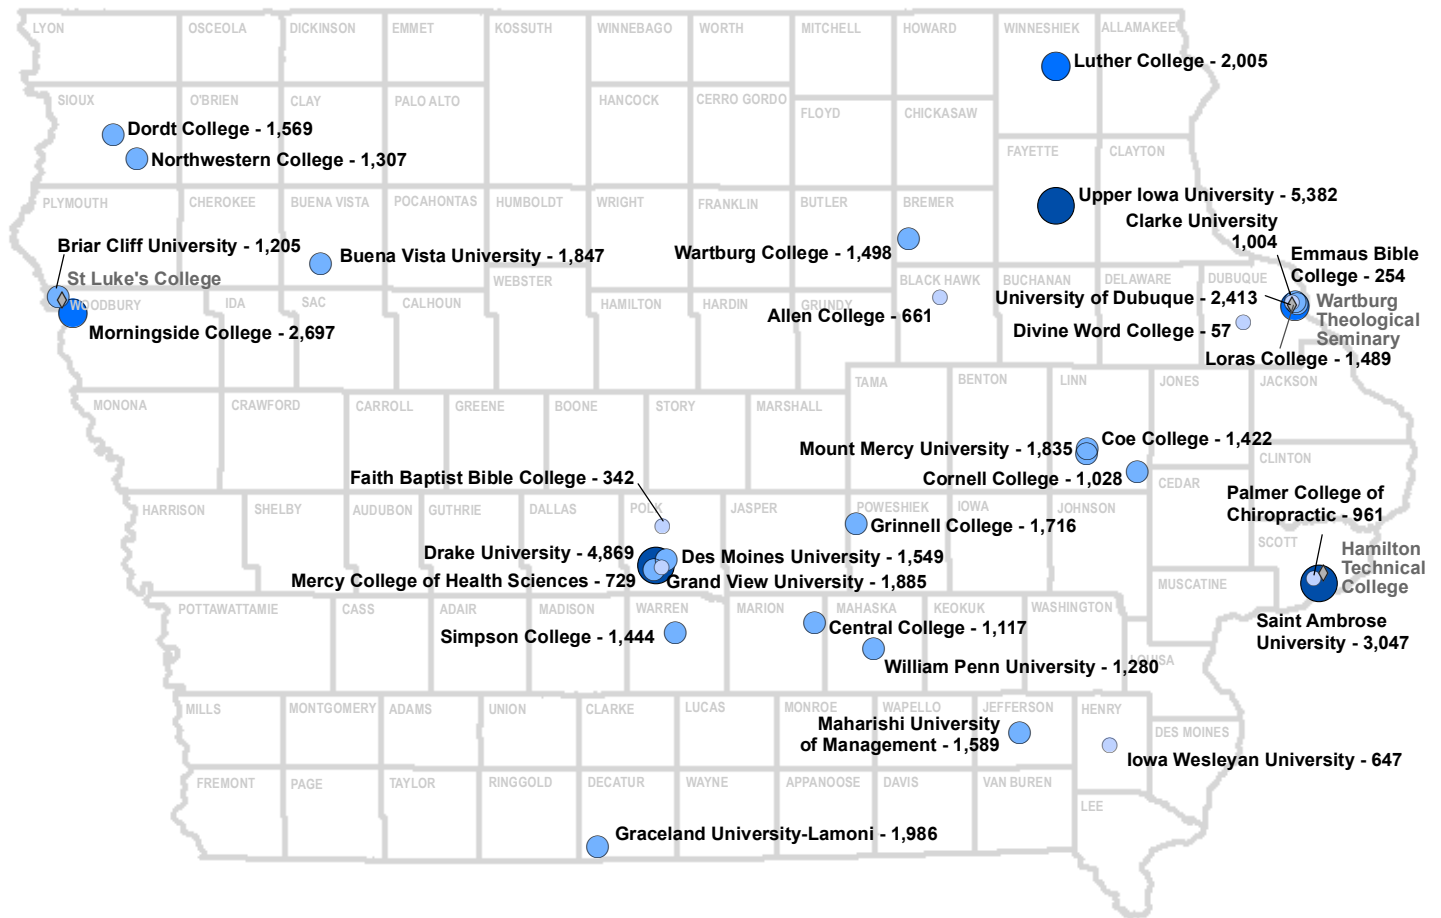

Independent Nonprofit Colleges and Universities

Total Degree Credit Enrollment — Fall 2018

Note: The following colleges and universities have closed: Vennard College (Oskaloosa) and AIB College of Business (Des Moines).

Enrollment Fall 2018

HIGHEST 10:

1. Upper Iowa University - 5,382
2. Drake University - 4,869
3. Saint Ambrose University - 3,047
4. Morningside College - 2,697
5. University of Dubuque - 2,413
6. Luther College - 2,005
7. Graceland University - 1,986
8. Grand View University - 1,885
9. Buena Vista University - 1,847
10. Mount Mercy University - 1,835

LOWEST 10:

31. Divine Word College - 57
30. Emmaus Bible College - 254
29. Faith Baptist Bible College - 342
28. Iowa Wesleyan University - 647
27. Allen College - 661
26. Mercy College of Health Sciences - 729
25. Palmer College of Chiropractic - 961
24. Clarke University - 1,004
23. Cornell College - 1,028
22. Central College - 1,117