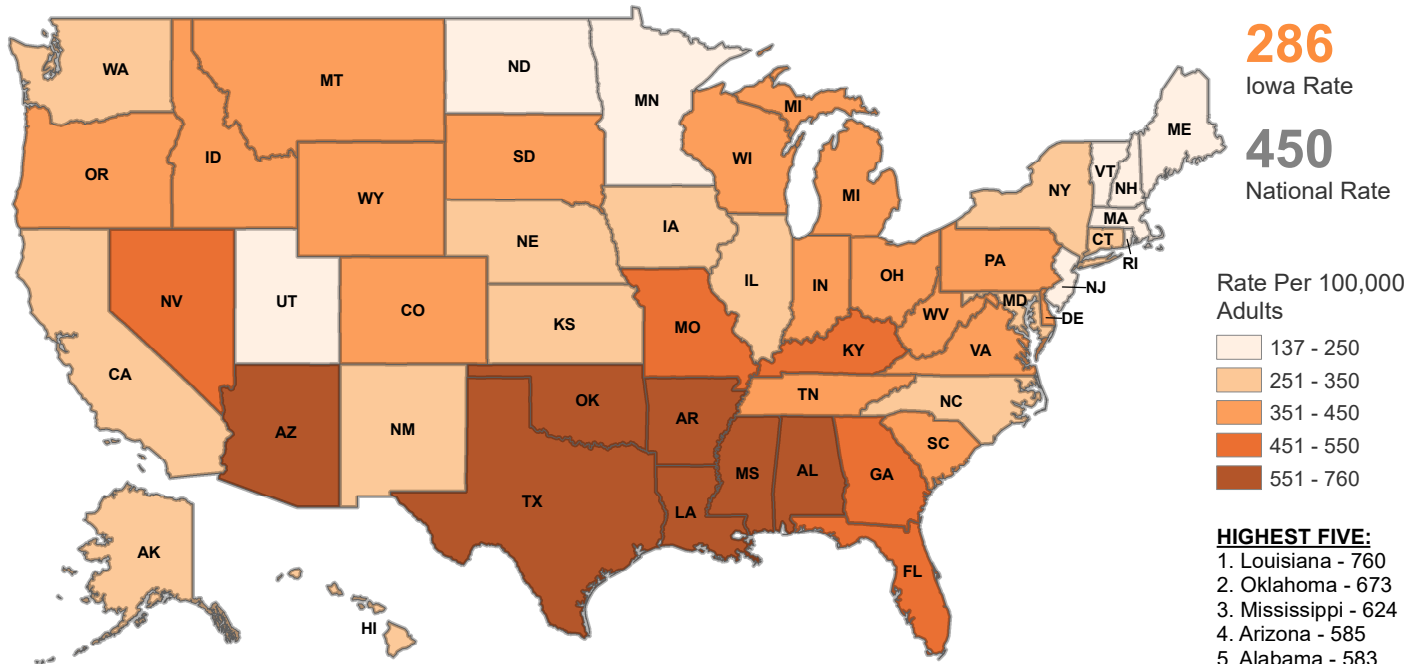

# National Comparison of Adult Corrections Populations — CY 2016

## Imprisonment Rate

Note: Counts are based on prisoners with sentences of more than a year under the jurisdiction of state or federal correctional officials. Imprisonment and supervision rates are per 100,000 U.S. residents age 18 or older.