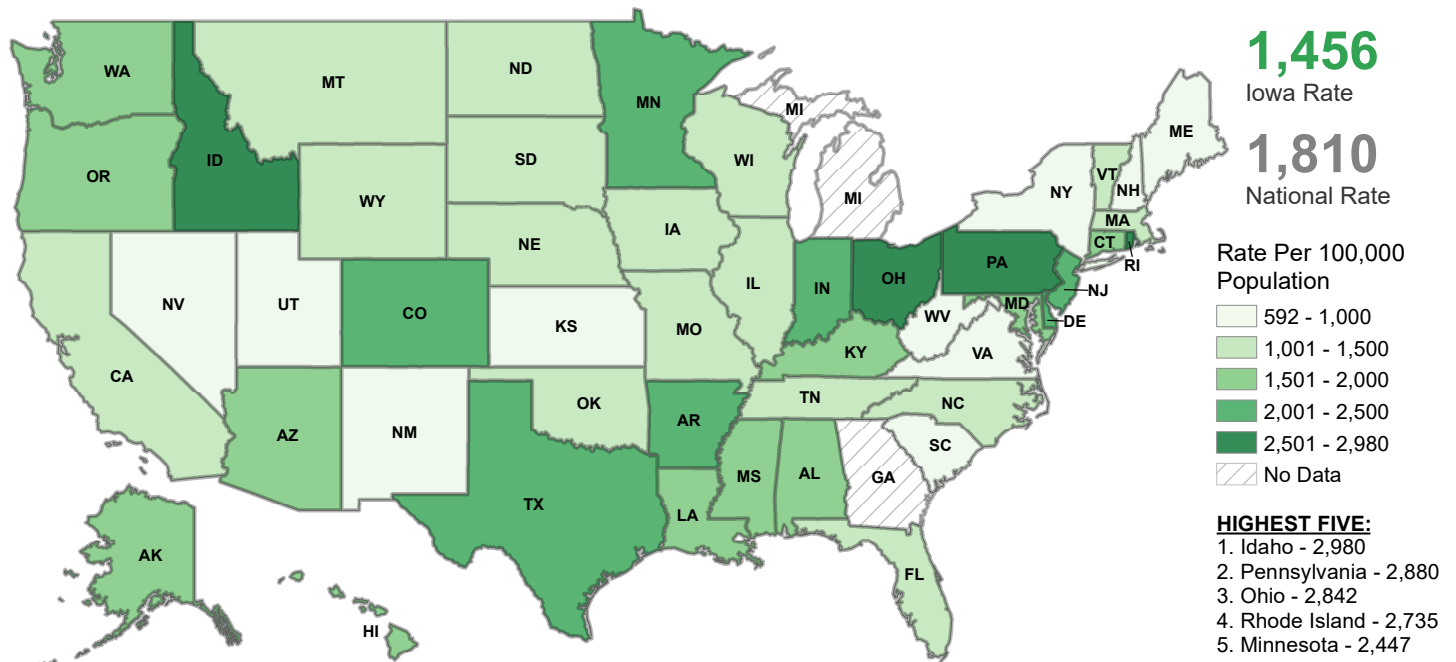

Rate of Offenders Under Community Supervision

Note: Community supervision includes offenders supervised on parole or probation.

Source: U.S. Department of Justice — Bureau of Justice Statistics
LSA Staff Contact: Laura Book (515.205.9275) laura.book@legis.iowa.gov