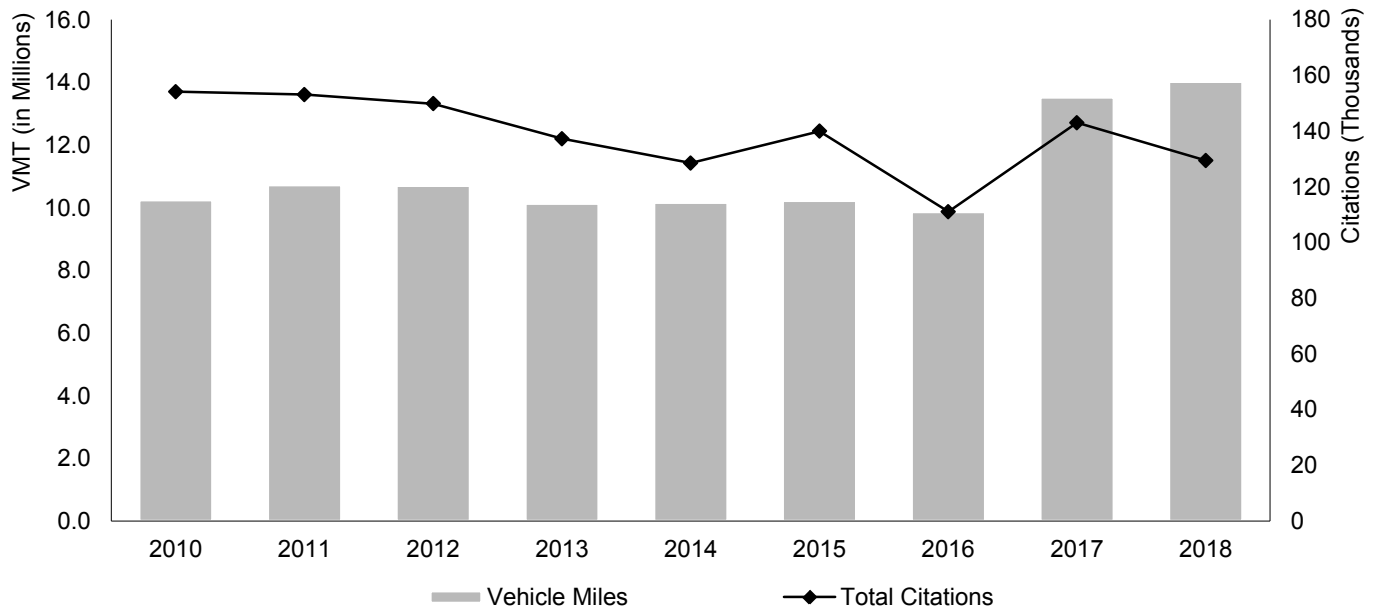

Citations Compared to Vehicle Miles Traveled by the Iowa State Patrol

Iowa State Patrol Citations by Type

Calendar Year	OWI Arrests	Citations				Total Citations
		Child Restraint	Seat Belt	Speeding Violations	Other	
2010	2,251	1,145	18,357	81,638	53,021	154,161
2011	2,184	994	14,767	86,124	51,206	153,091
2012	2,108	910	13,295	86,977	48,675	149,857
2013	1,744	685	11,057	80,535	45,016	137,293
2014	1,391	585	9,720	76,509	41,699	128,513
2015	1,455	566	10,132	85,223	44,046	139,967
2016	1,473	538	9,576	56,860	44,104	111,078
2017	1,372	573	7,903	88,959	45,547	142,982
2018	1,260	496	7,801	78,100	43,040	129,437

VMT = Vehicle Miles Traveled

OWI = Operating a motor vehicle while intoxicated