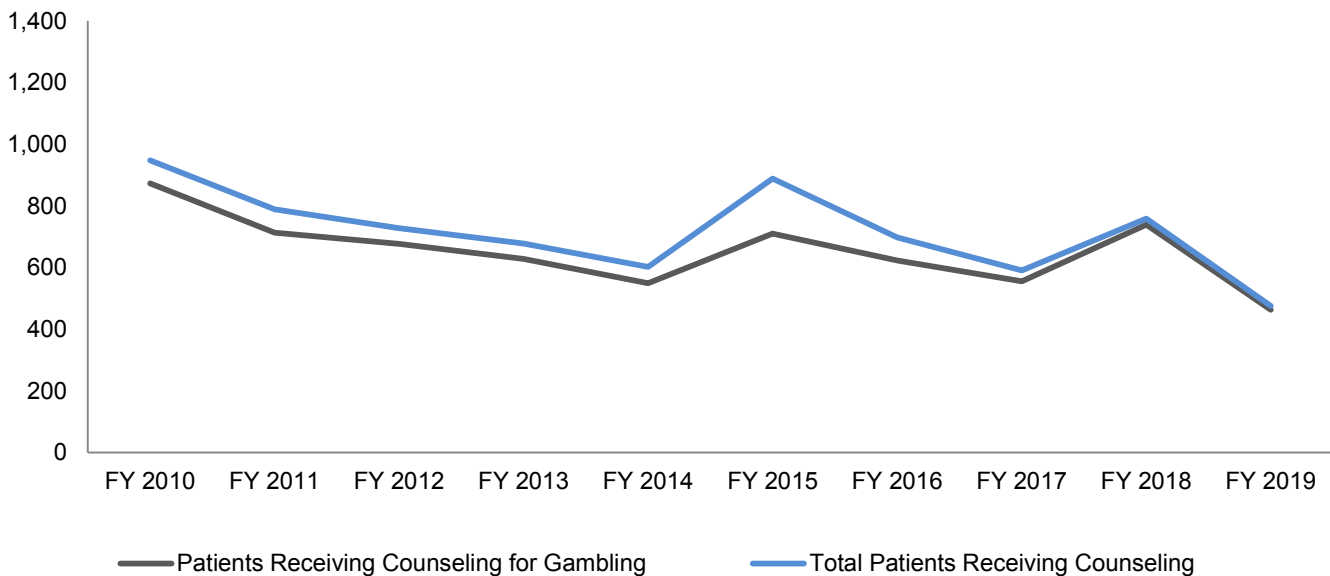

## Iowa Gambling Treatment Program 1-800-BETS OFF Contacts

Note: Total calls is an unduplicated number (there may have been several reasons for any specific call). In FY 2014, Live Chat was added and included in counts, and the out-of-state area code block was removed. In FY 2019, chat and texting was added and is now included in counts. These counts do not include "junk" calls (prank calls, hang ups, etc.).

## Patients Receiving Gambling Treatment Services

Note: The difference between Patients Receiving Counseling for Gambling and Total Patients Receiving Counseling reflects concerned persons, such as spouses and children, who have received counseling services.