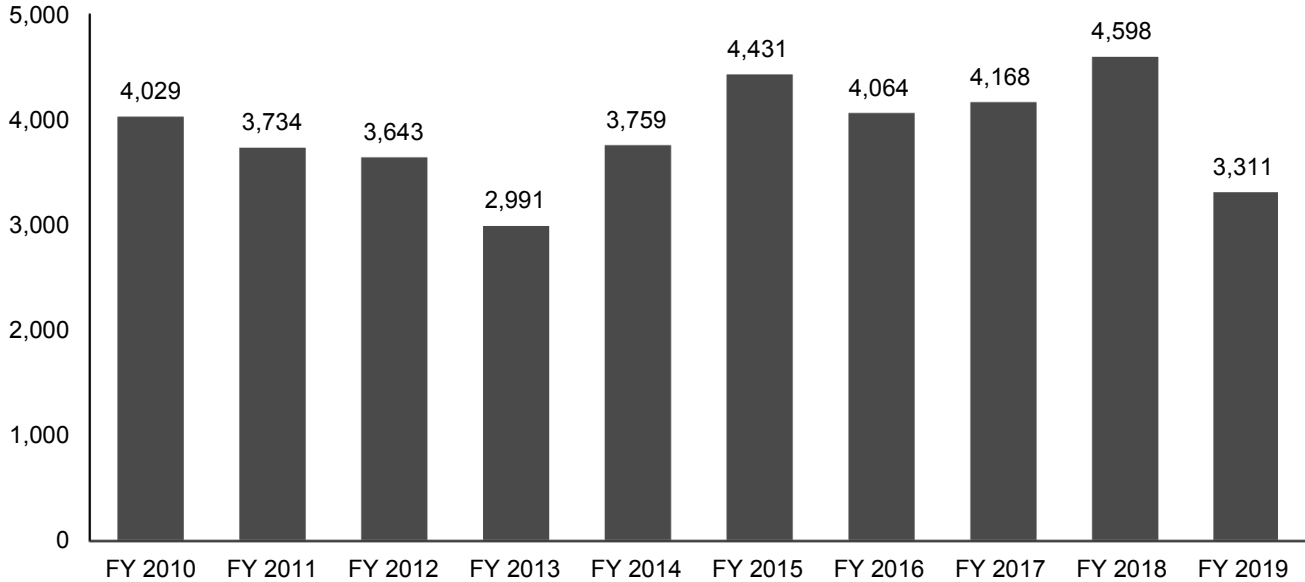

## Iowa Gambling Treatment Program 1-800-BETS OFF Contacts

Note: Total calls is an unduplicated number (there may have been several reasons for any specific call). In FY 2014, Live Chat was added and included in counts, and the out-of-state area code block was removed. In FY 2019, chat and texting was added and is now included in counts. These counts do not include "junk" calls (prank calls, hang ups, etc.).