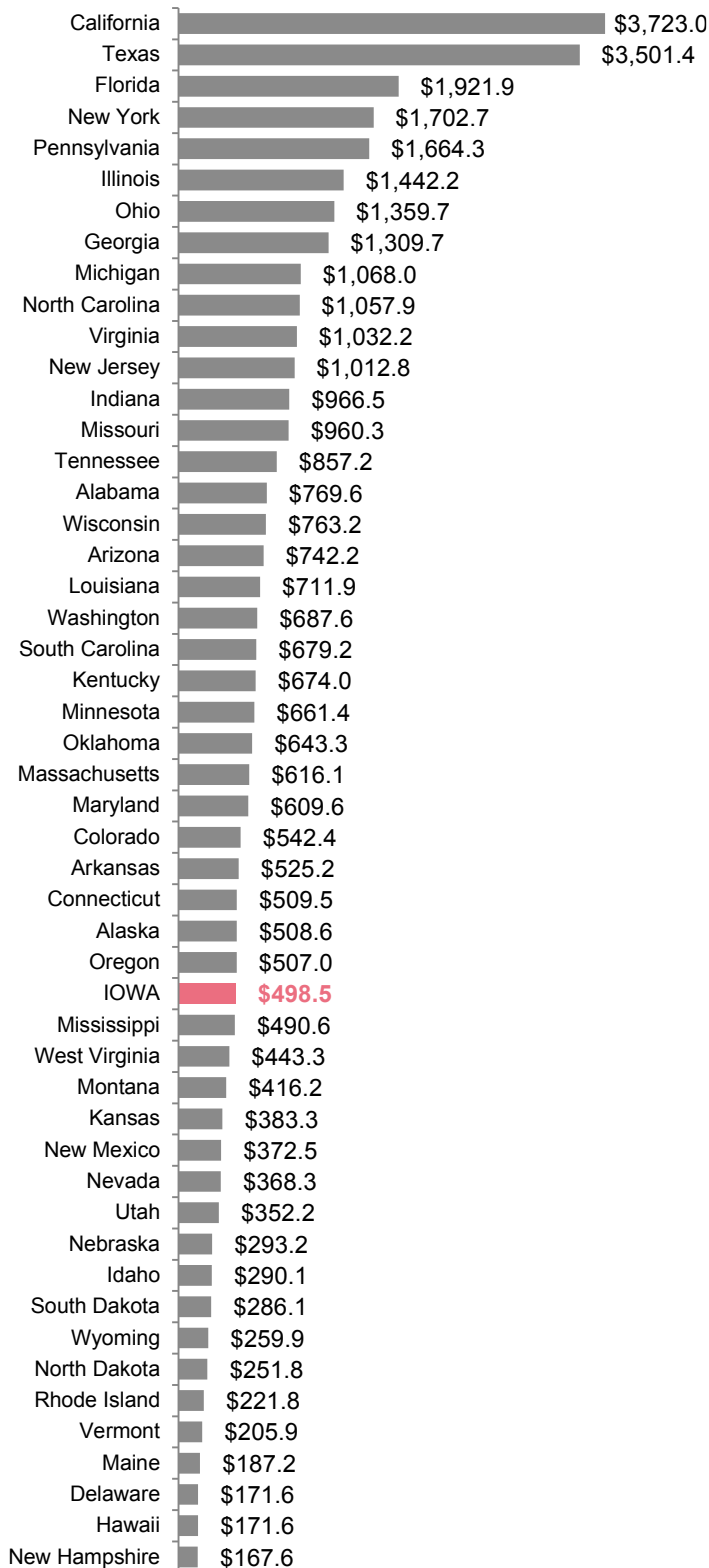

# National Comparative Data – Transportation

(in millions) (Per Capita - in hundreds)

## 2016 Federal Highway Apportionments