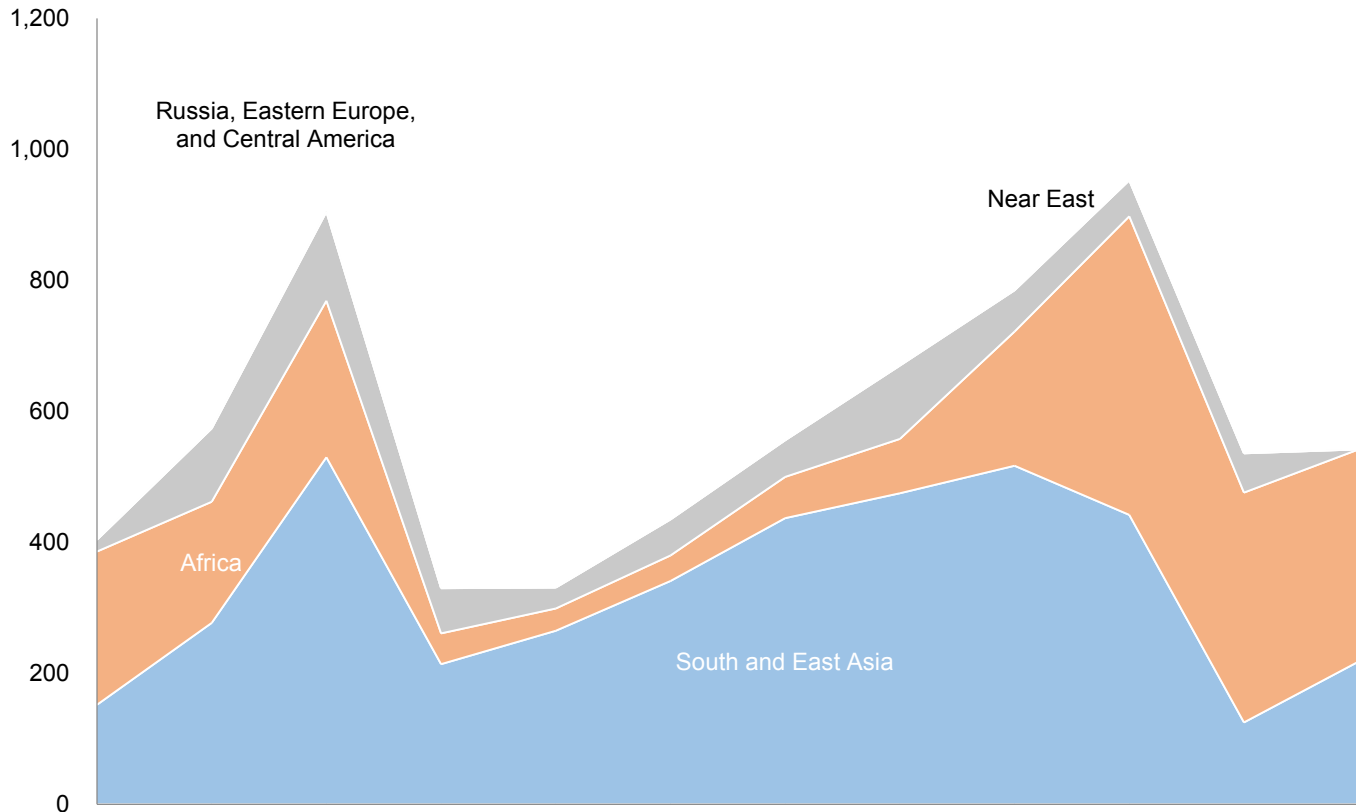

## Refugee Arrivals in Iowa from Overseas

Federal Fiscal Year	Russia and Eastern Europe	South and East Asia	Africa	Near East	Central America	Total
2007	31	152	234	18	0	435
2008	0	277	185	112	0	574
2009	0	530	239	136	4	909
2010	0	214	47	69	0	330
2011	3	265	34	32	0	334
2012	0	341	39	55	4	439
2013	0	437	63	56	0	556
2014	0	475	83	112	4	674
2015	0	517	205	63	2	787
2016	1	442	456	55	3	957
2017	0	125	351	60	2	538
2018	0	218	324	0	2	544