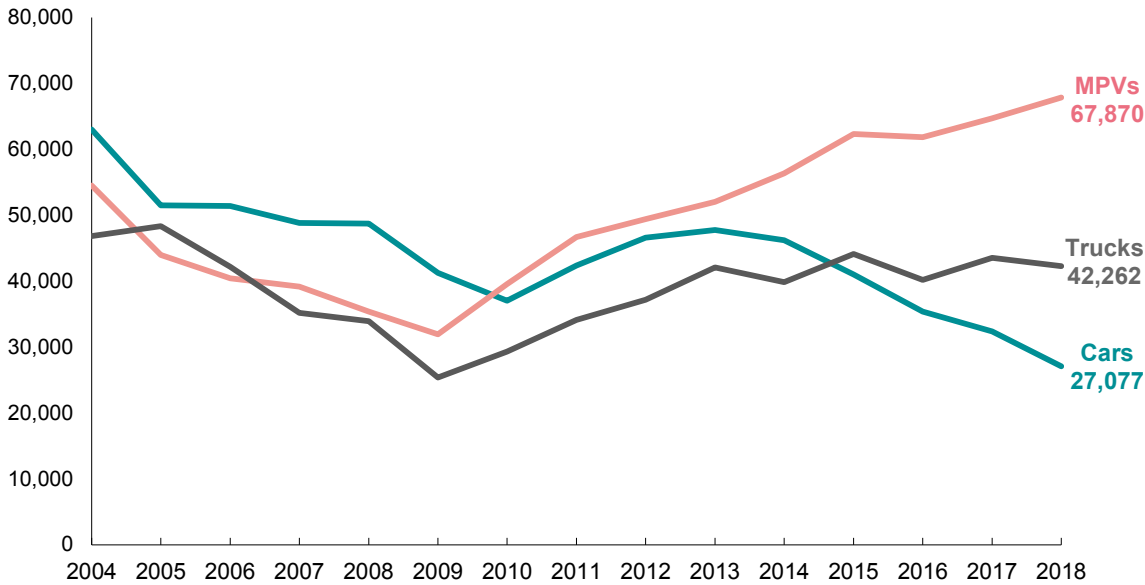

New Vehicle Registrations of Cars, Multipurpose Vehicles, and Trucks

Origin of Manufacture for New Vehicle Registration — CY 2018

Calendar Year	Cars	Multipurpose Vehicles (MPVs)	Trucks	Total
2009	41,267	31,955	25,396	98,618
2010	37,027	39,559	29,295	105,881
2011	42,390	46,692	34,143	123,225
2012	46,623	49,422	37,178	133,223
2013	47,765	52,057	42,075	141,897
2014	46,233	56,352	39,846	142,431
2015	41,018	62,321	44,108	147,447
2016	35,397	61,859	40,195	137,451
2017	32,394	64,705	43,537	140,636
2018	27,077	67,870	42,262	137,209