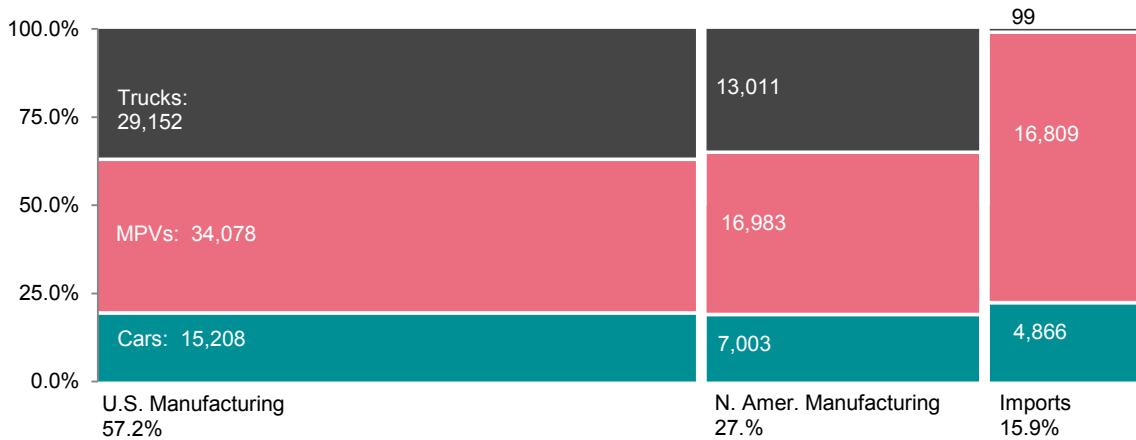

New Vehicle Registrations of Cars, Multipurpose Vehicles, and Trucks

Origin of Manufacture for New Vehicle Registration — CY 2018

Calendar Year	Cars	Multipurpose Vehicles (MPVs)	Trucks	Total
2009	41,267	31,955	25,396	98,618
2010	37,027	39,559	29,295	105,881
2011	42,390	46,692	34,143	123,225
2012	46,623	49,422	37,178	133,223
2013	47,765	52,057	42,075	141,897
2014	46,233	56,352	39,846	142,431
2015	41,018	62,321	44,108	147,447
2016	35,397	61,859	40,195	137,451
2017	32,394	64,705	43,537	140,636
2018	27,077	67,870	42,262	137,209