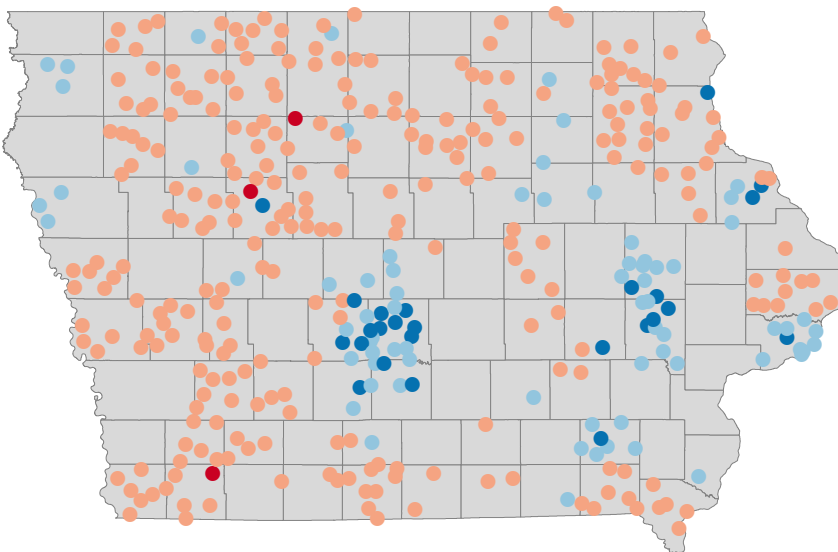

## Selected Iowa Population Facts — 2018

In 2018 Iowa had **942** incorporated places.

- There were 669 places with fewer than 1,000 residents.
- There were 114 places with between 1,000 and 1,999 residents.
- There were 79 places with between 2,000 and 4,999 residents.
- There were 38 places with between 5,000 and 9,999 residents.
- There were 31 places with between 10,000 and 49,999 residents.
- There were 11 places with more than 50,000 residents.

Percentage of Population Change by Select Cities from 2010 to 2018. *Cities between -5.0% and 5.0% change are not displayed.*

- -36.6% to -20.0%
- -19.9% to -5.0%
- 5.0% to 20.0%
- 20.1% to 401.9%

**50.4%** of Iowa's population is concentrated in **10 counties**.

- Polk
- Linn
- Scott
- Johnson
- Black Hawk
- Woodbury
- Dubuque
- Story
- Pottawattamie
- Dallas