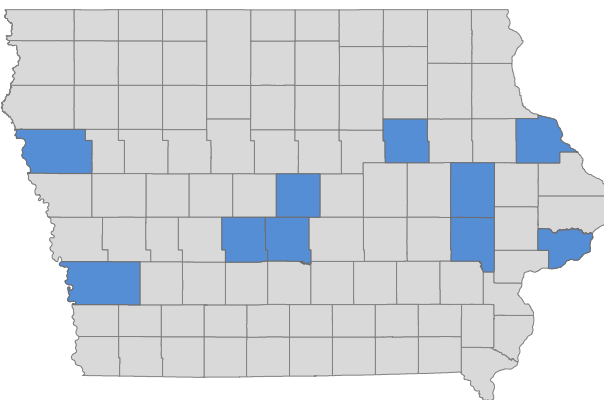

## Selected Iowa Population Facts — 2018

In 2018 Iowa had **942** incorporated places.

- There were 669 places with fewer than 1,000 residents.
- There were 114 places with between 1,000 and 1,999 residents.
- There were 79 places with between 2,000 and 4,999 residents.
- There were 38 places with between 5,000 and 9,999 residents.
- There were 31 places with between 10,000 and 49,999 residents.
- There were 11 places with more than 50,000 residents.

Percentage of Population Change by Select Cities from 2010 to 2018. *Cities between -5.0% and 5.0% change are not displayed.*

- -36.6% to -20.0%
- -19.9% to -5.0%
- 5.0% to 20.0%
- 20.1% to 401.9%

**50.4%** of Iowa's population is concentrated in **10 counties**.

- Polk
- Linn
- Scott
- Johnson
- Black Hawk
- Woodbury
- Dubuque
- Story
- Pottawattamie
- Dallas