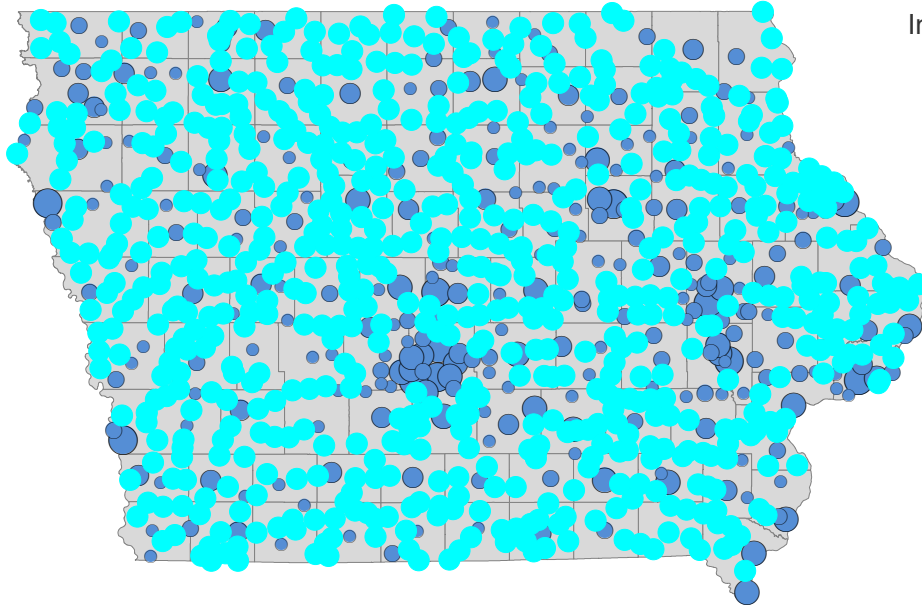

## Selected Iowa Population Facts — 2018

In 2018 Iowa had **942** incorporated places.

- There were 669 places with fewer than 1,000 residents.
- There were 114 places with between 1,000 and 1,999 residents.
- There were 79 places with between 2,000 and 4,999 residents.
- There were 38 places with between 5,000 and 9,999 residents.
- There were 31 places with between 10,000 and 49,999 residents.
- There were 11 places with more than 50,000 residents.

Percentage of Population Change by Select Cities from 2010 to 2018. *Cities between -5.0% and 5.0% change are not displayed.*

- -36.6% to -20.0%
- -19.9% to -5.0%
- 5.0% to 20.0%
- 20.1% to 401.9%

**50.4%** of Iowa's population is concentrated in **10 counties**.

- Polk
- Linn
- Scott
- Johnson
- Black Hawk
- Woodbury
- Dubuque
- Story
- Pottawattamie
- Dallas