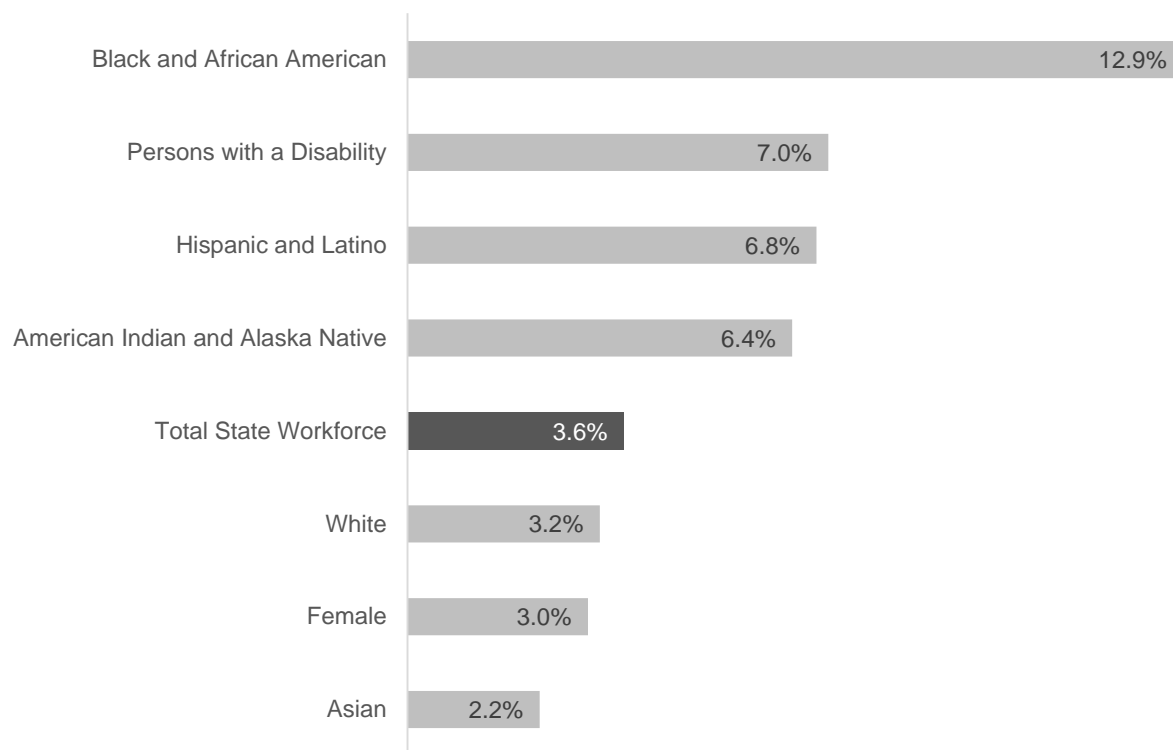

## Unemployment Rates in Iowa (Calendar Year 2018)

Note: For CY 2018, approximately 90,000 Iowa workers were unemployed.