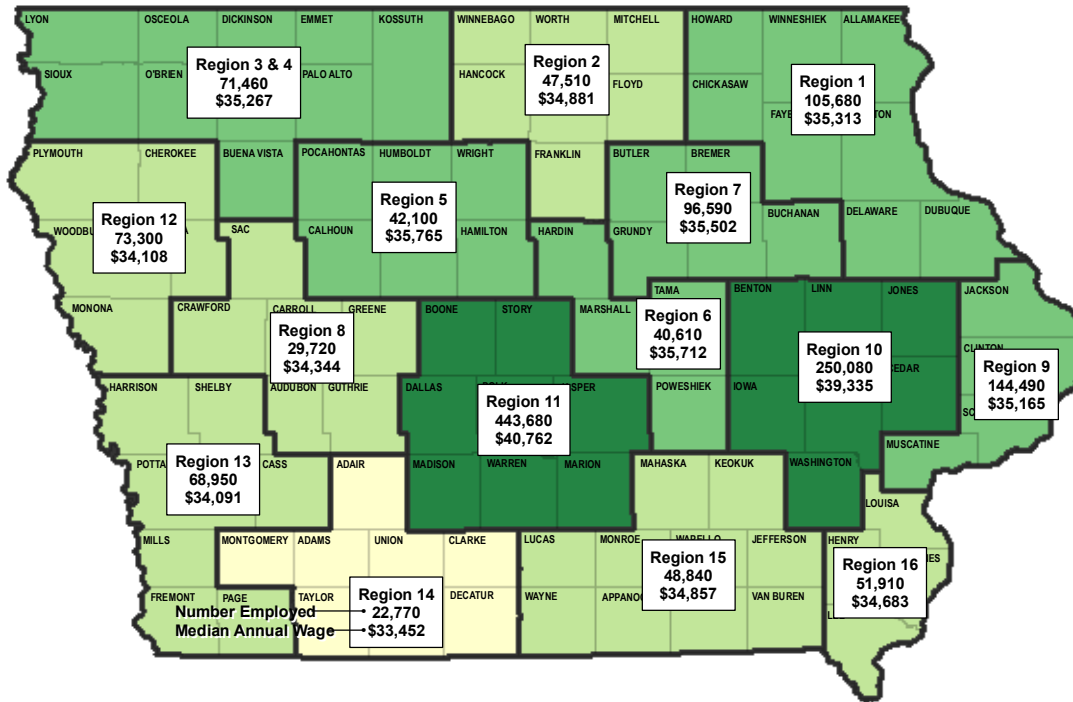

Estimated Number Employed and Median Wage — CY 2018

By Iowa Workforce Development Region

Statewide in Iowa:

1,541,700

Number Employed

\$37,099

Median Annual Wage

\$17.84

Median Hourly Wage

Median Annual Wage By Region

Iowa Estimated Employment by Occupation Type — 2018

Iowa Median Hourly Wage by Occupation Type — 2018

Sources: Iowa Workforce Development; U.S. Bureau of Labor Statistics, Occupational Employment and Wage Report; LSA calculations