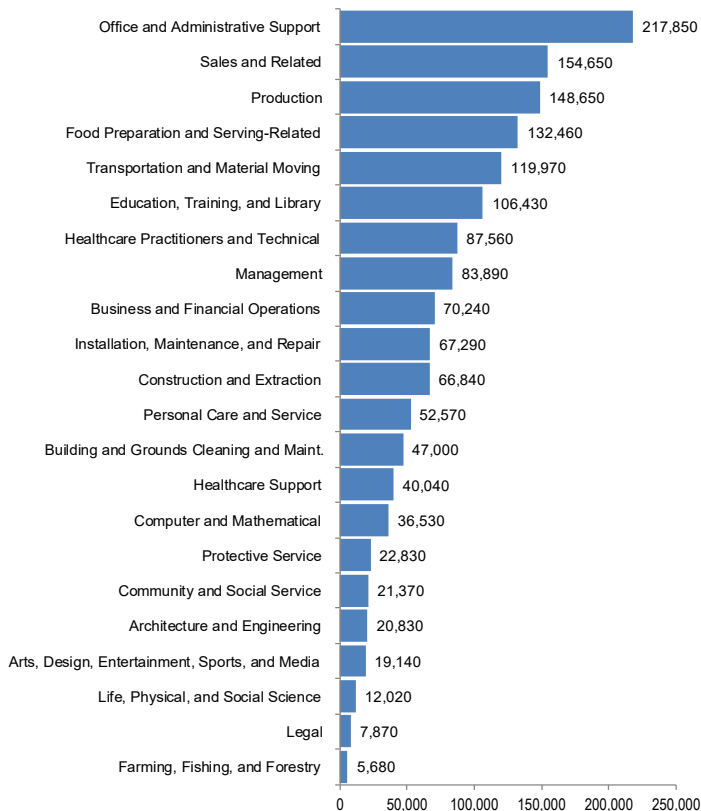

Iowa Estimated Employment by Occupation Type — 2018