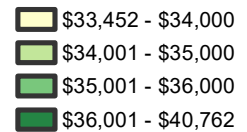

Statewide in Iowa:

1,541,700

Number Employed

$37,099

Median Annual Wage

$17.84

Median Hourly Wage

Median Annual Wage By Region