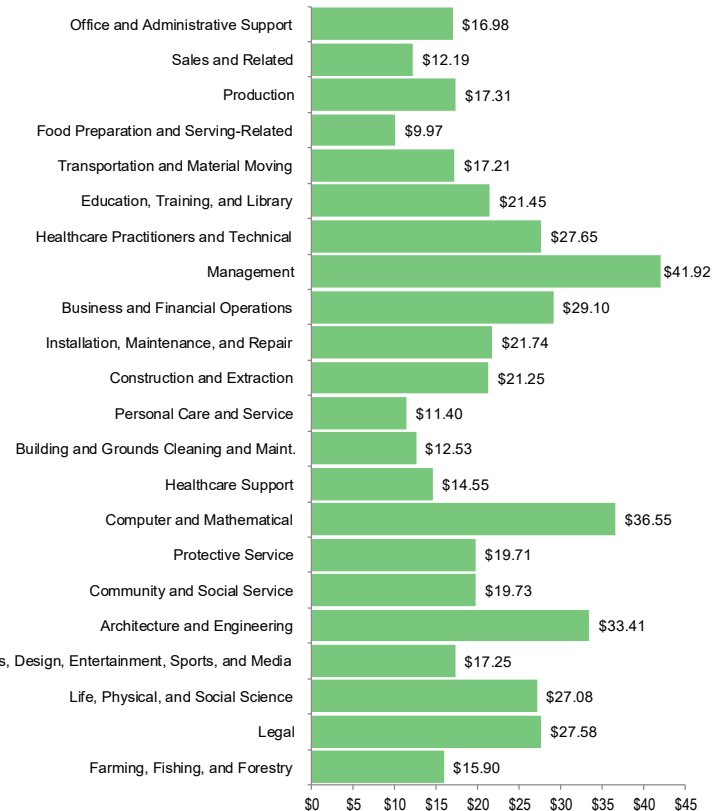

Estimated Number Employed and Median Wage — CY 2018

By Iowa Workforce Development Region

Statewide in Iowa:

1,541,700

Number Employed

\$37,099

Median Annual Wage

\$17.84

Median Hourly Wage

Median Annual Wage By Region

Iowa Estimated Employment by Occupation Type — 2018

Iowa Median Hourly Wage by Occupation Type — 2018

Sources: Iowa Workforce Development; U.S. Bureau of Labor Statistics, Occupational Employment and Wage Report; LSA calculations