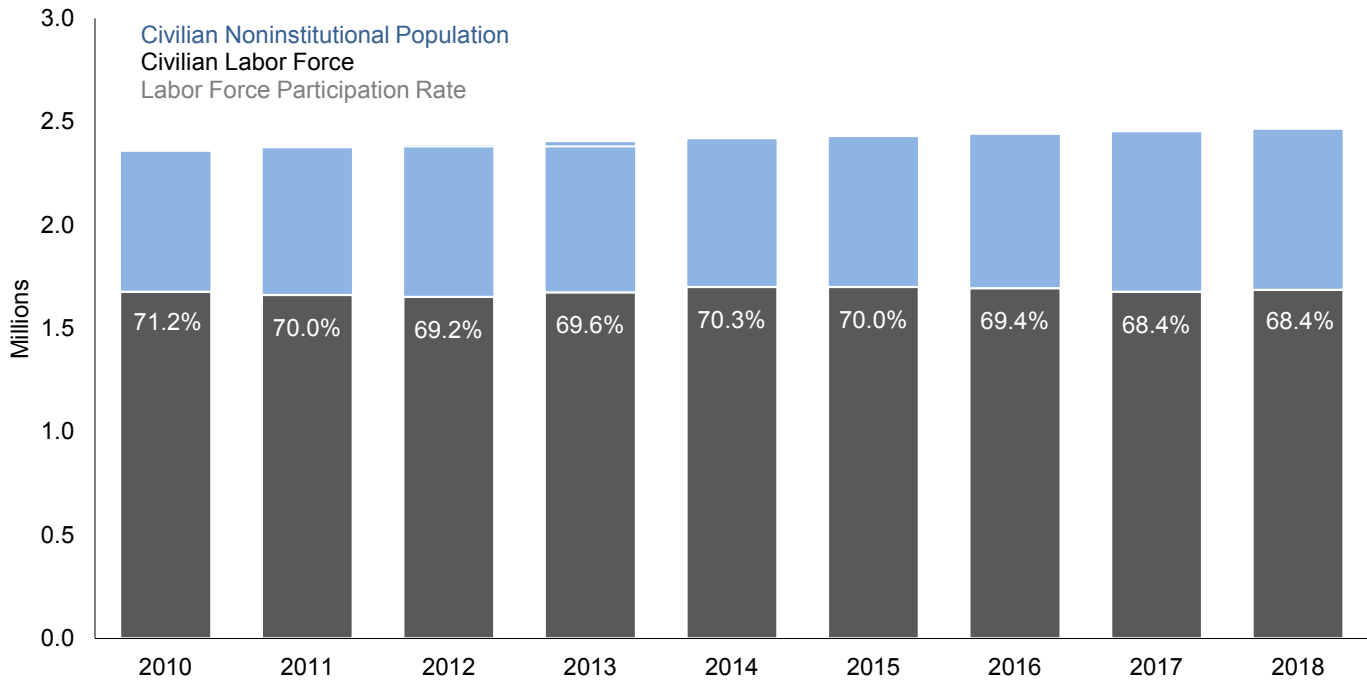

Iowa Labor Force Participation Rate

(Calendar Year)

Percent of Population Employed and Unemployment Rate in Iowa

(Calendar Year)

Source: U.S. Department of Labor, Bureau of Labor Statistics
 LSA Staff Contact: Ron Robinson (515.281.6256) ron.robinson@legis.iowa.gov