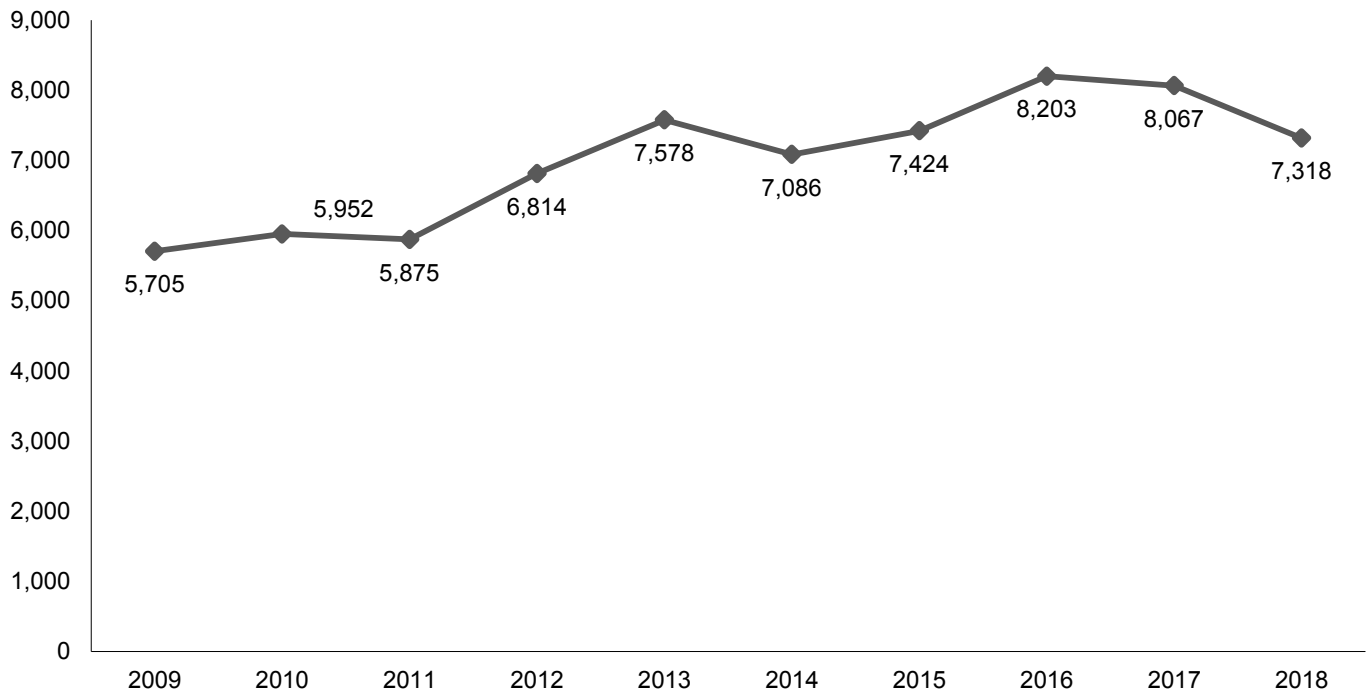

Iowa Single Unit Housing Permits Issued By Calendar Year

Total Value of Iowa Single Unit Housing Permits Issued By Calendar Year