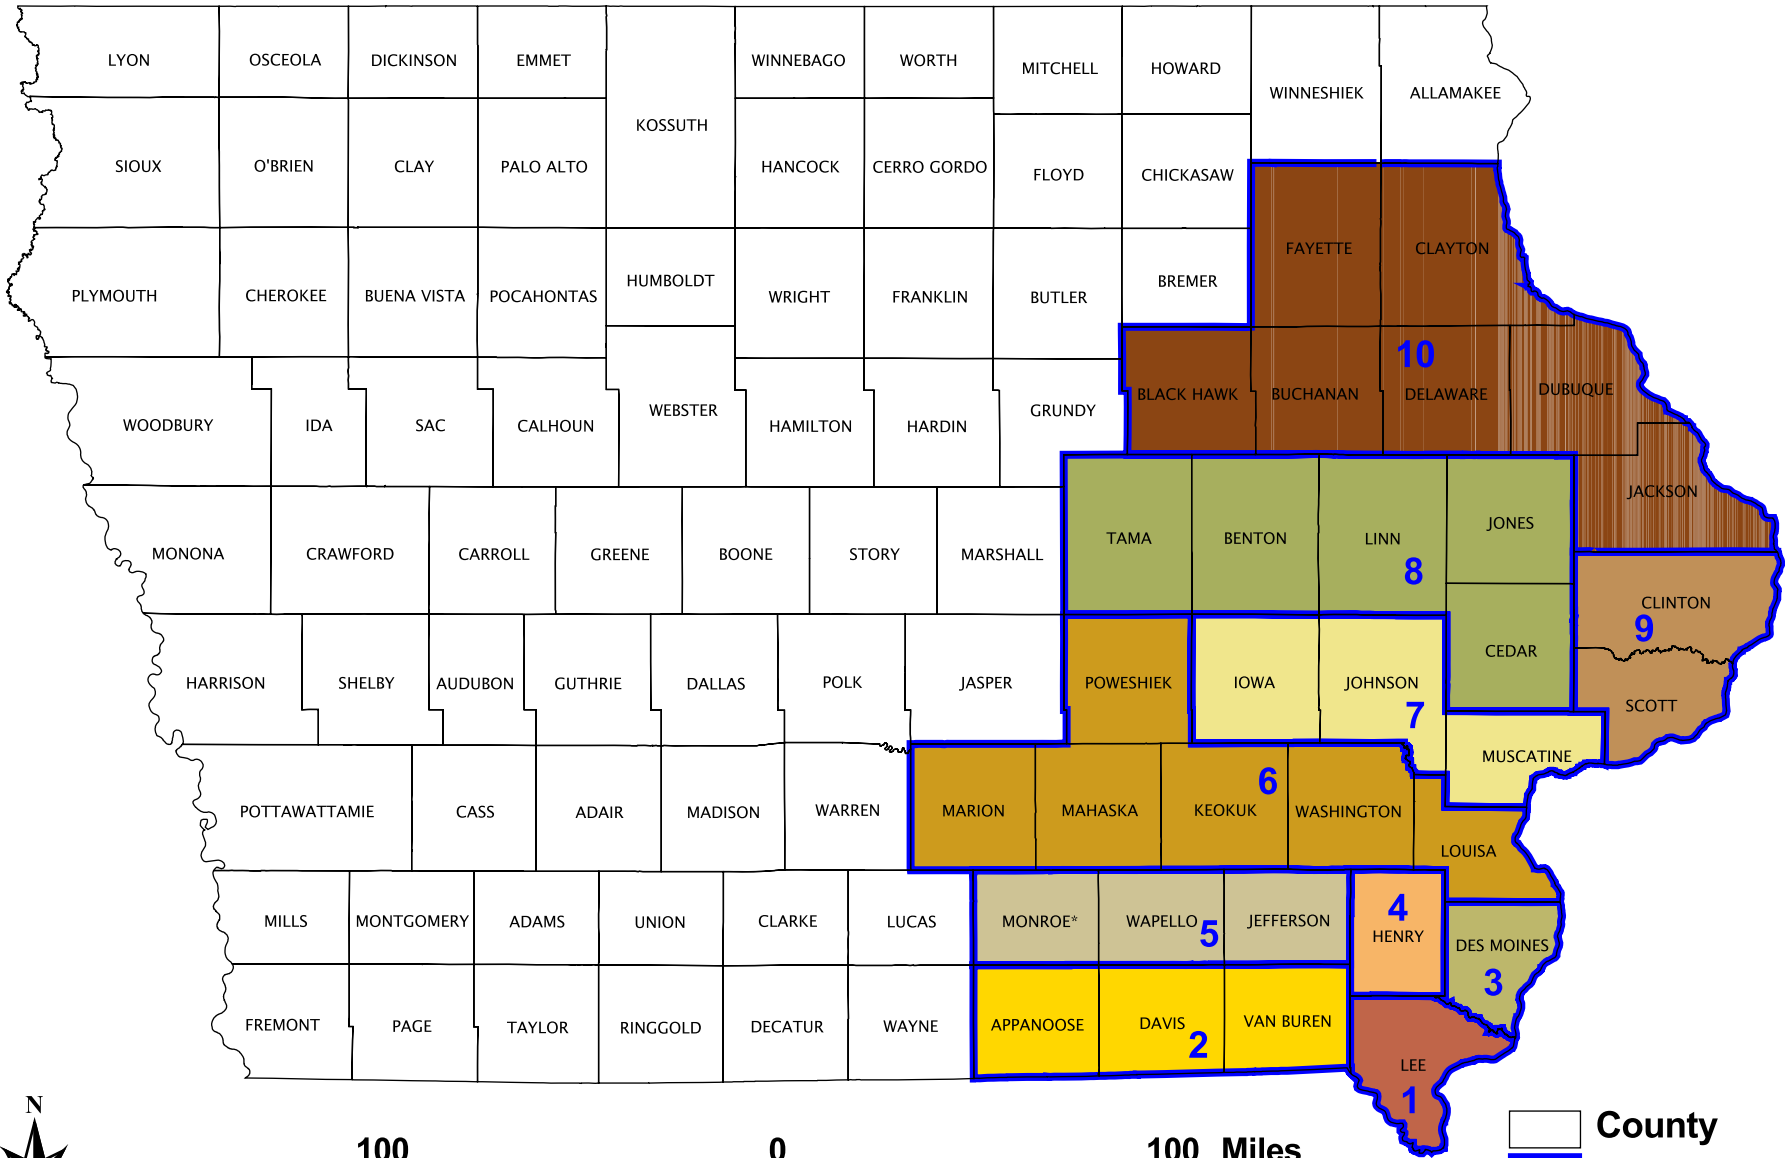

Iowa Territory House Districts 1845-1846

County
 House District

NOTE: Districts used for 7th & 8th
 Legislative Assemblies.
 * Kishkekosh County was renamed
 Monroe County in 1846.