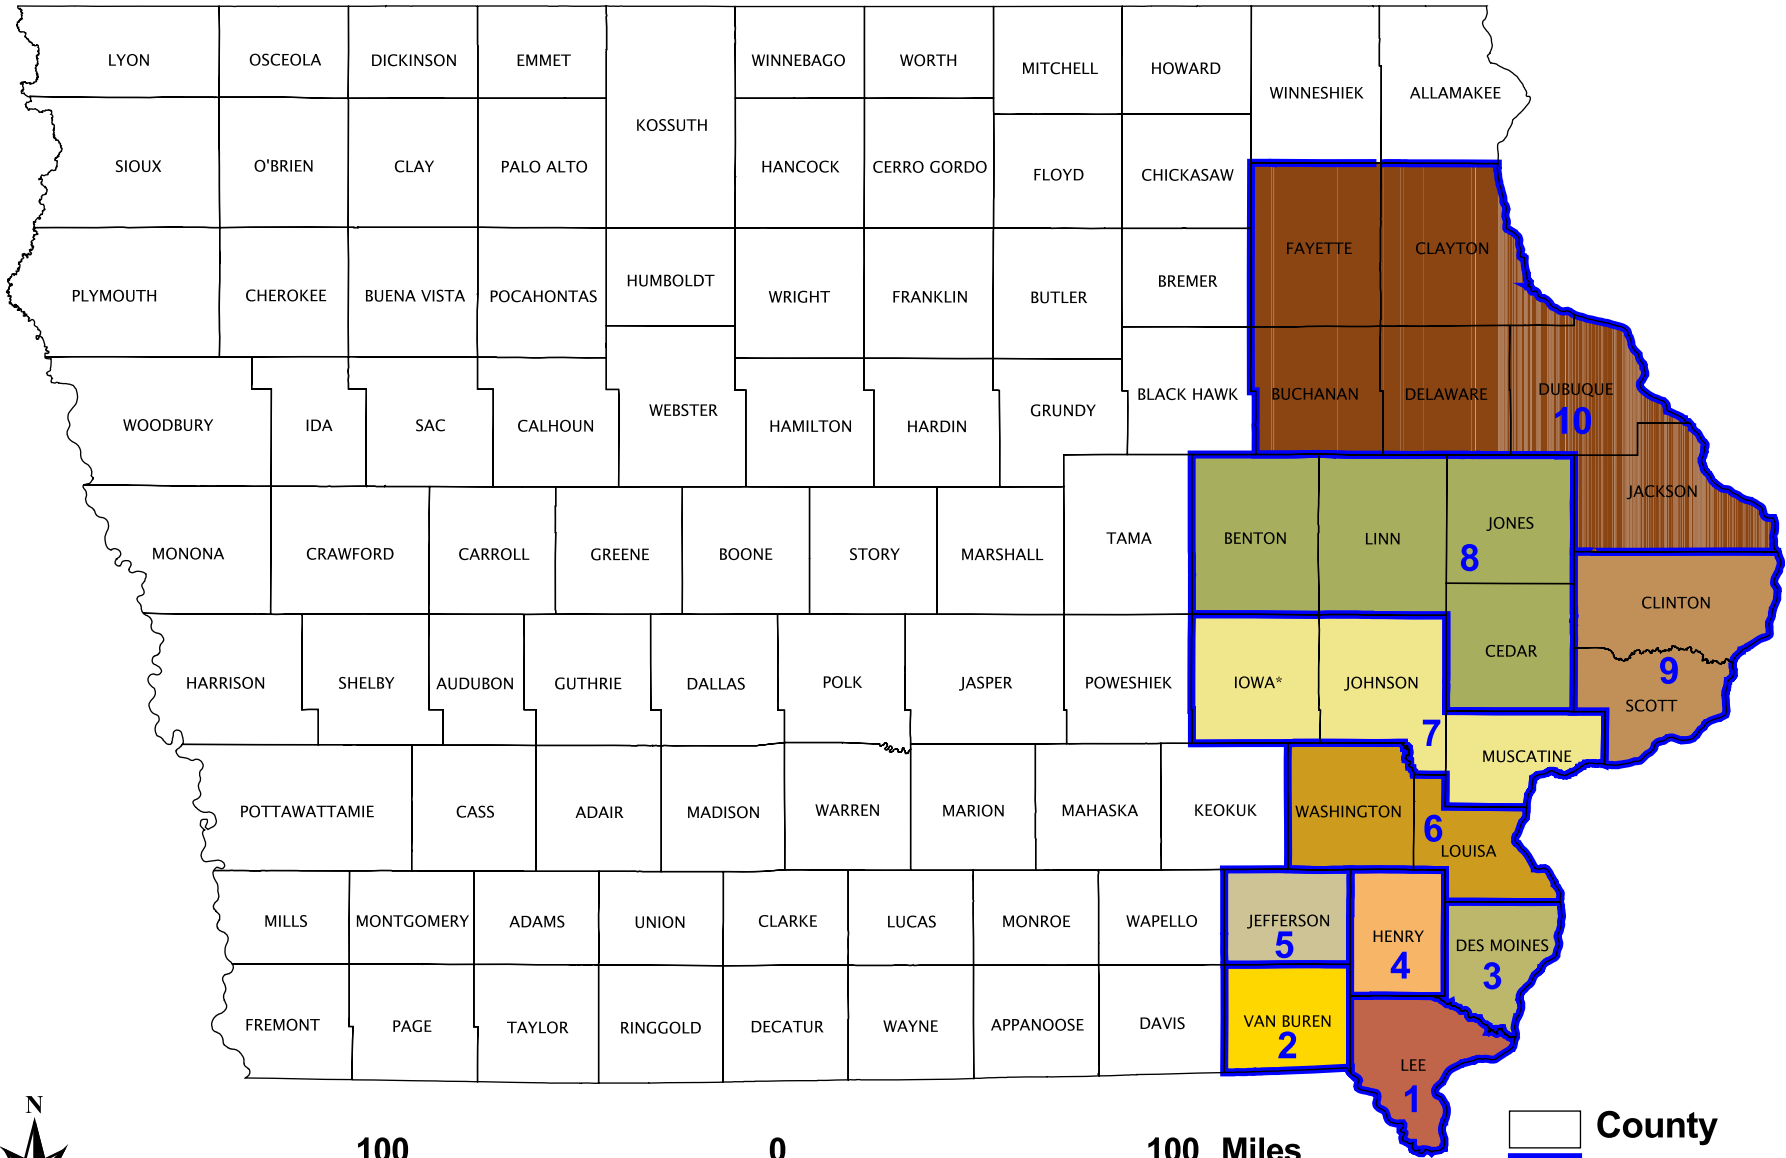

Iowa Territory House Districts 1840-1844

County
 House District

NOTE: Districts used for 3rd - 6th Legislative Assemblies.
 * Iowa County referred to as Keokuck County in 1838-1839 Statute Laws.