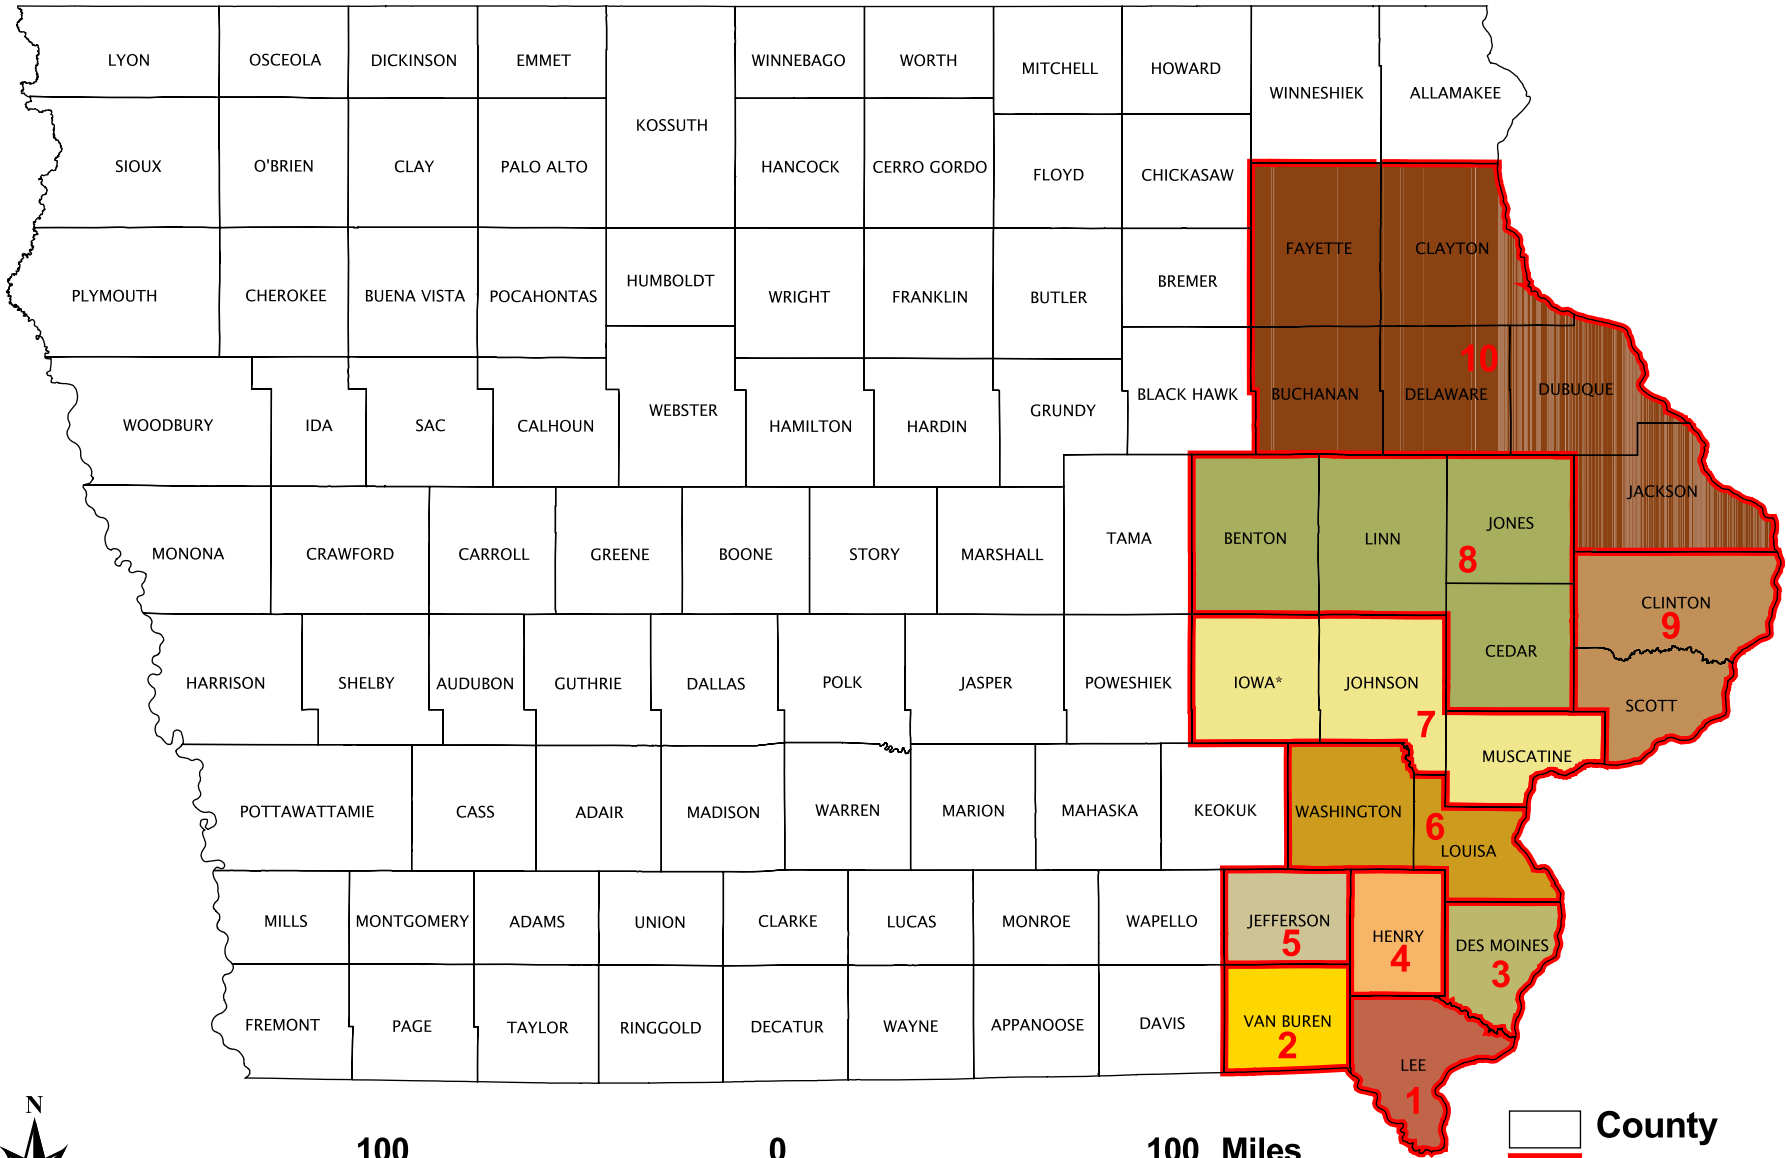

Iowa Territory Council Districts 1840-1844

County
 Council District

NOTE: Districts used for 3rd - 6th Legislative Assemblies.
 * Iowa County referred to as Keokuck County in 1838-1839 Statute Laws.