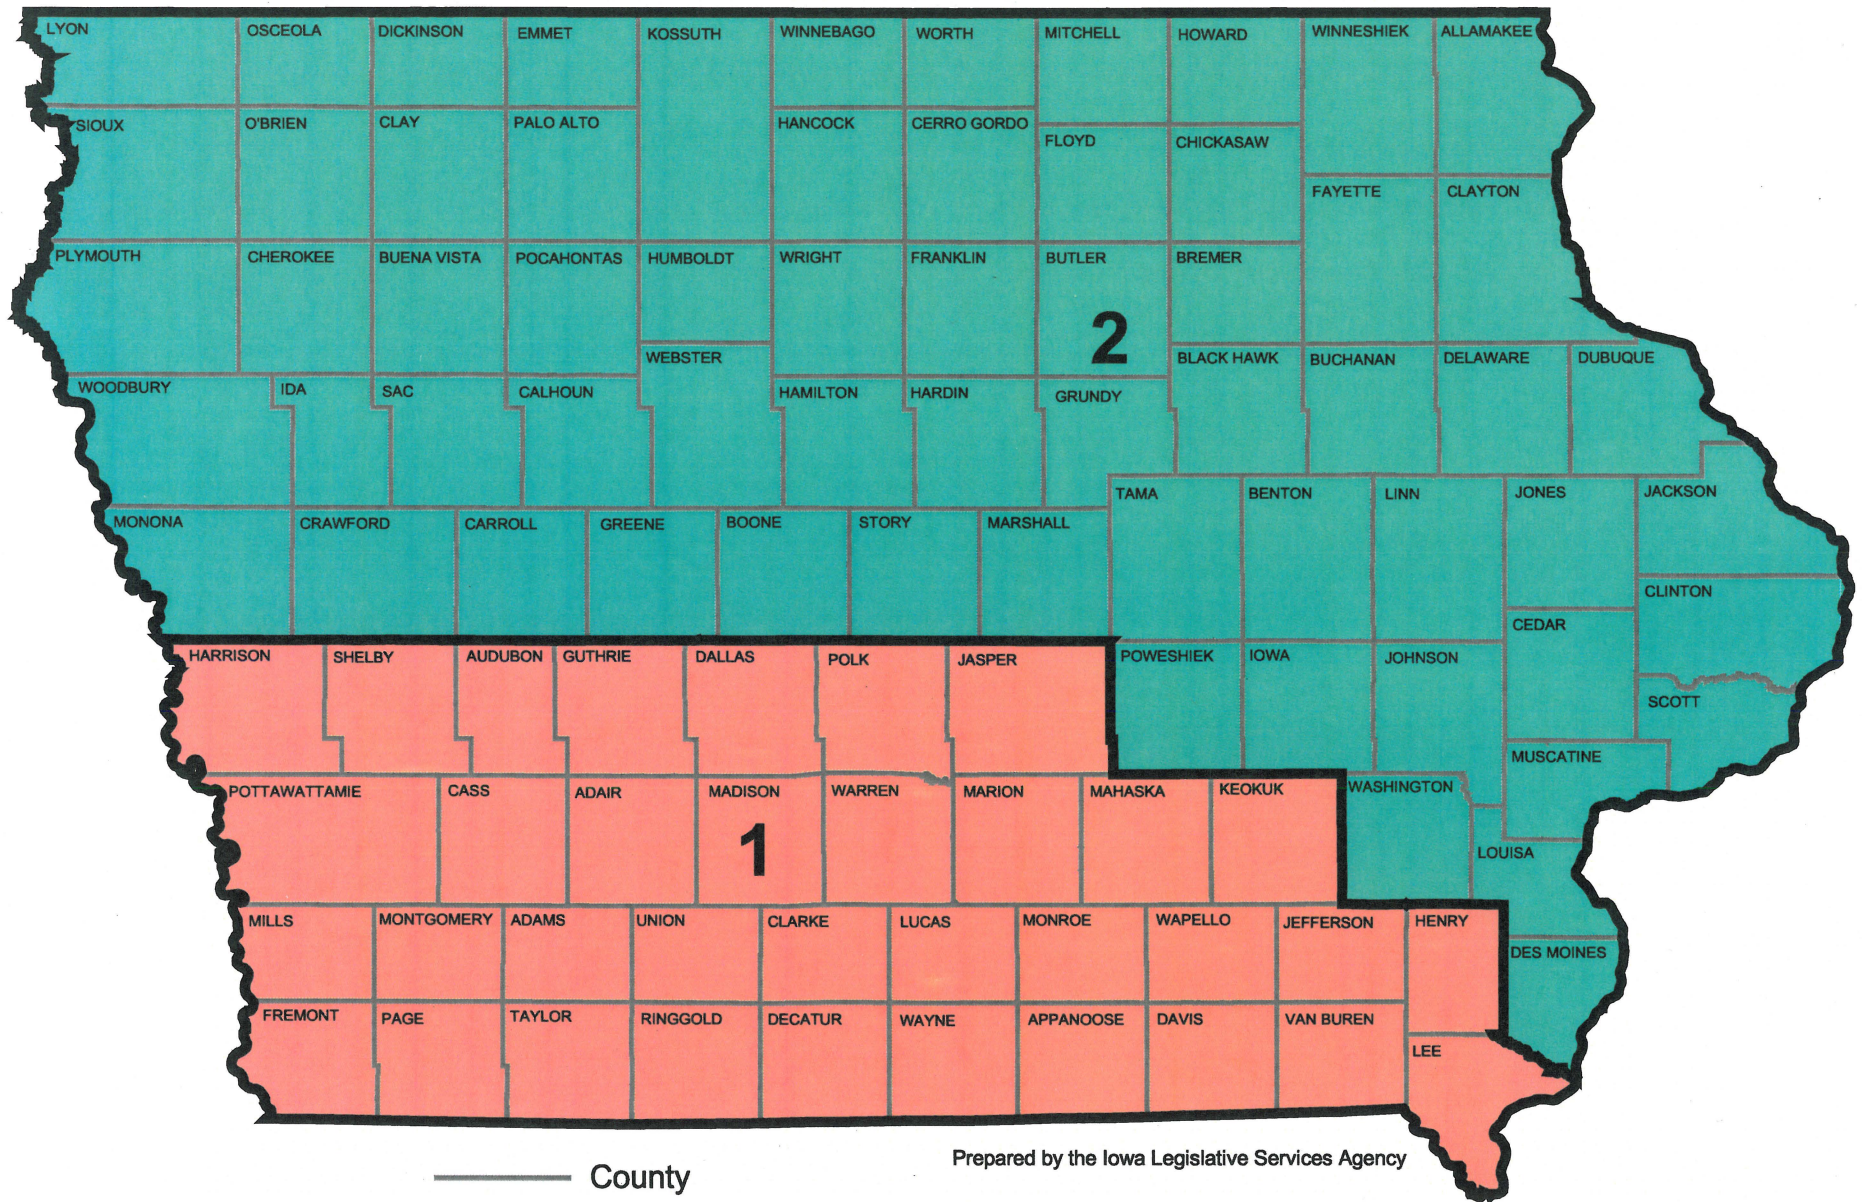

IOWA CONGRESSIONAL DISTRICTS

Effective Beginning with the Elections in 1847 for the 30th U.S. Congress

— County

Prepared by the Iowa Legislative Services Agency