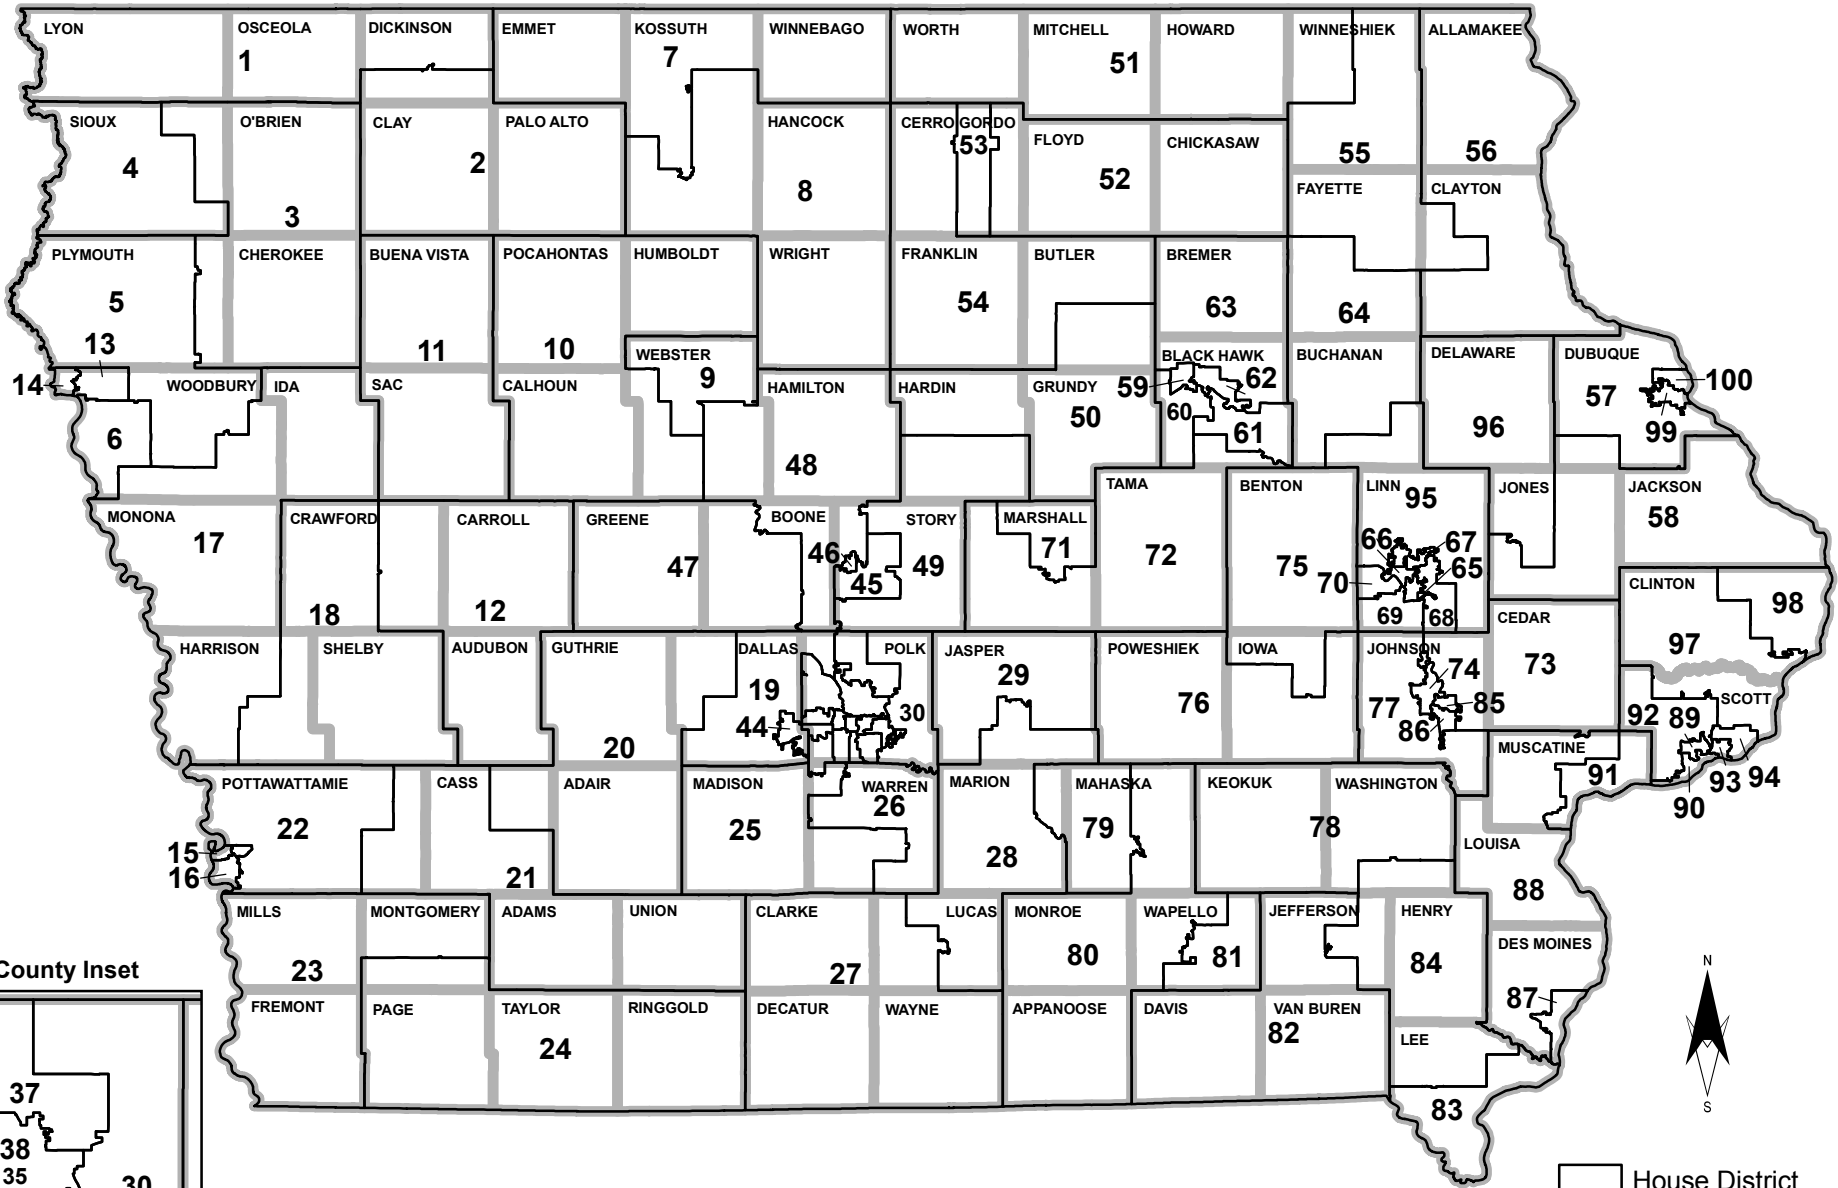

IOWA HOUSE DISTRICTS

Effective Beginning with the Elections in 2012 for the 85th General Assembly

House District
County