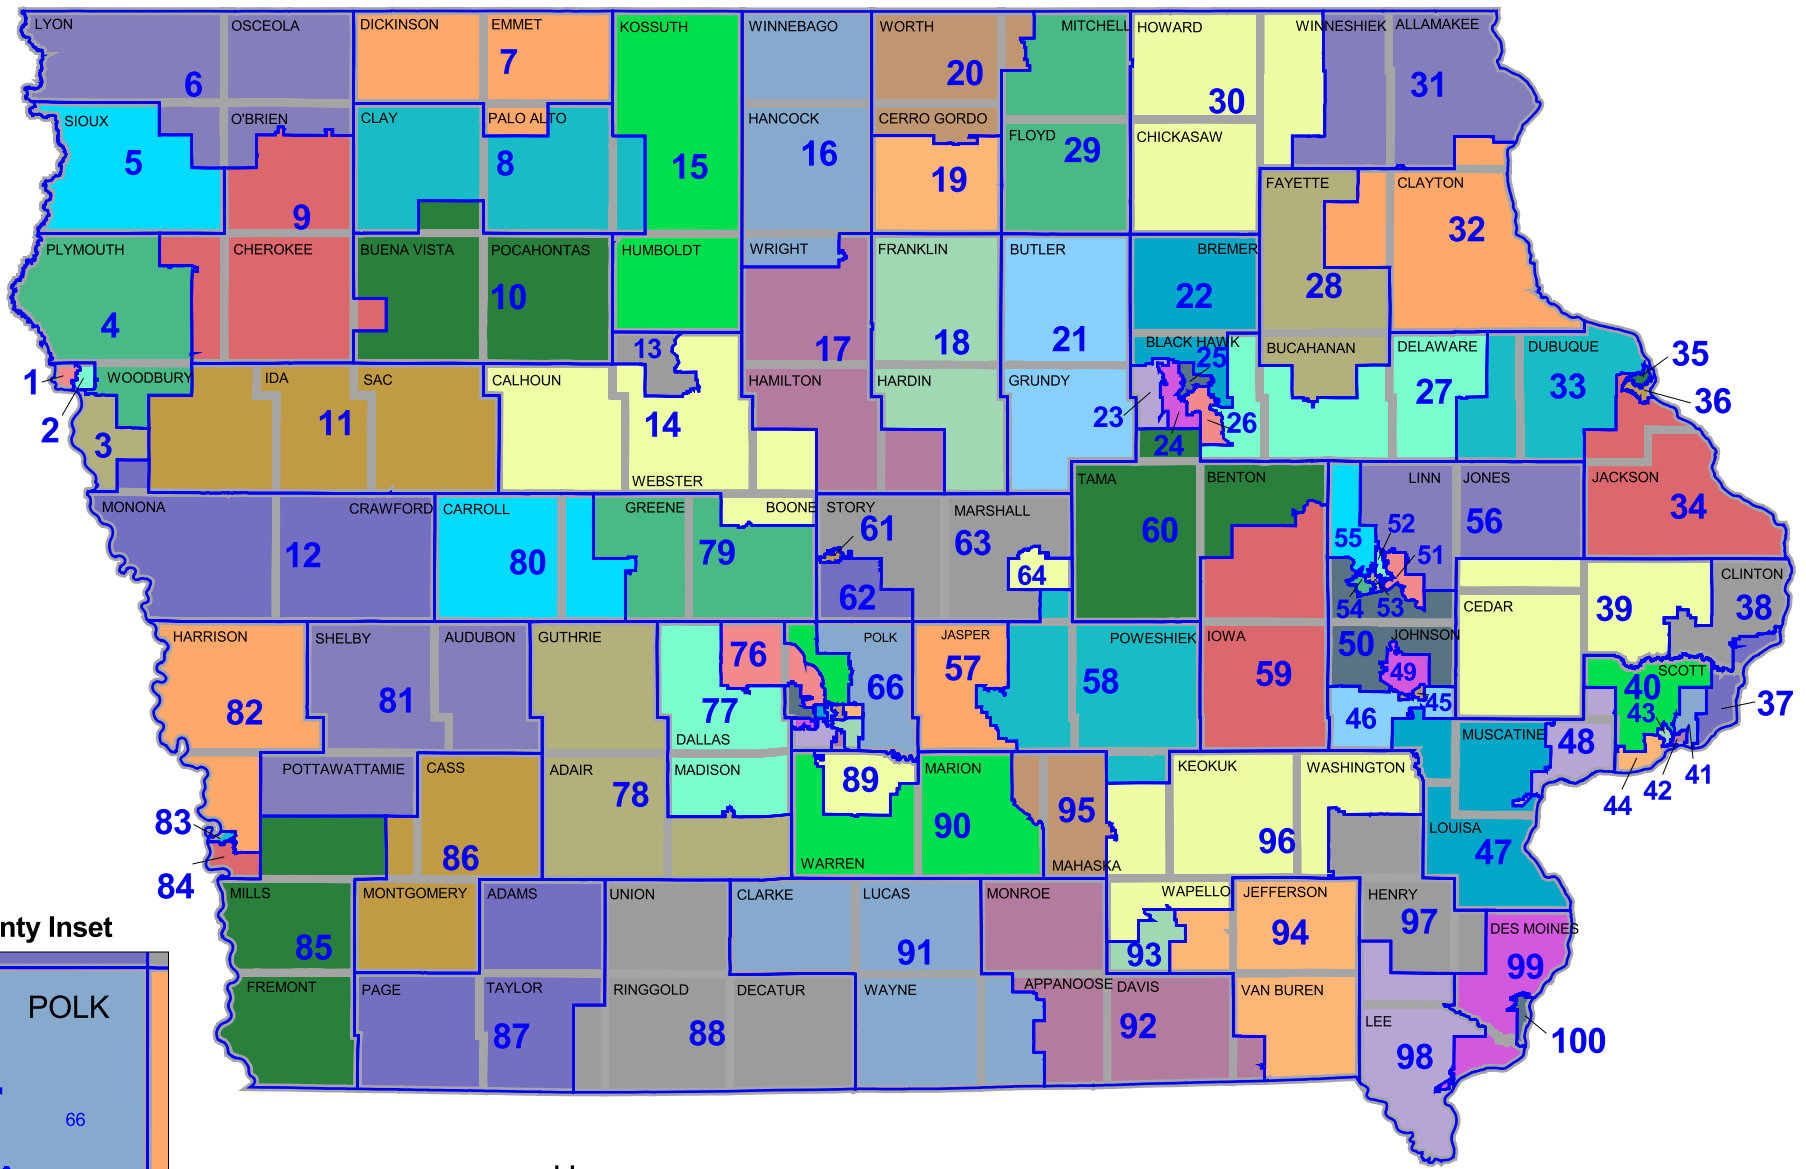

# IOWA HOUSE DISTRICTS 1993-2002

— House  
— County