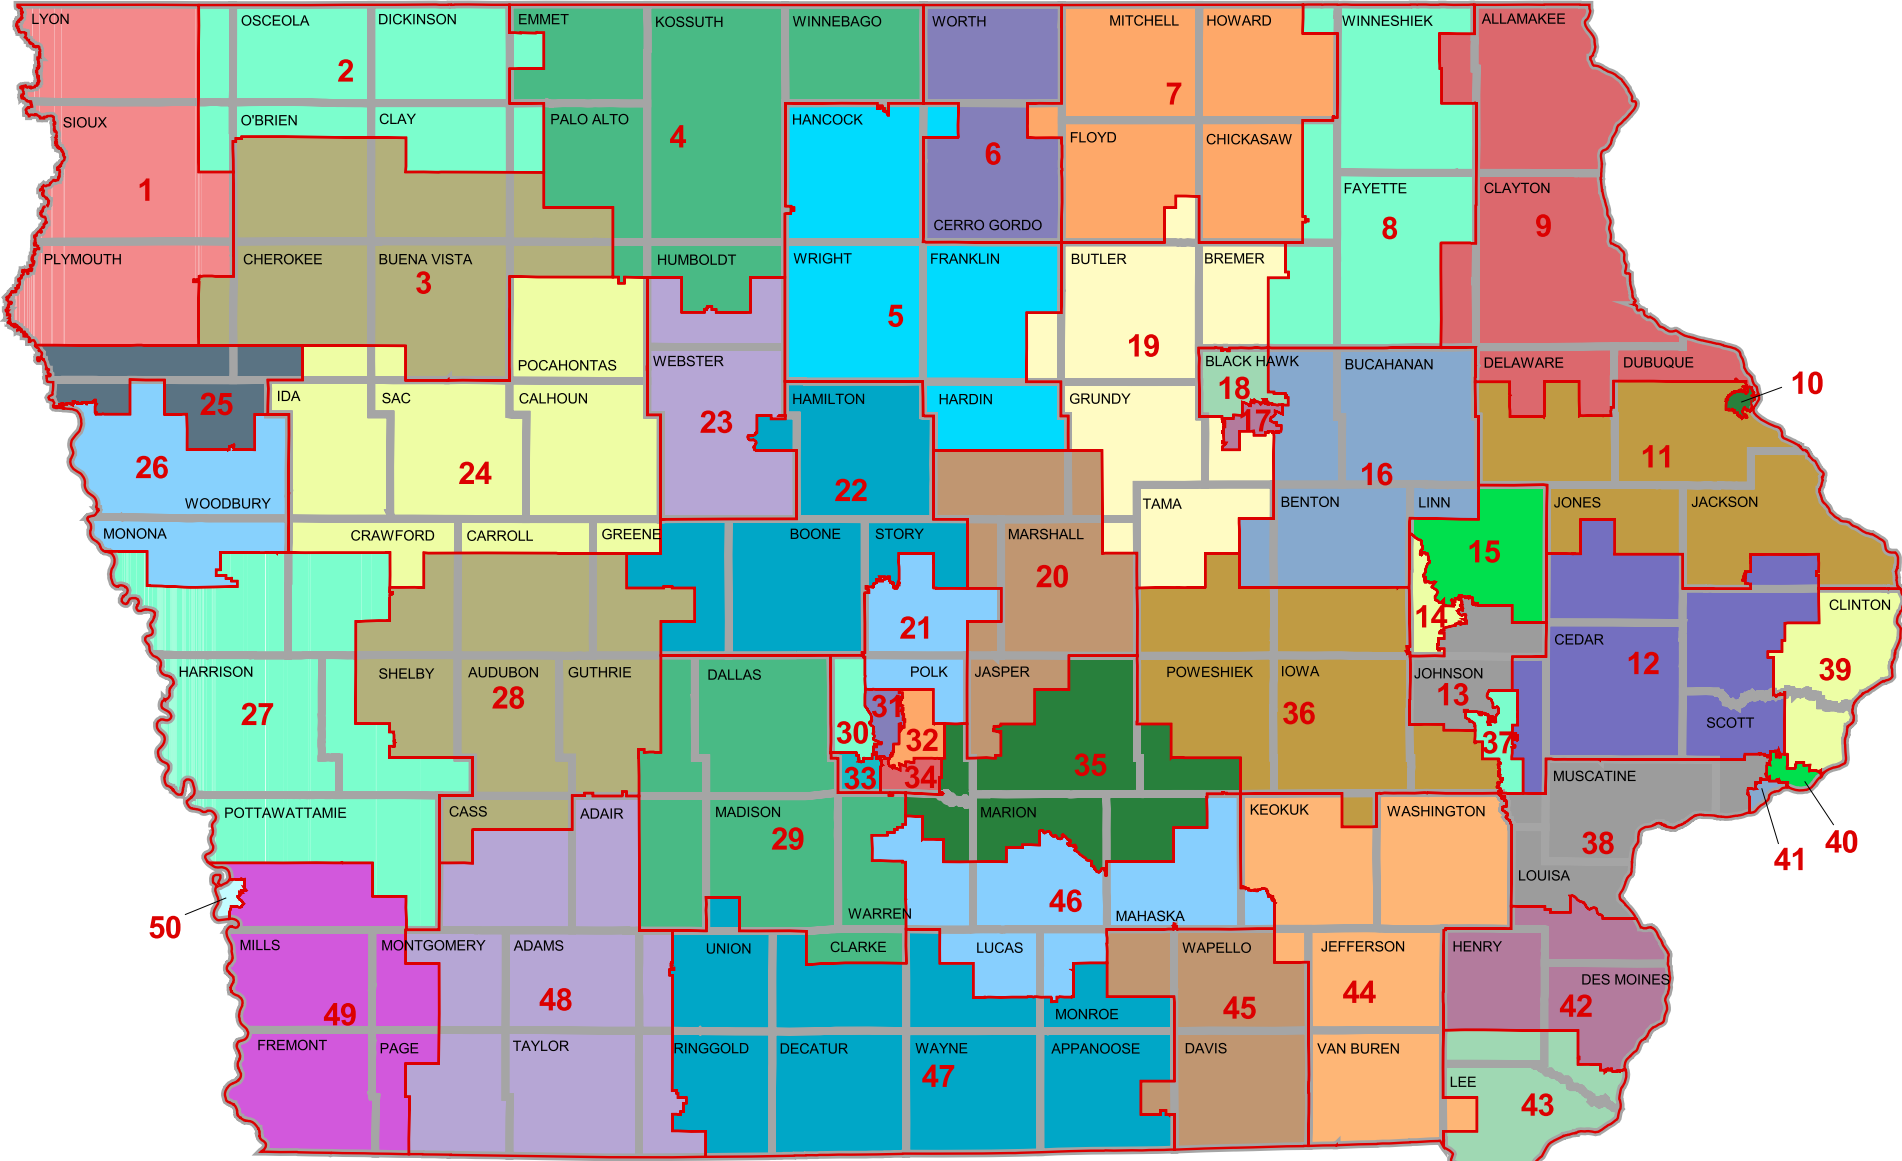

IOWA SENATE DISTRICTS 1973-1982

Prepared using Jan. 1, 2000, U.S. Census Bureau geographic information.

— Senate
— County