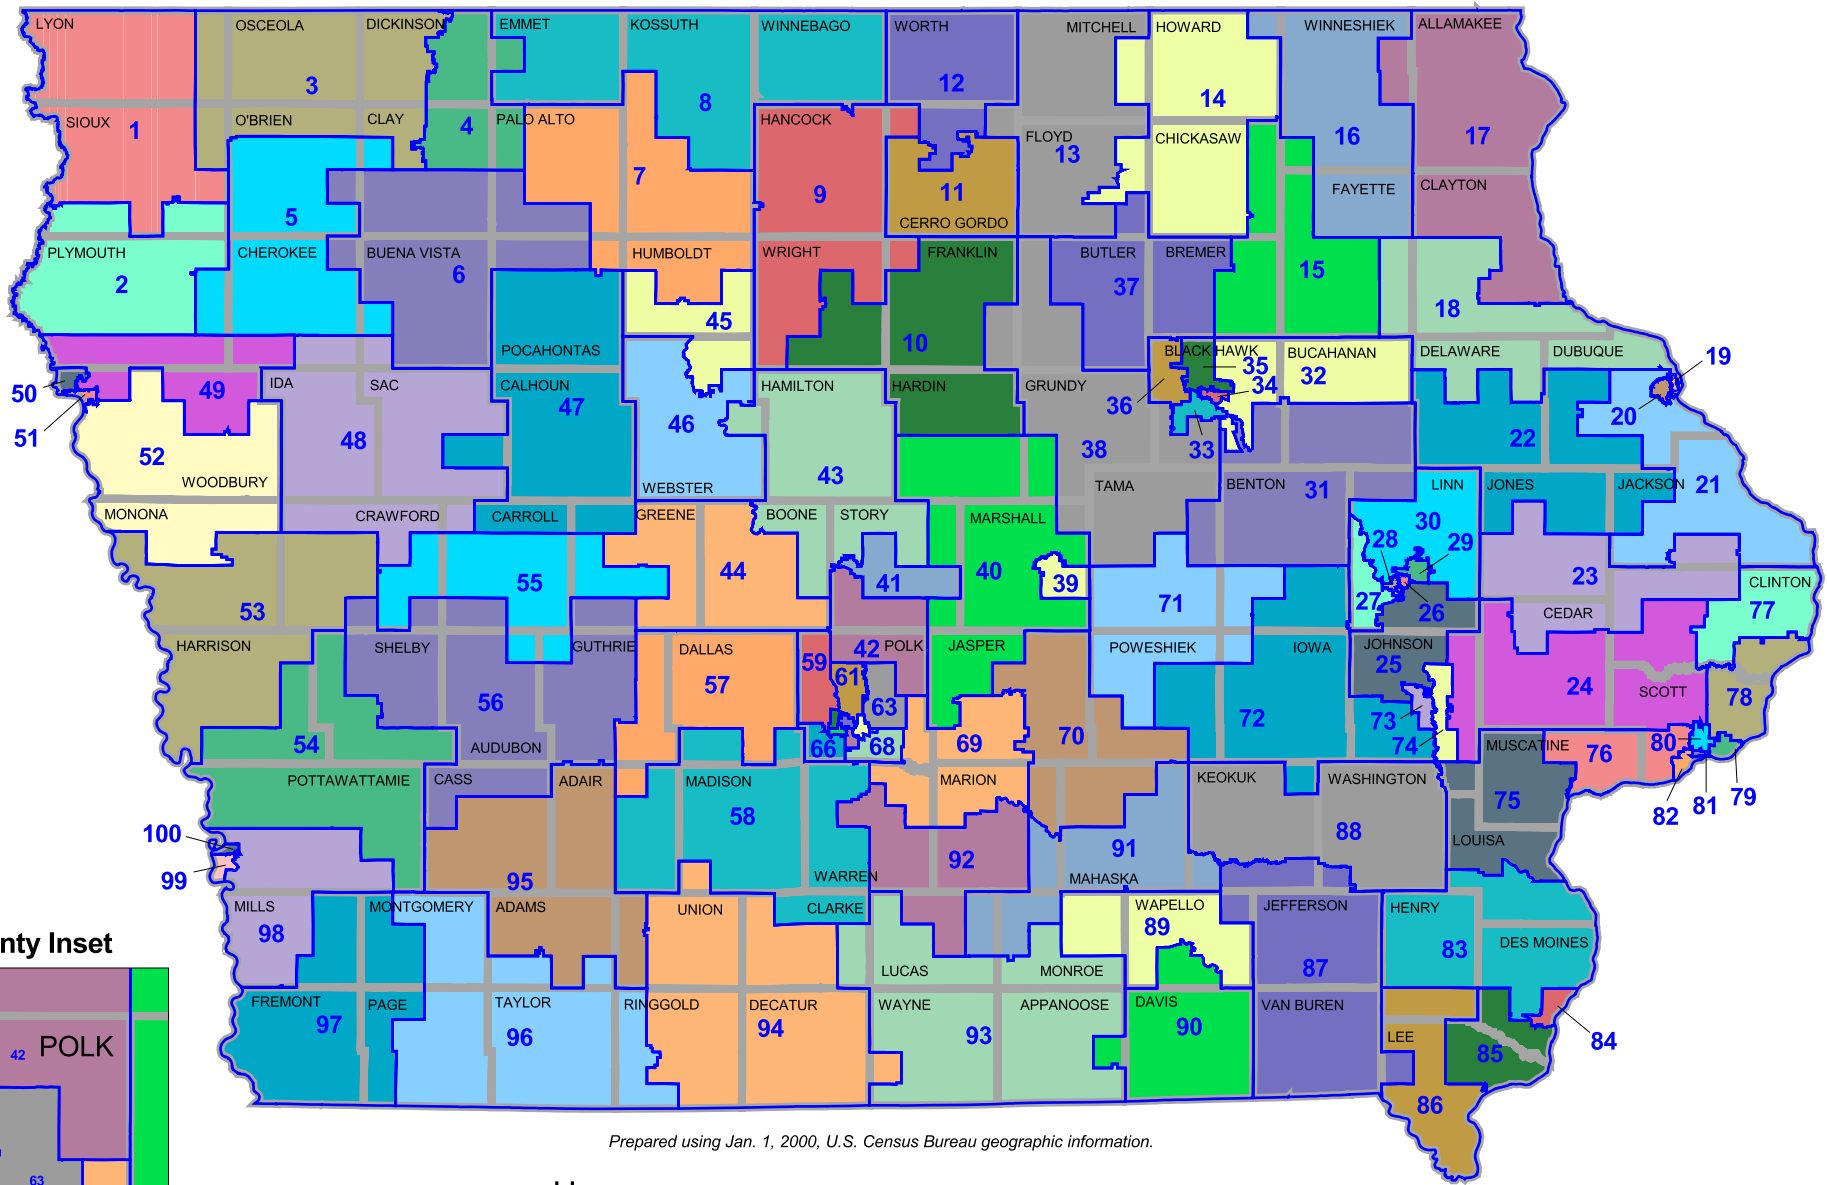

# IOWA HOUSE DISTRICTS 1973-1982

Prepared using Jan. 1, 2000, U.S. Census Bureau geographic information.

— House  
— County