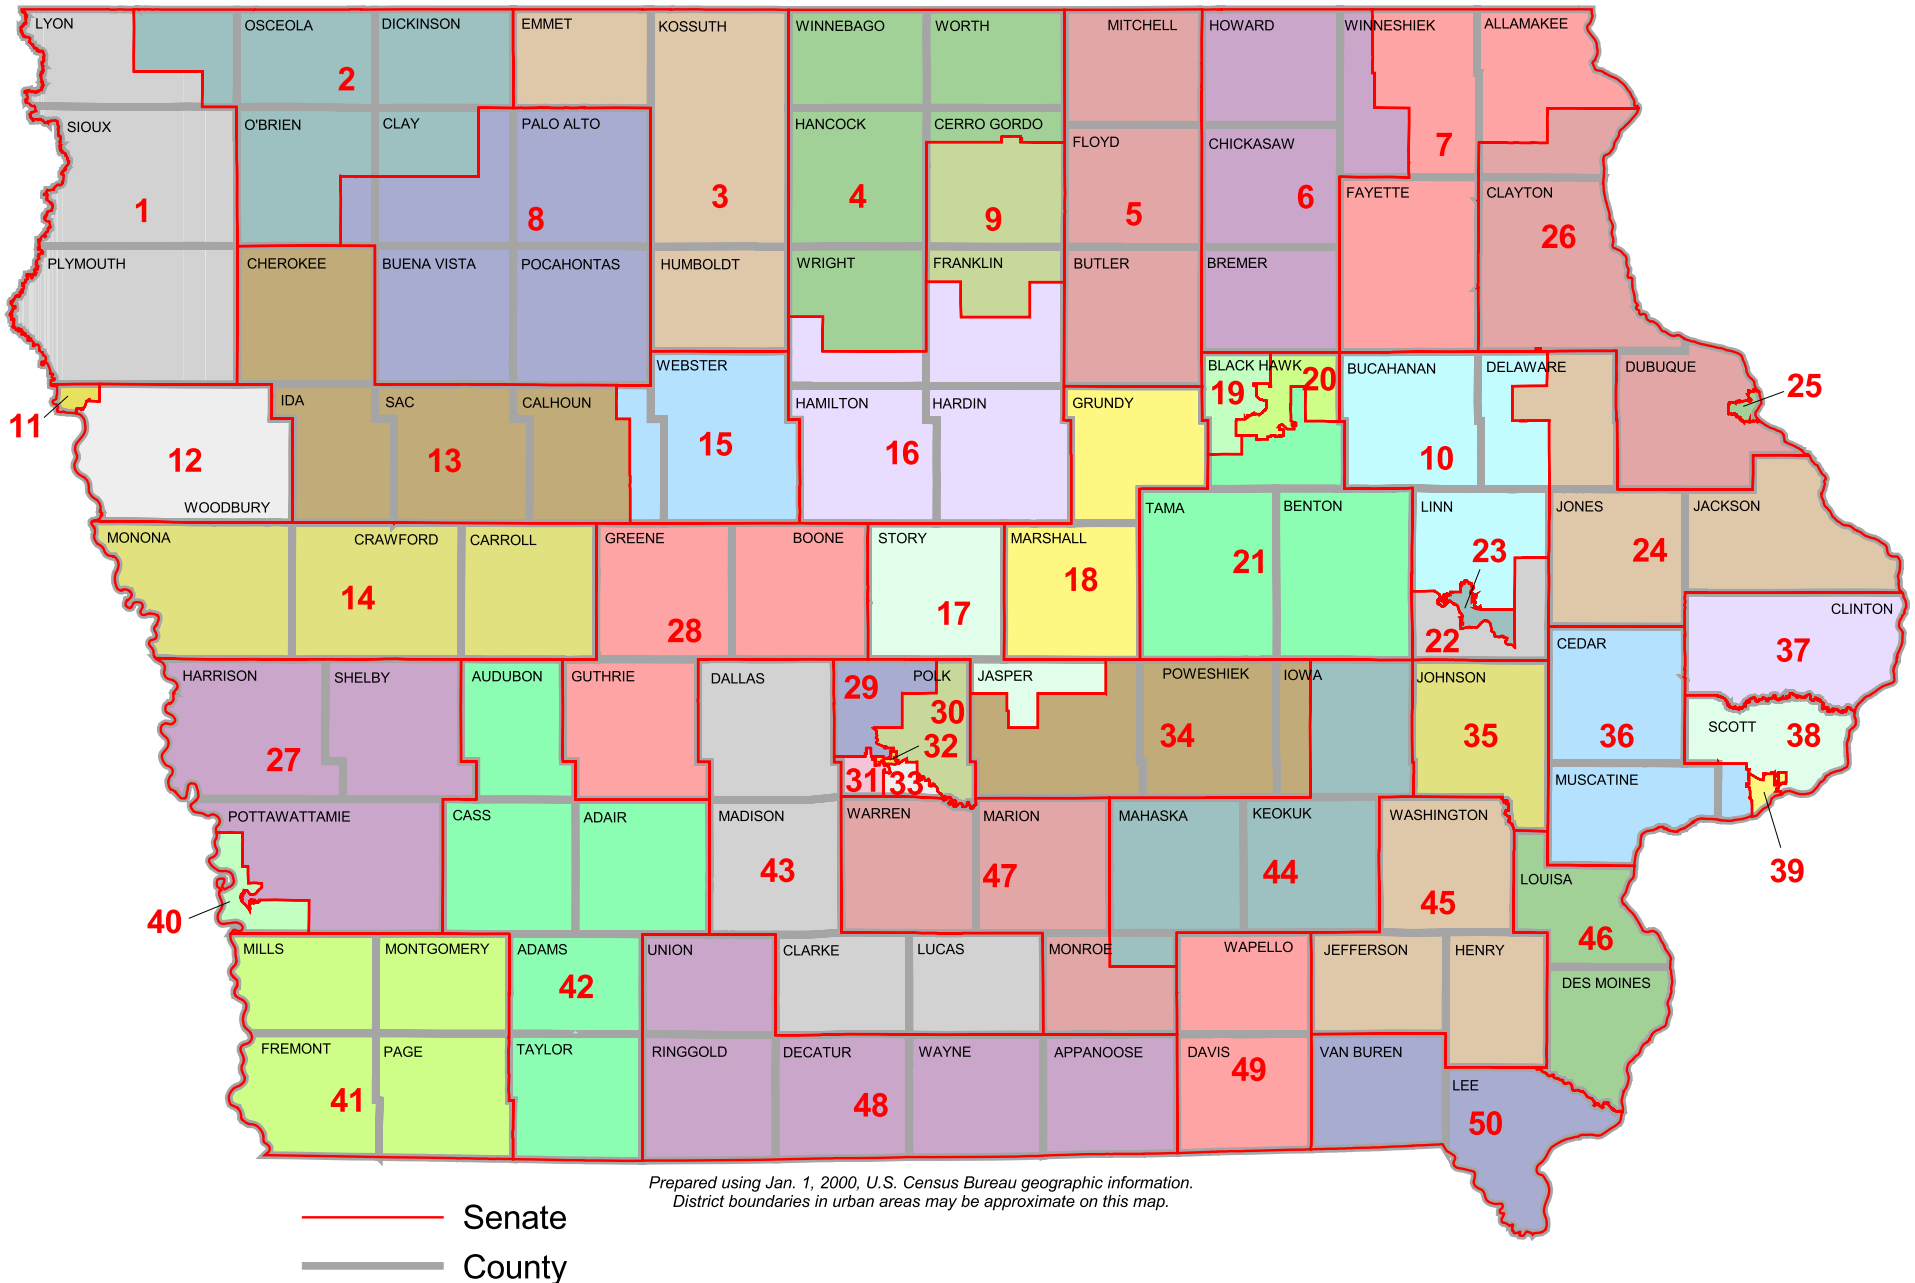

IOWA SENATE DISTRICTS 1971-1972

Prepared using Jan. 1, 2000, U.S. Census Bureau geographic information.
District boundaries in urban areas may be approximate on this map.