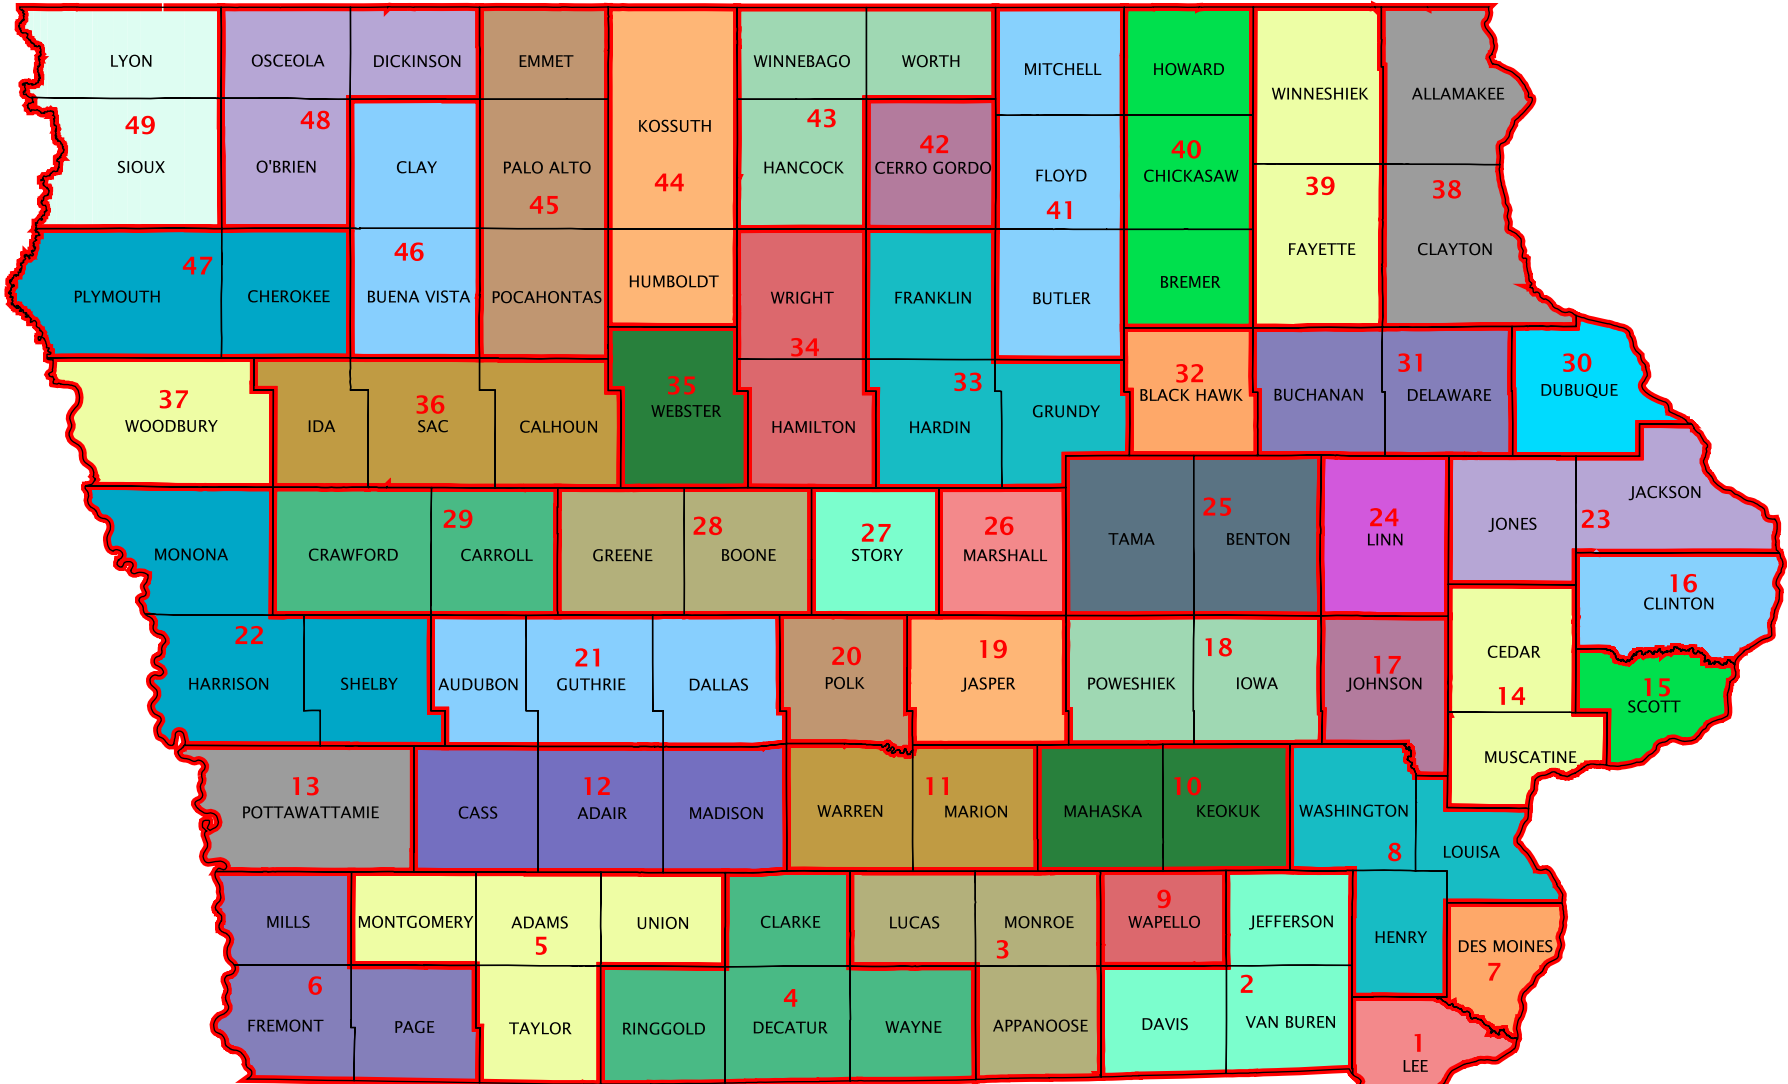

Iowa Senate Districts 1967-1970

County
 Senate District