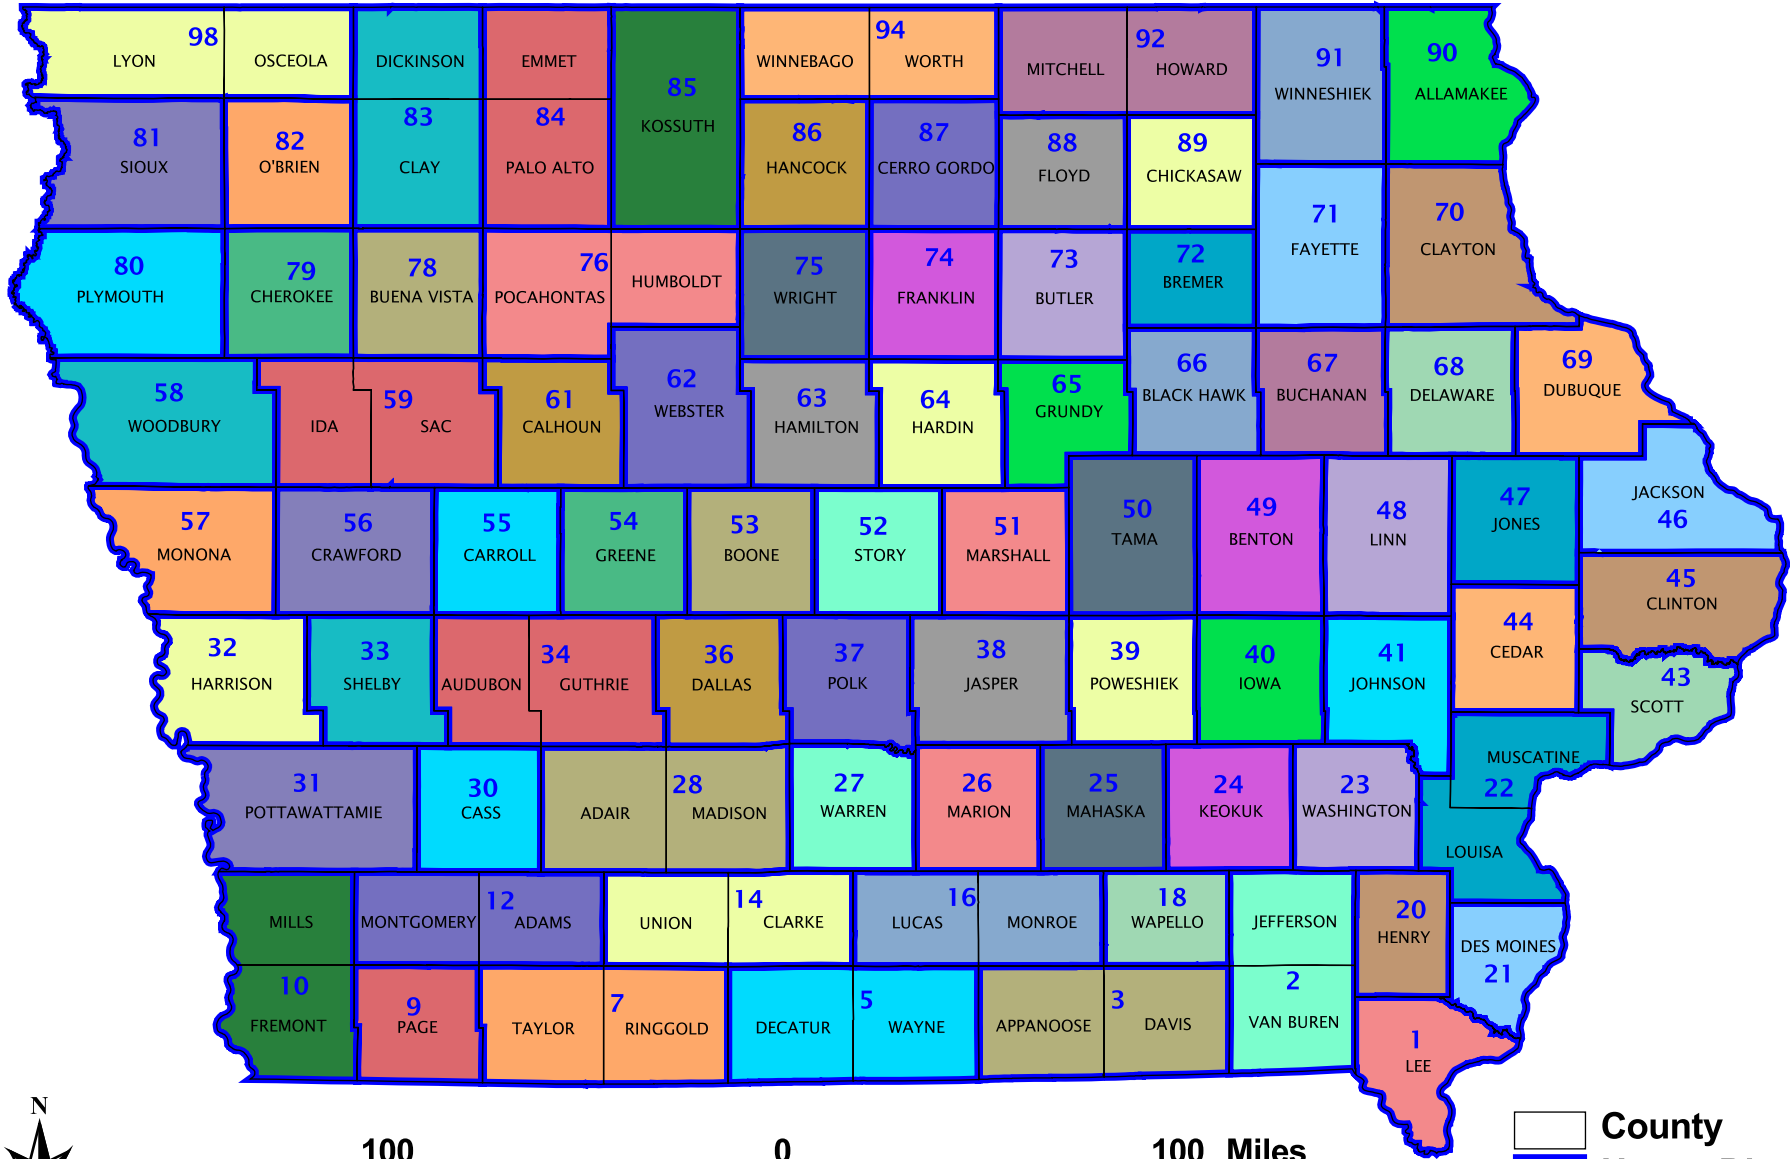

Iowa House Districts 1965-1970

County
 House District

NOTE: District numbers displayed are for reference only. The Iowa legislature assigned no district numbers at the time.