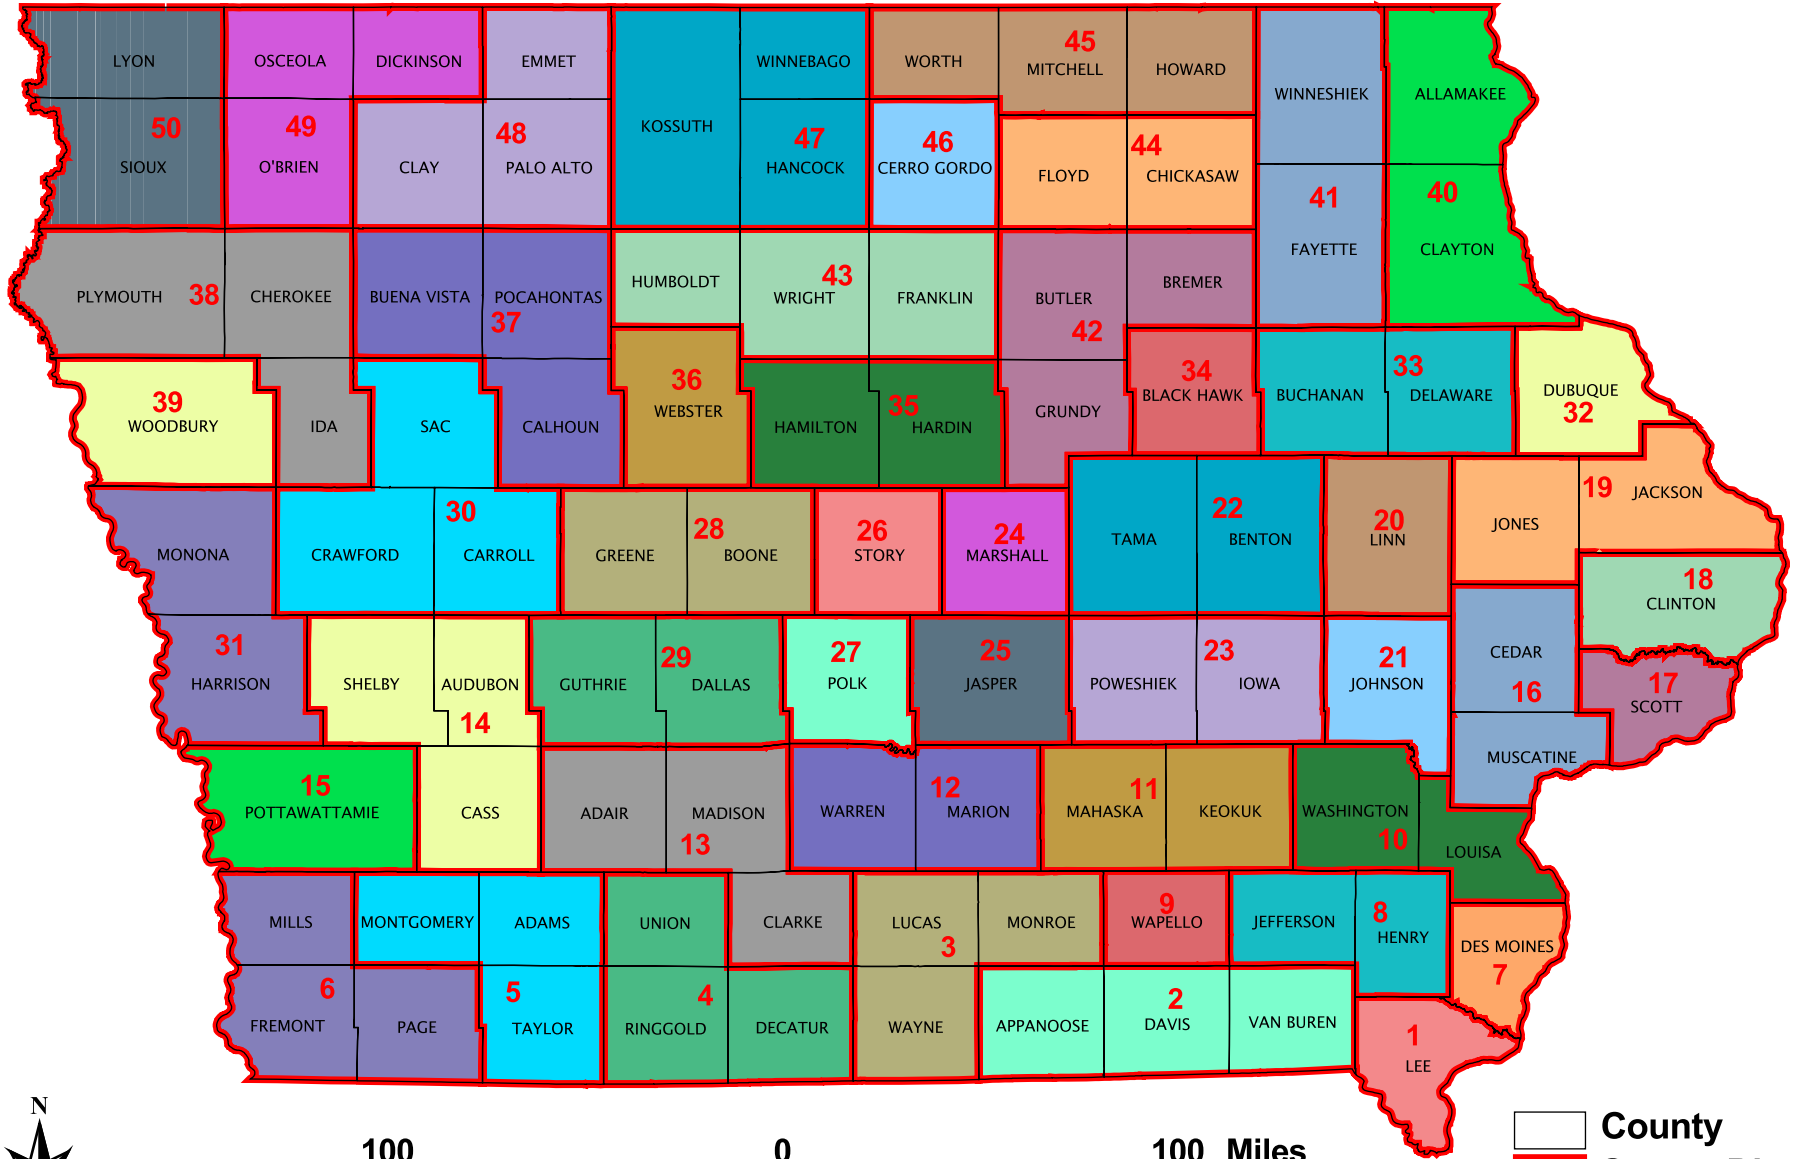

Iowa Senate Districts 1963-1964

County
 Senate District

NOTE: For additional district details, see 1961 Iowa Acts, chapter 69.