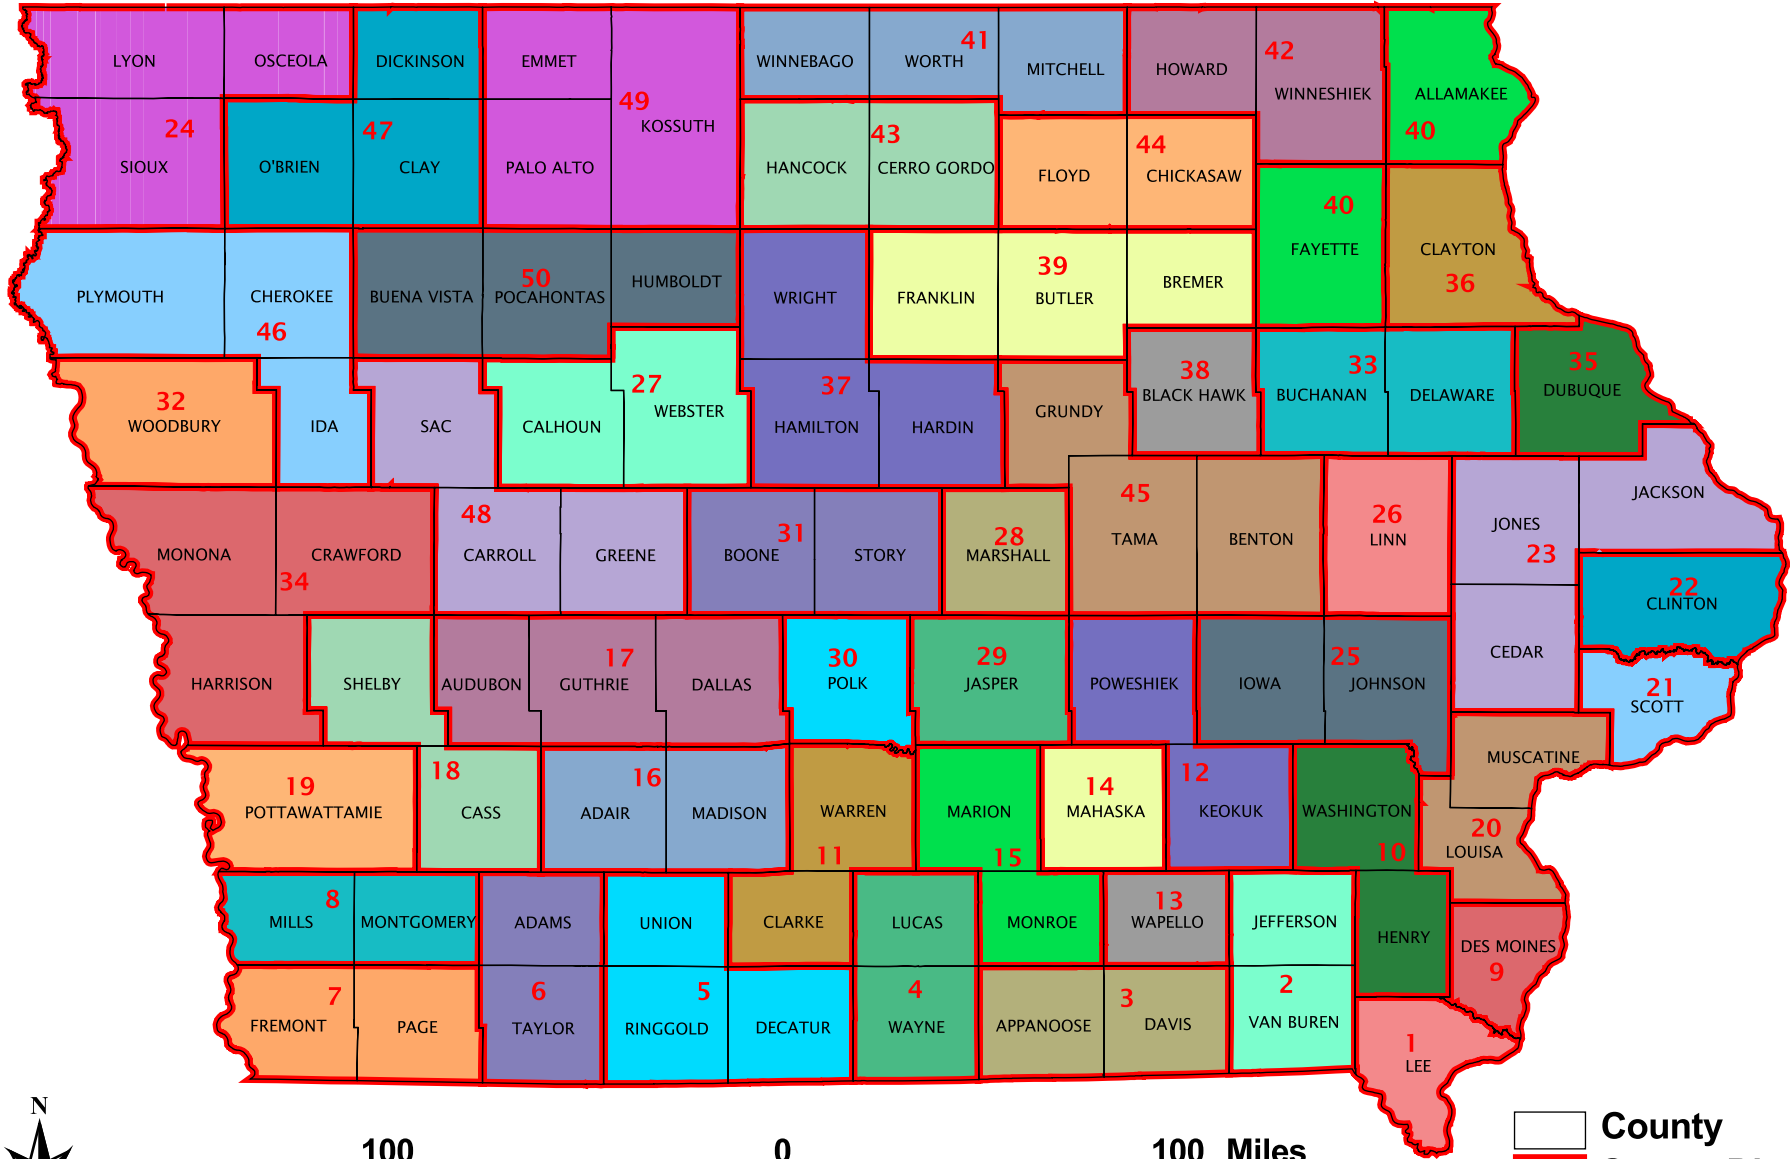

# Iowa Senate Districts 1955-1962

- County
- Senate District