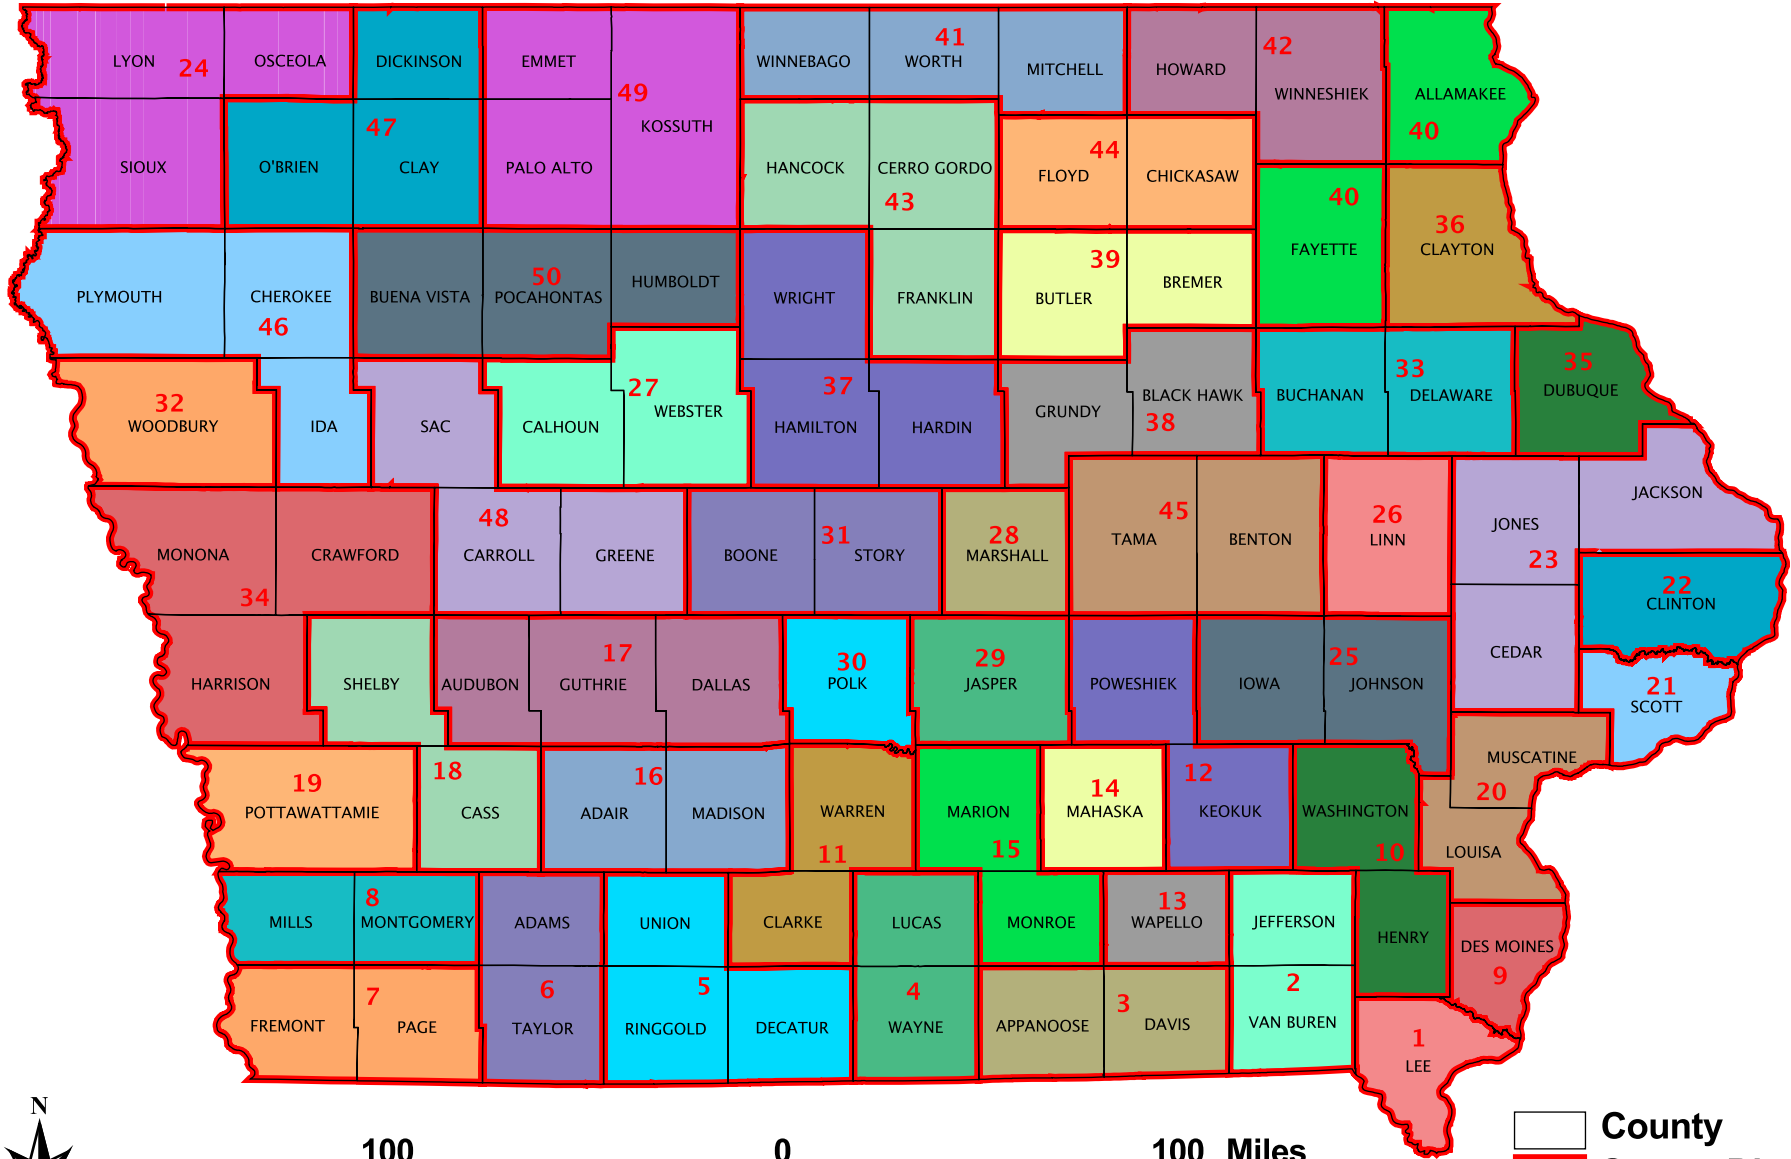

# Iowa Senate Districts 1945-1954

- County
- Senate District