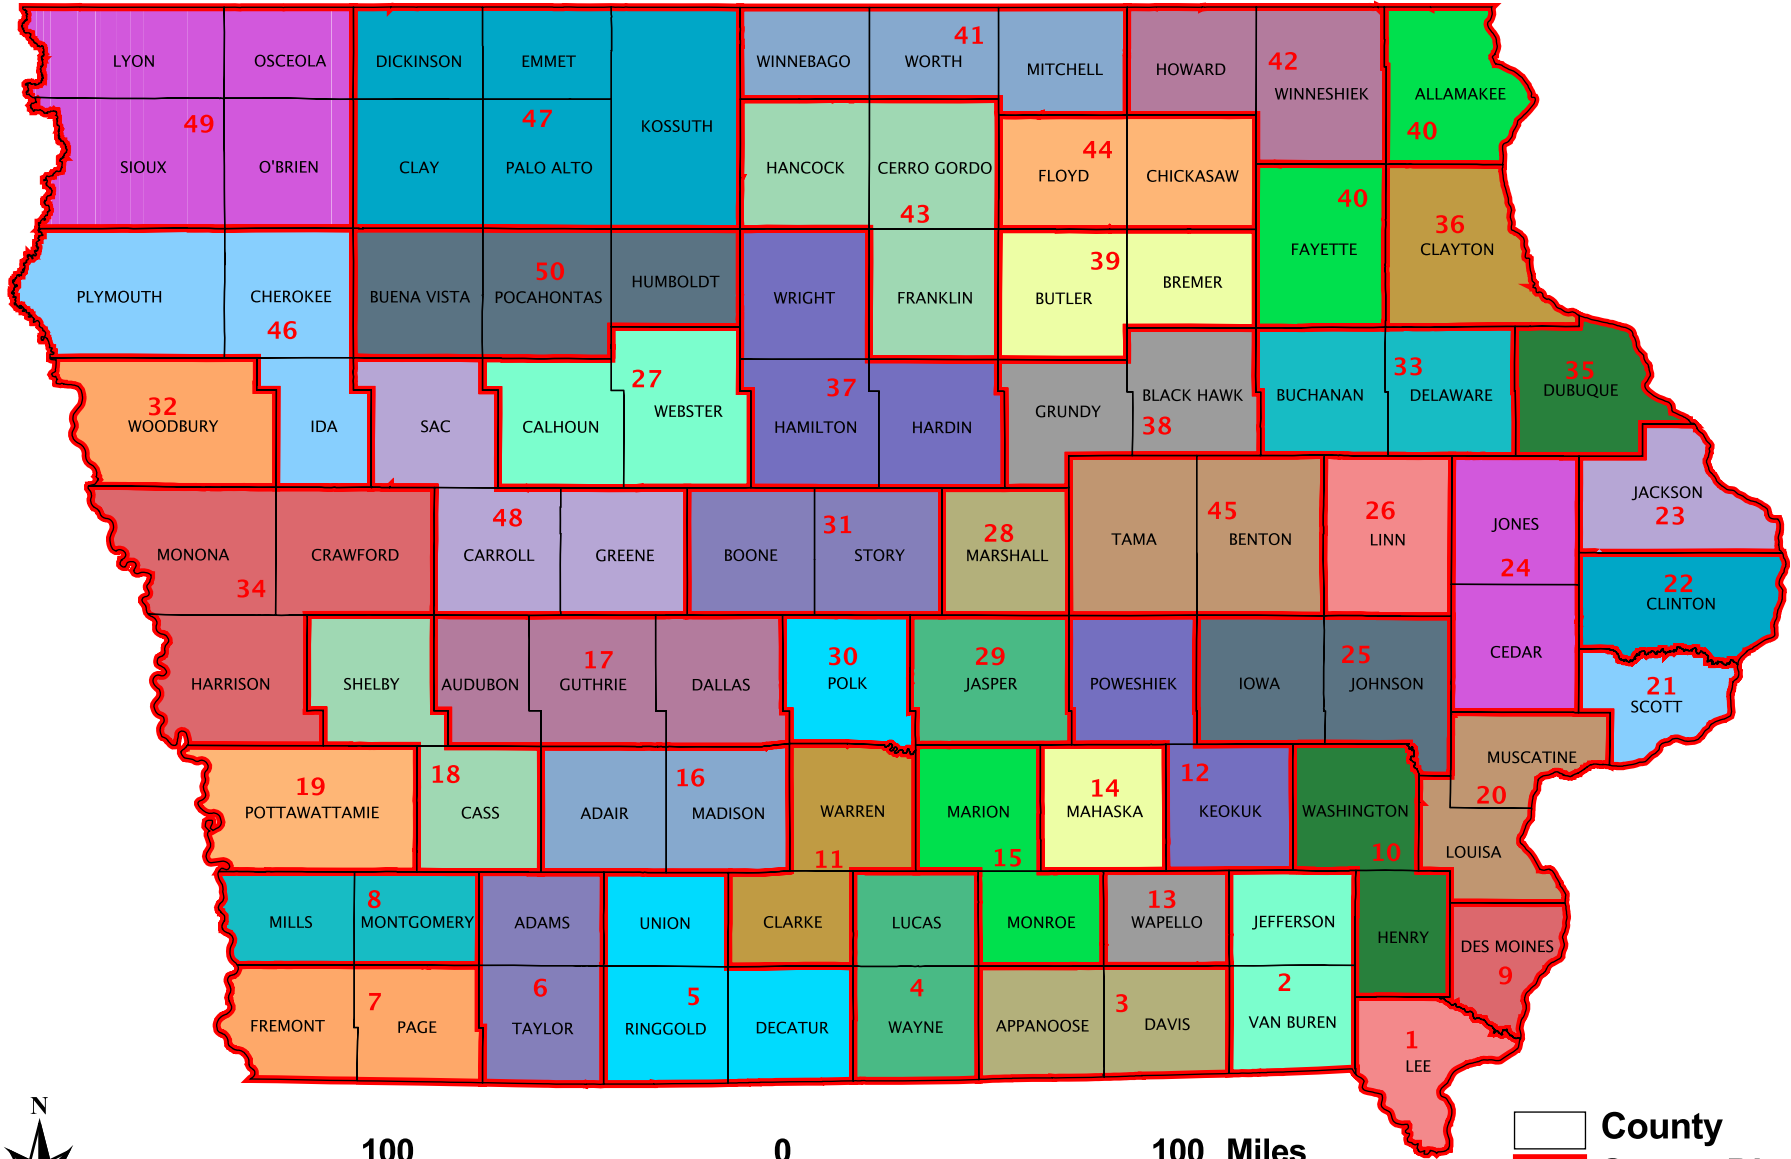

Iowa Senate Districts 1907-1944

- County
- Senate District