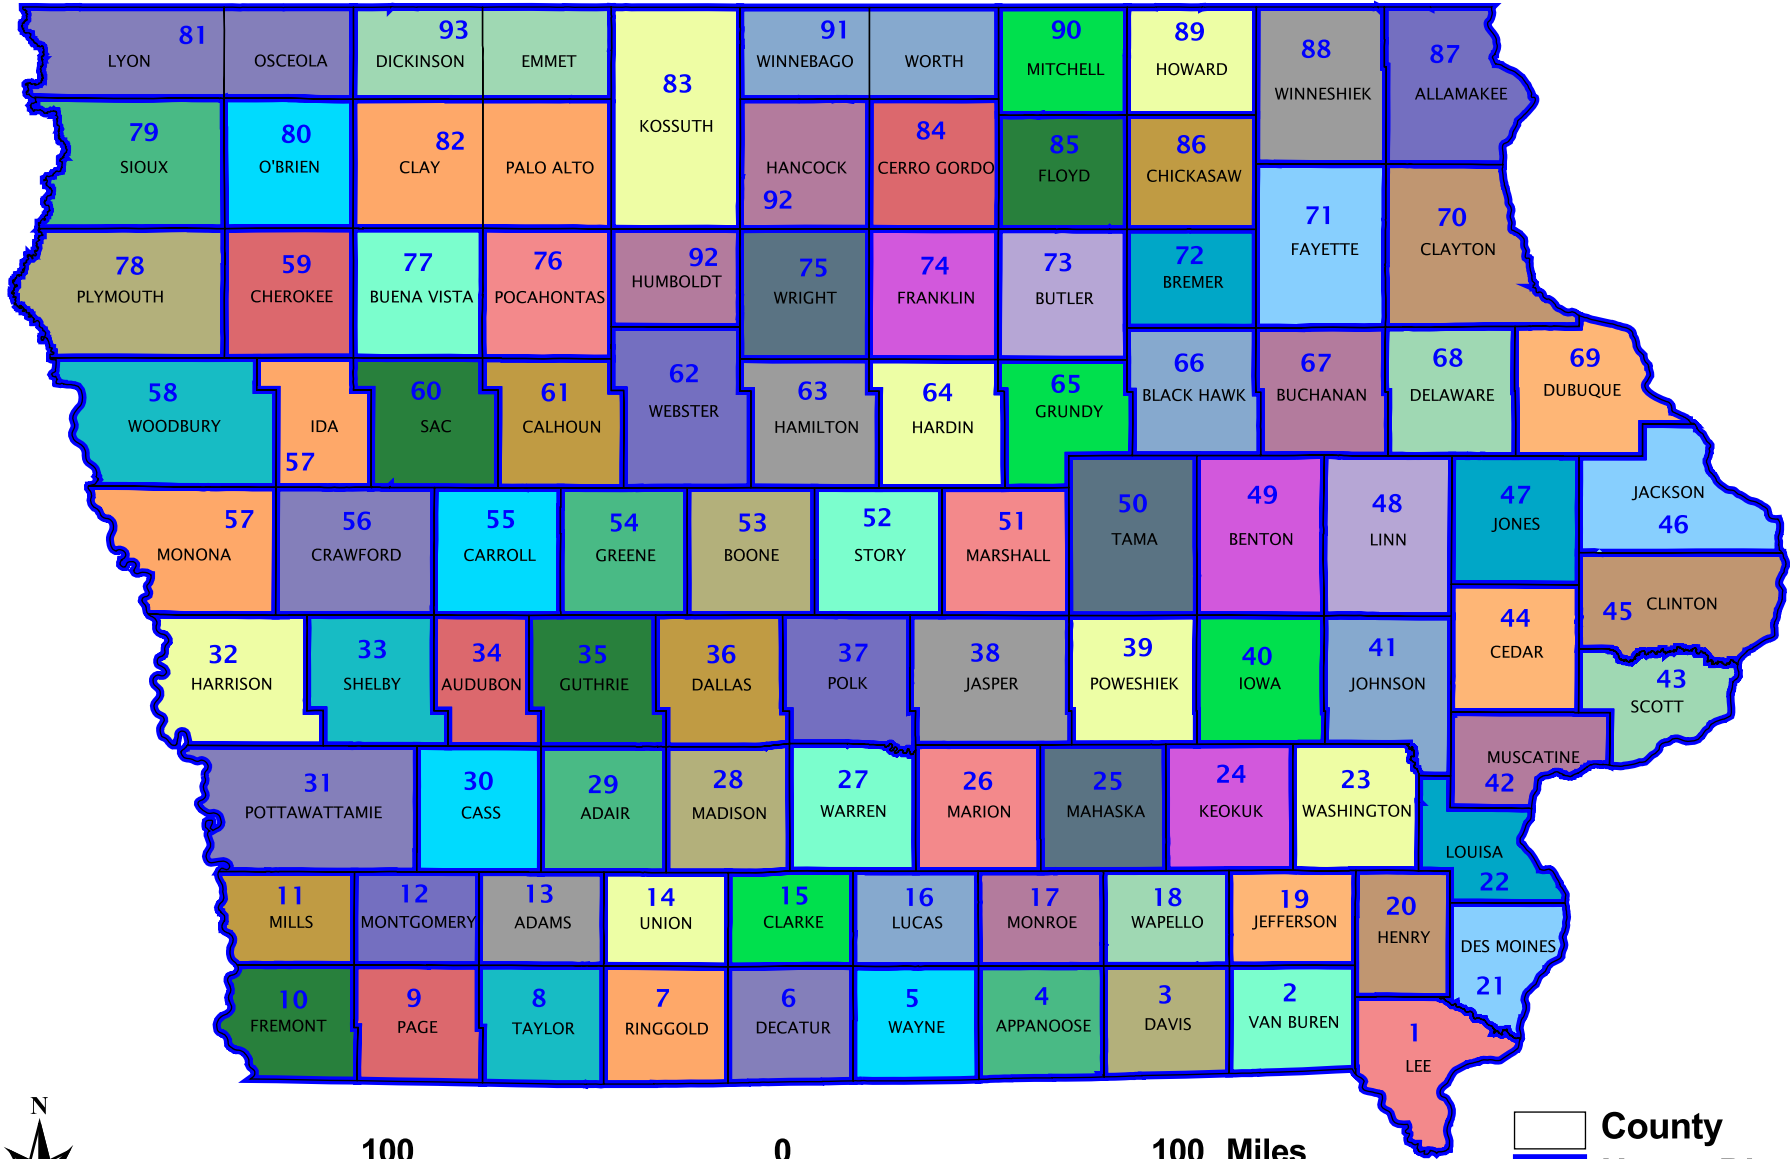

Iowa House Districts 1904-1906

- County
- House District