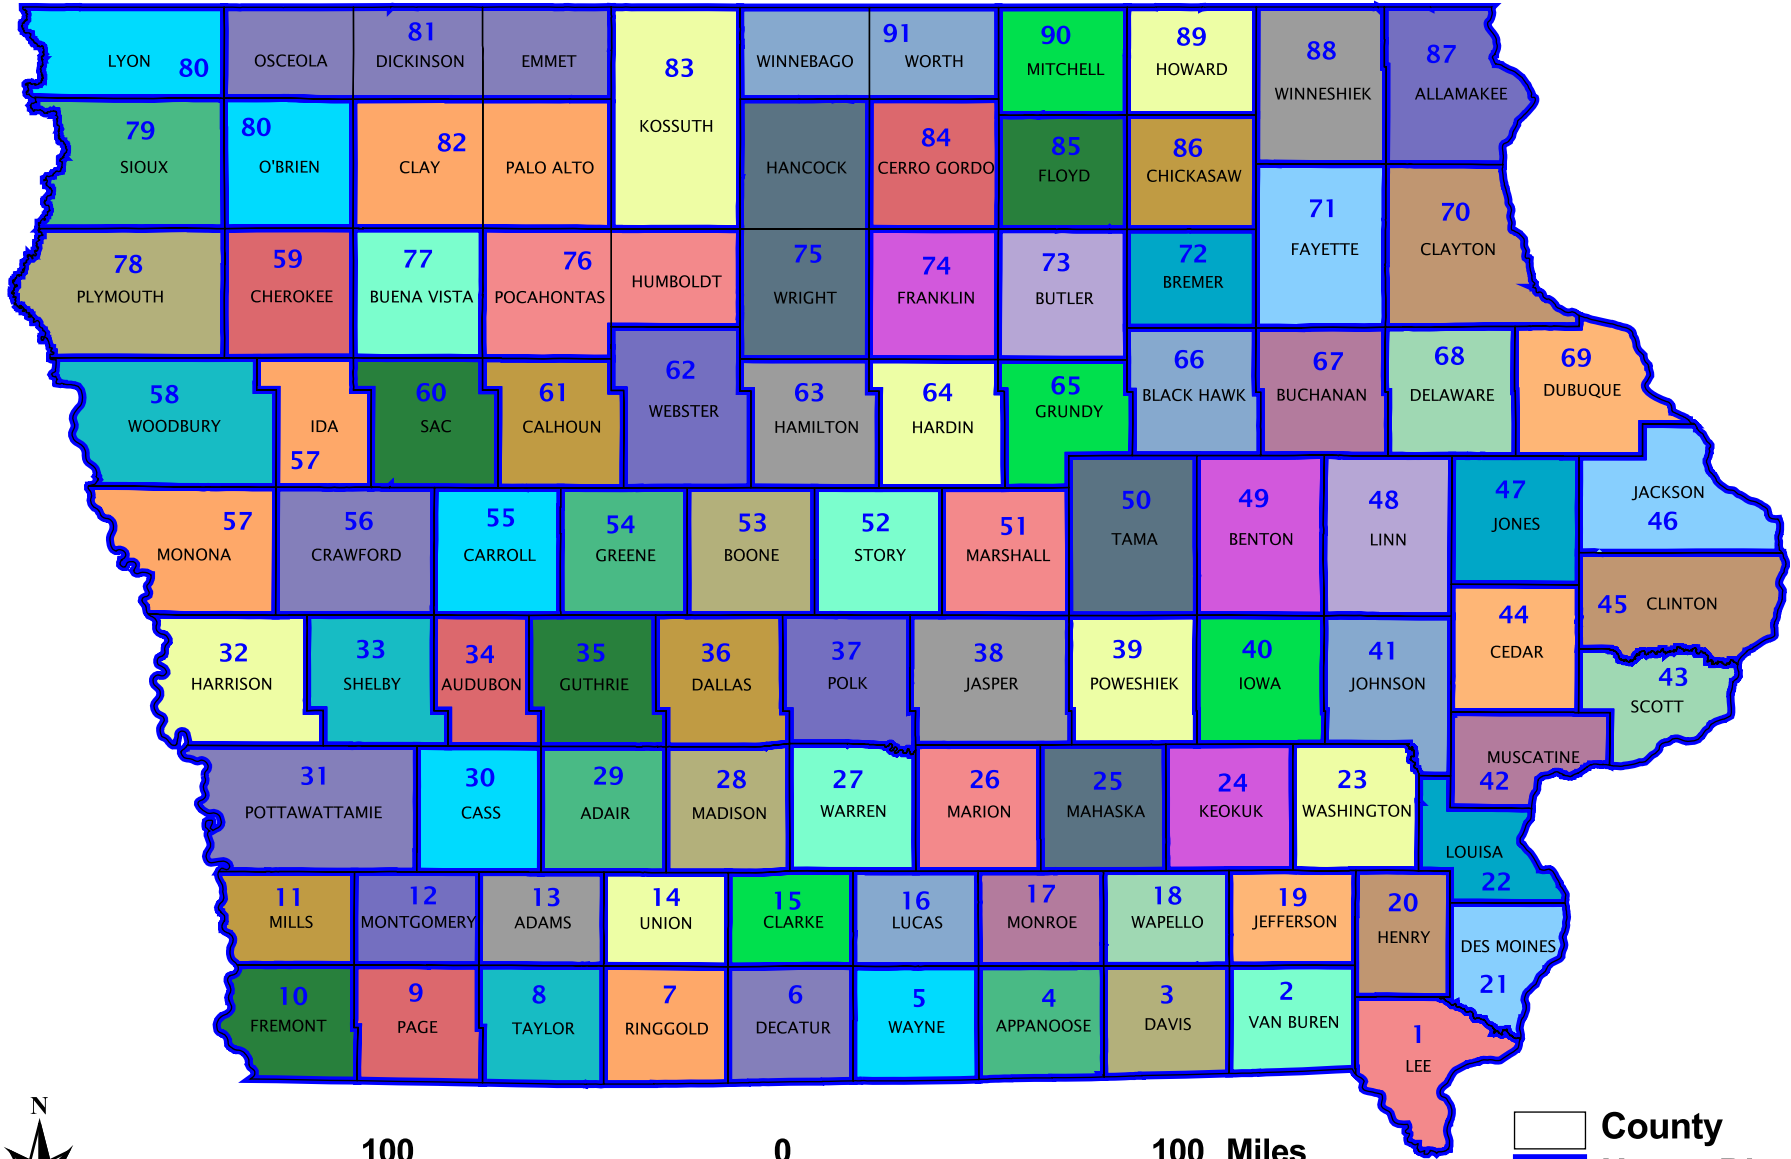

Iowa House Districts 1894-1903

- County
- House District