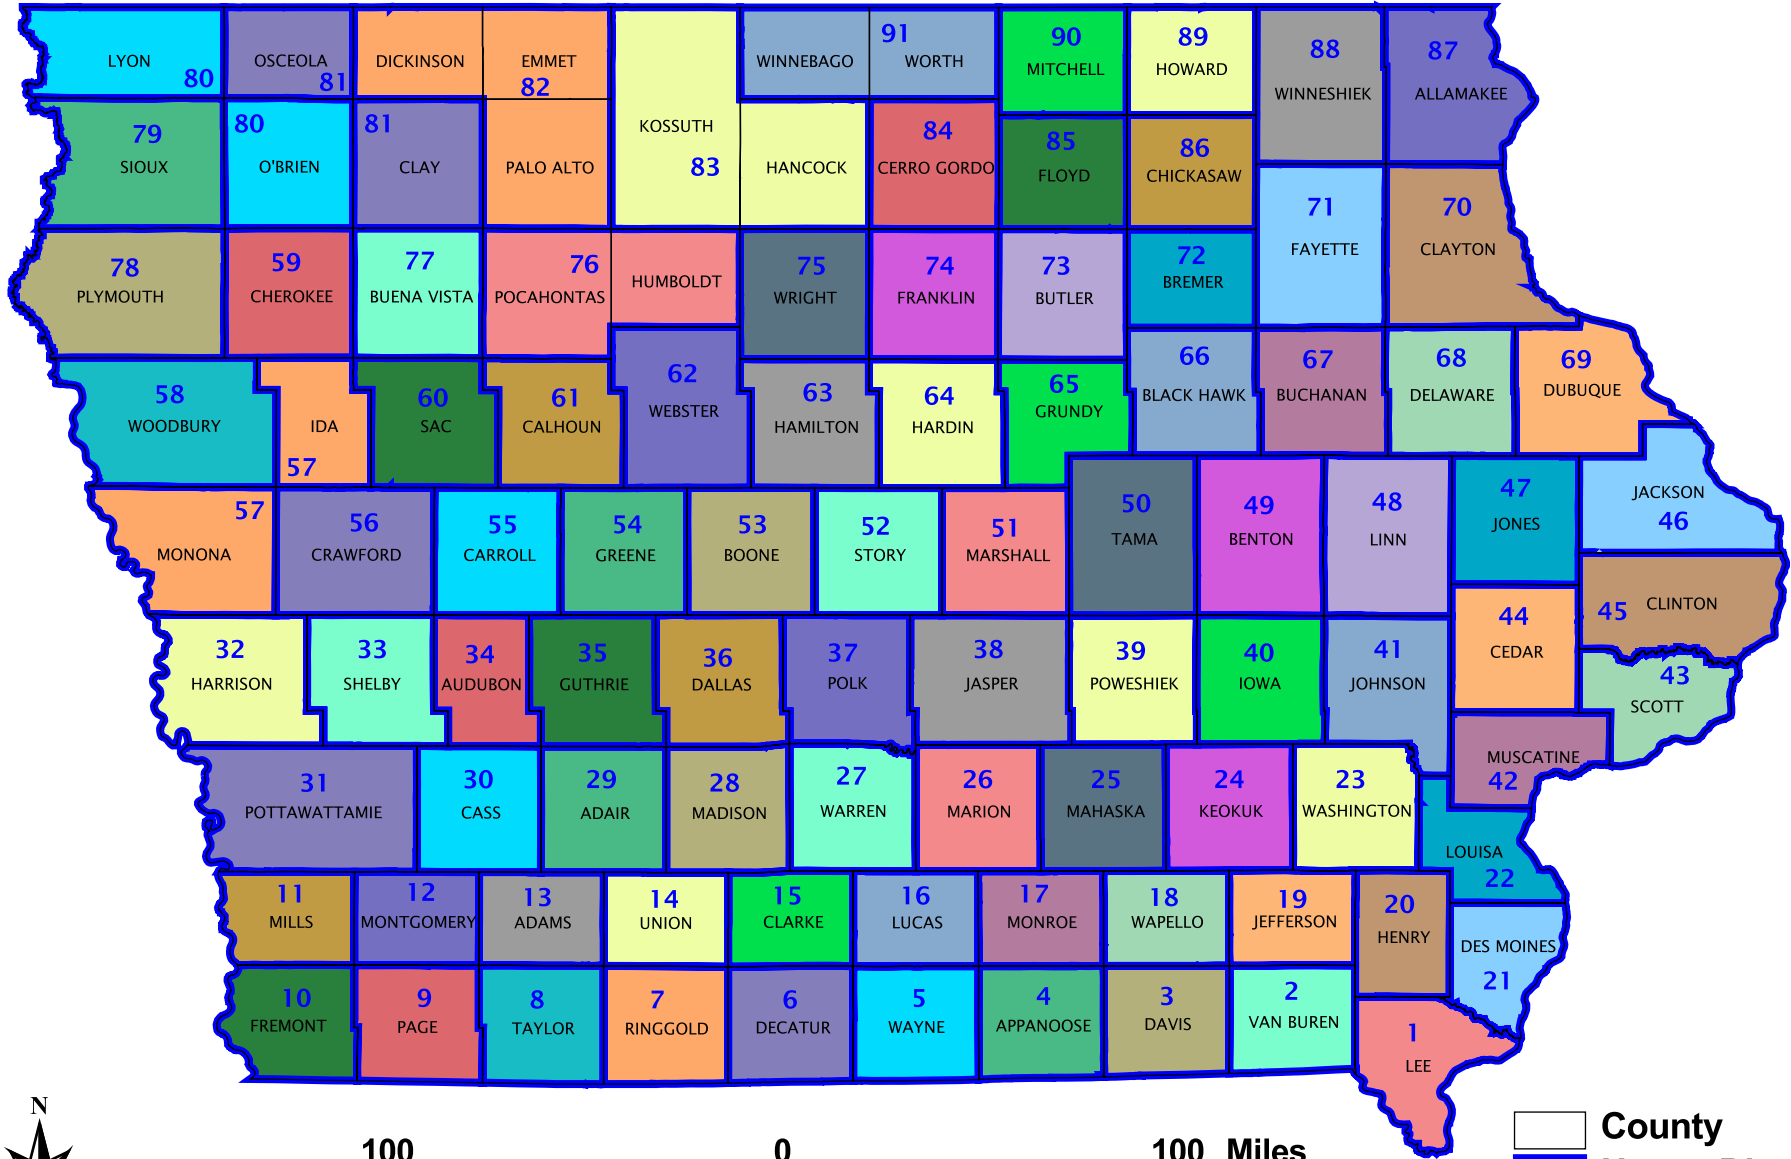

Iowa House Districts 1892-1893

- County
- House District