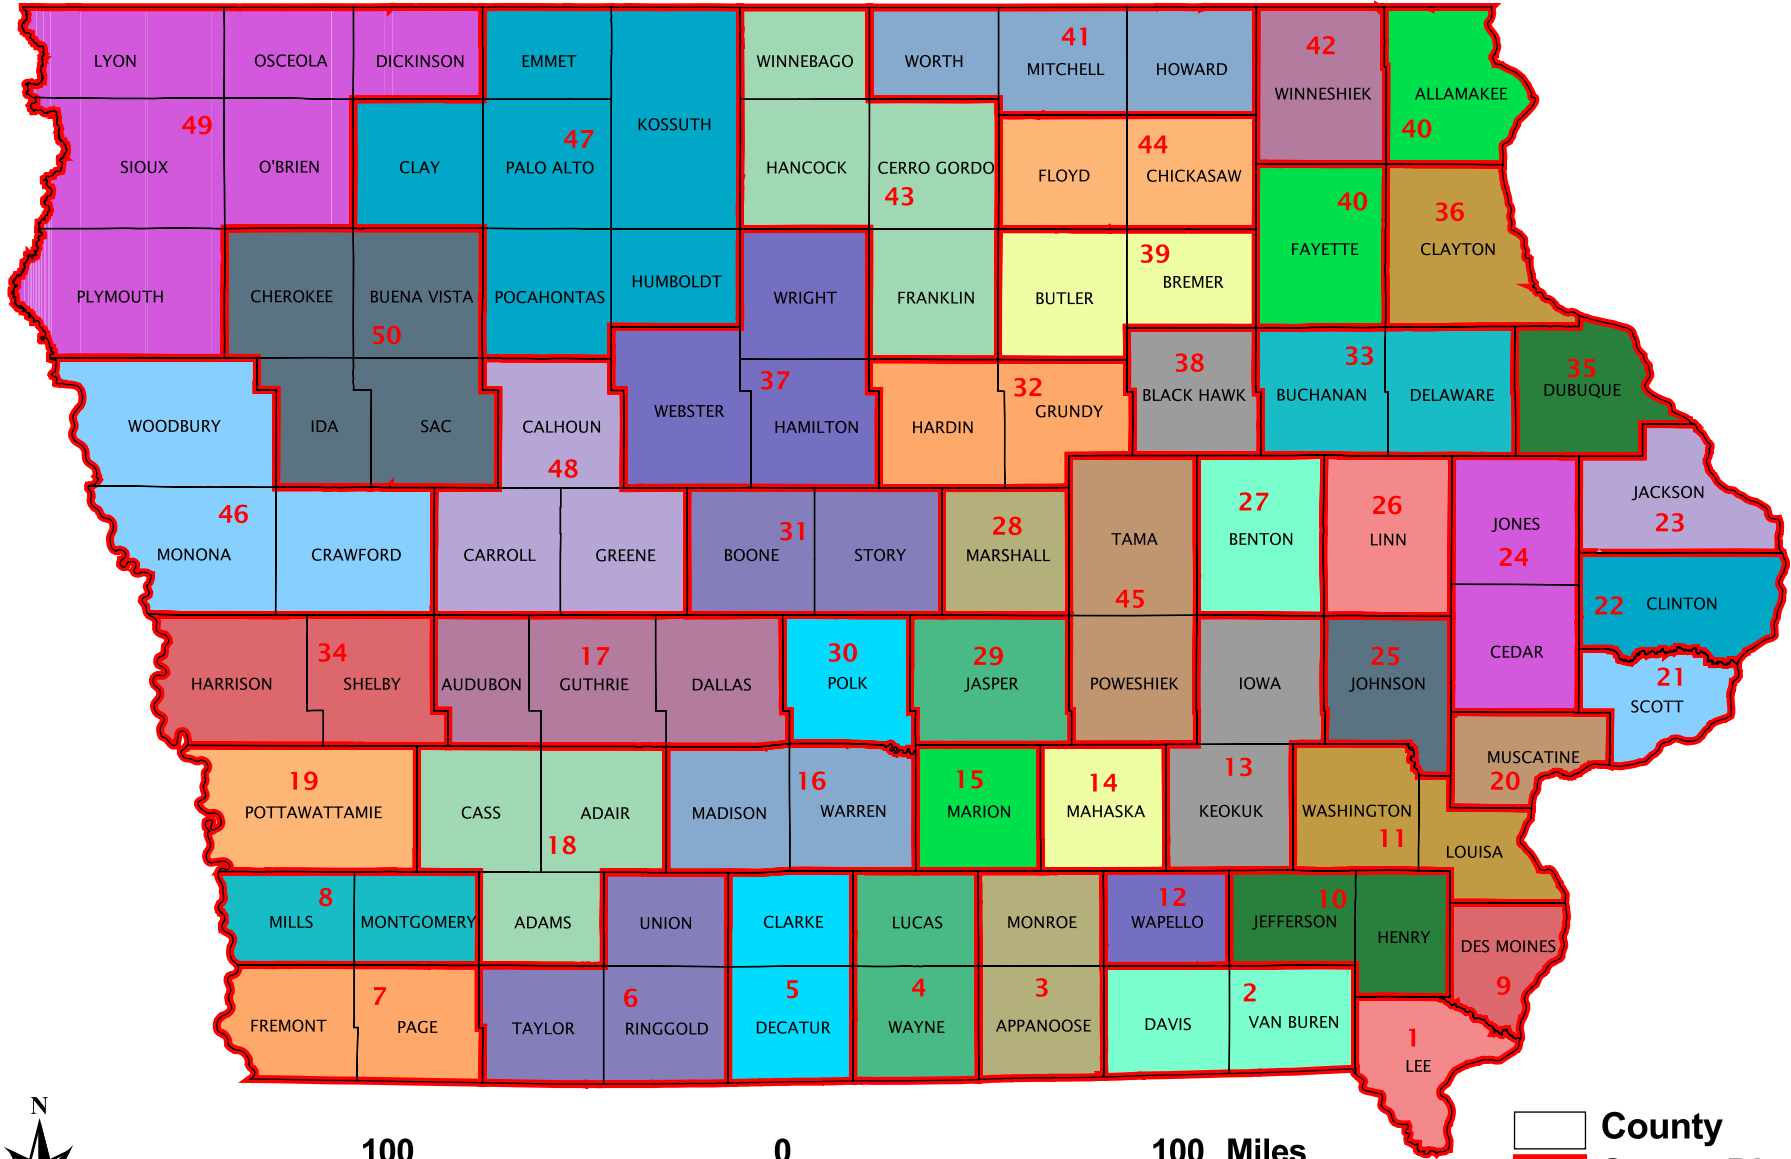

Iowa Senate Districts 1886-1887

- County
- Senate District