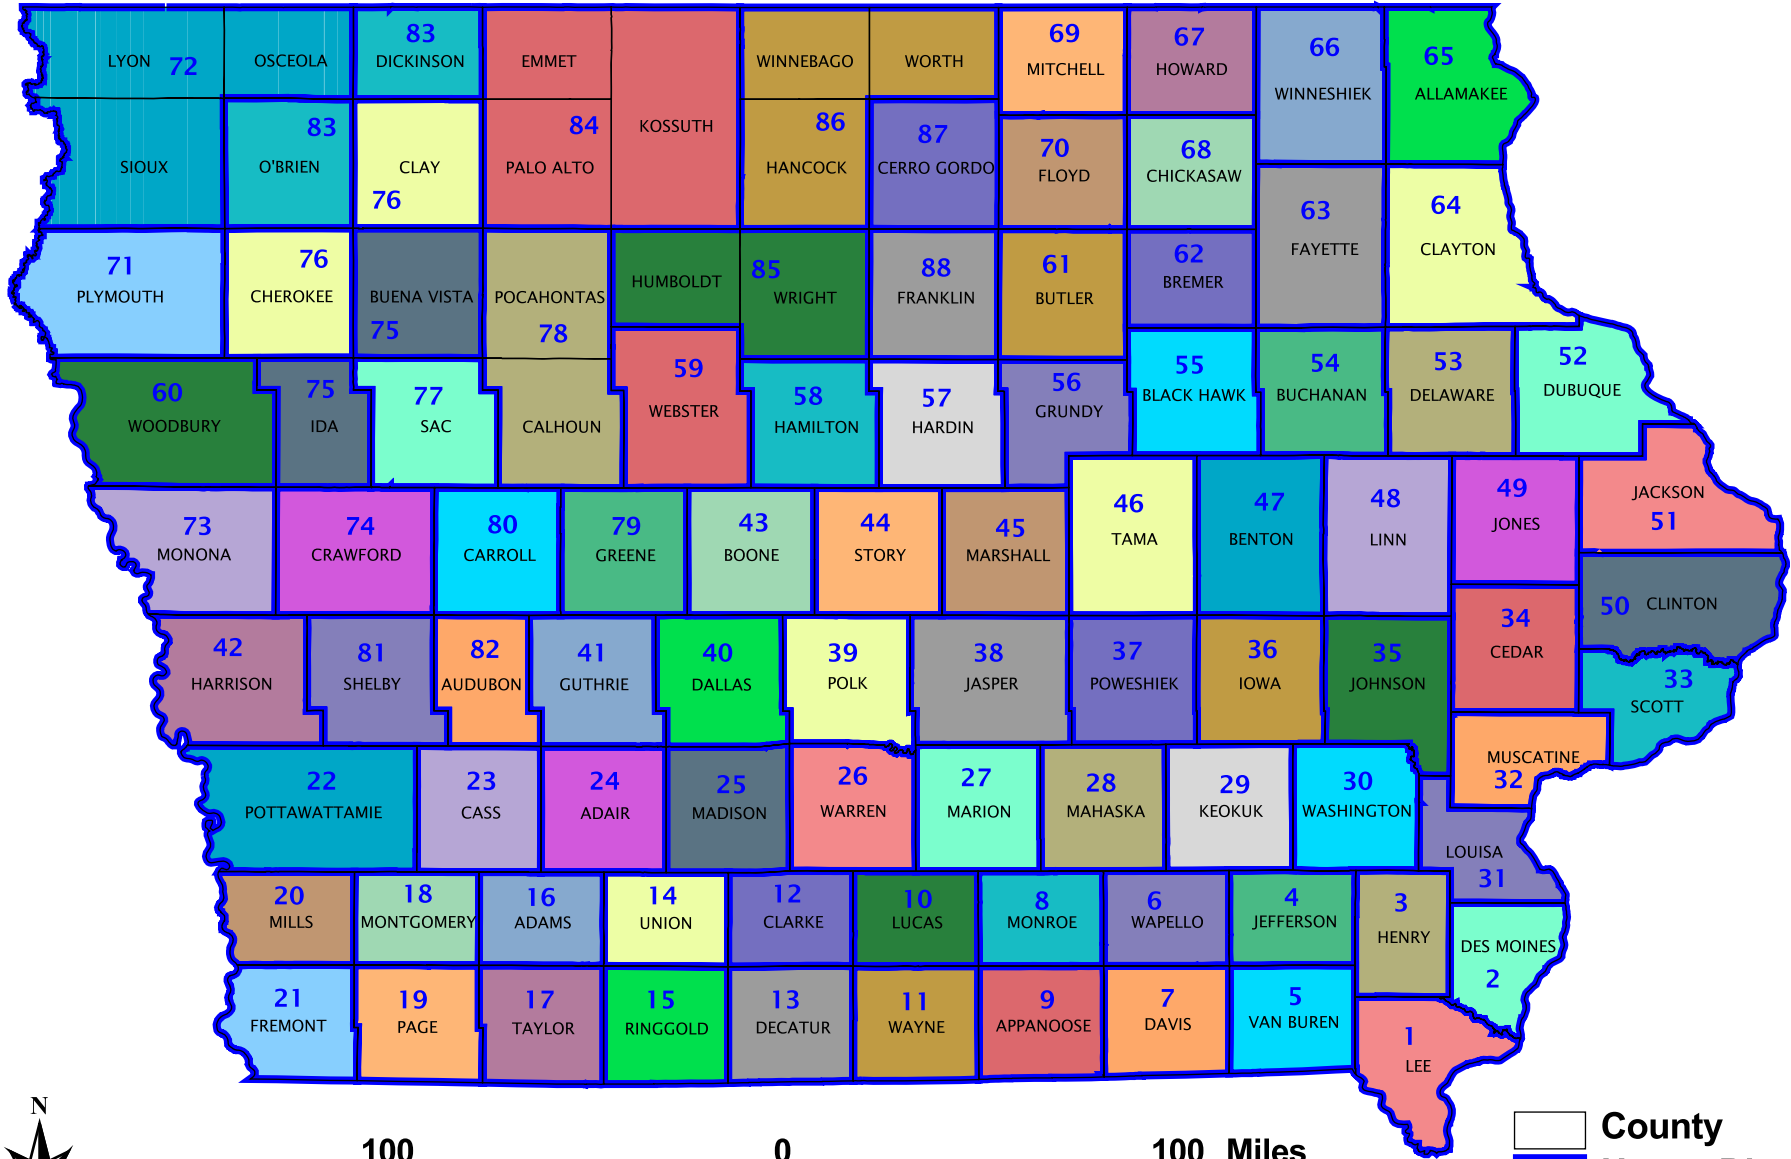

# Iowa House Districts 1884-1887

- County
- House District