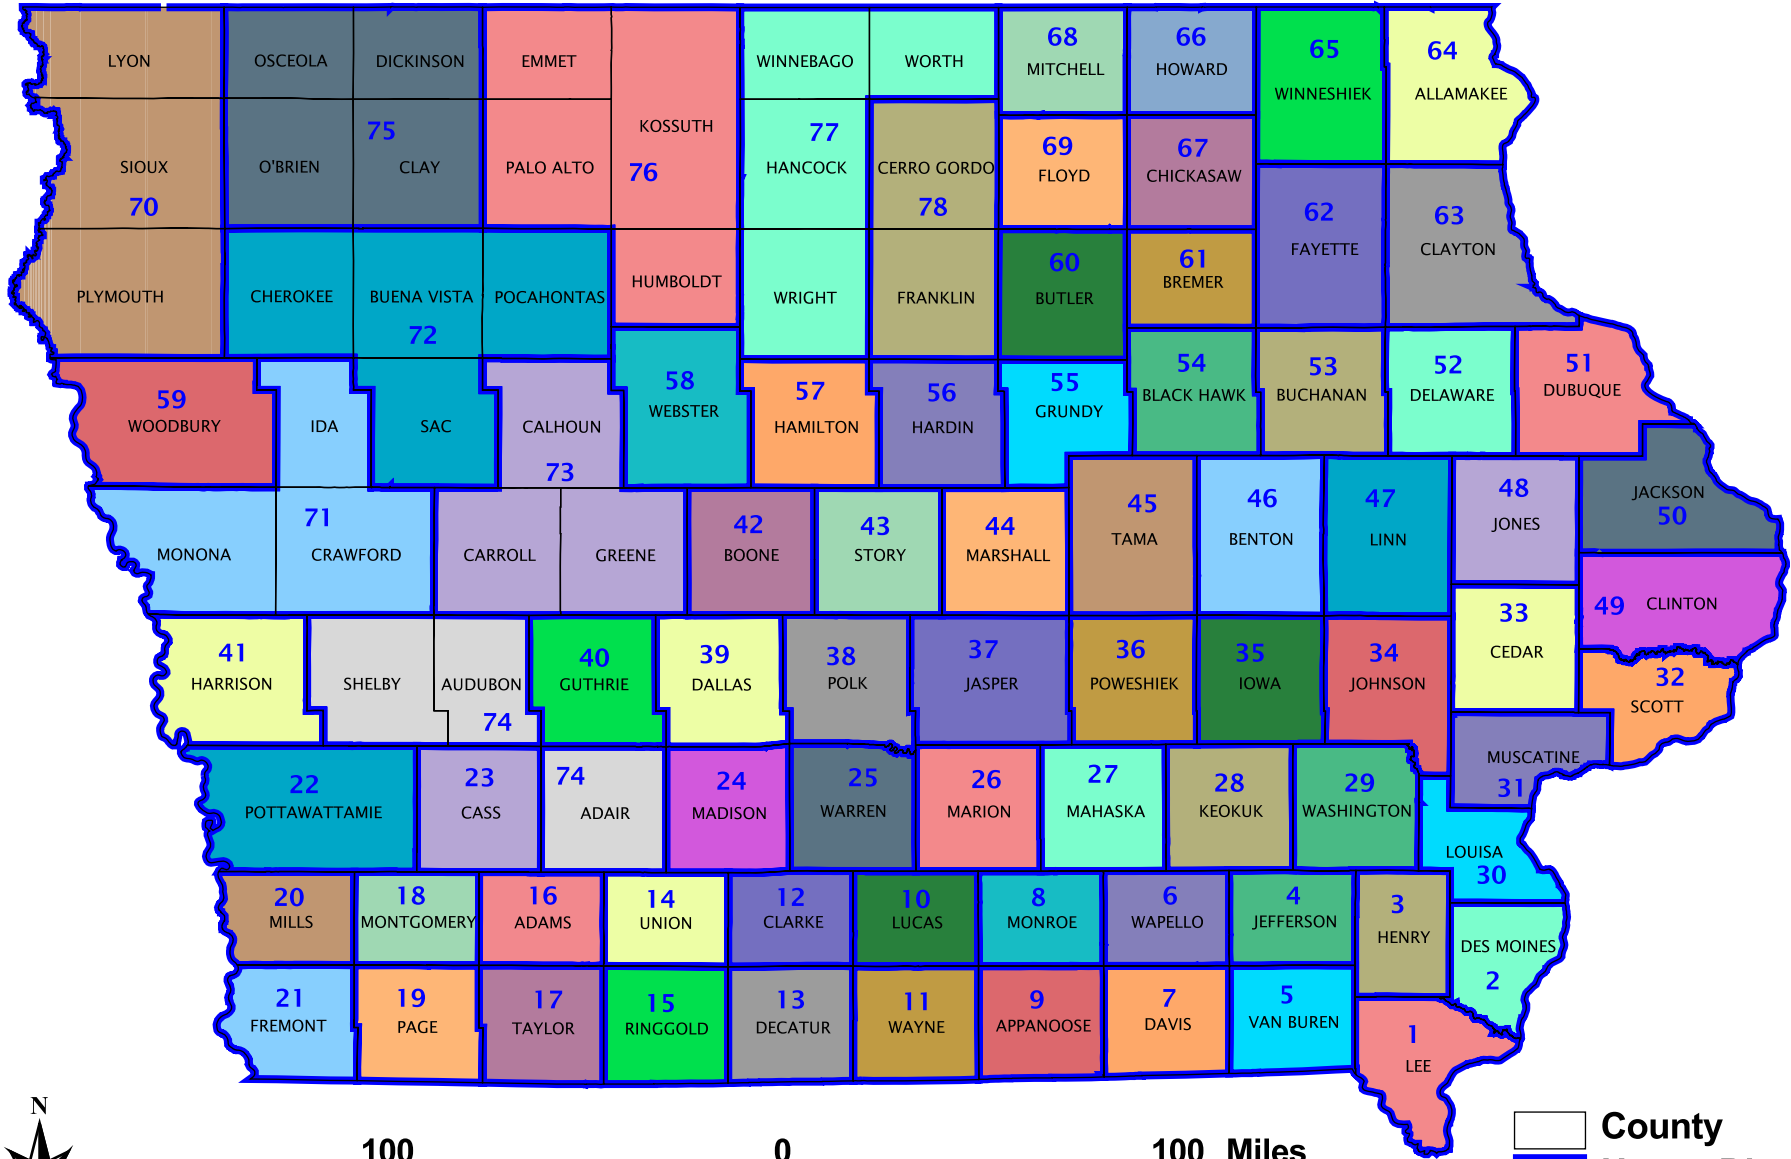

Iowa House Districts 1878-1883

- County
- House District