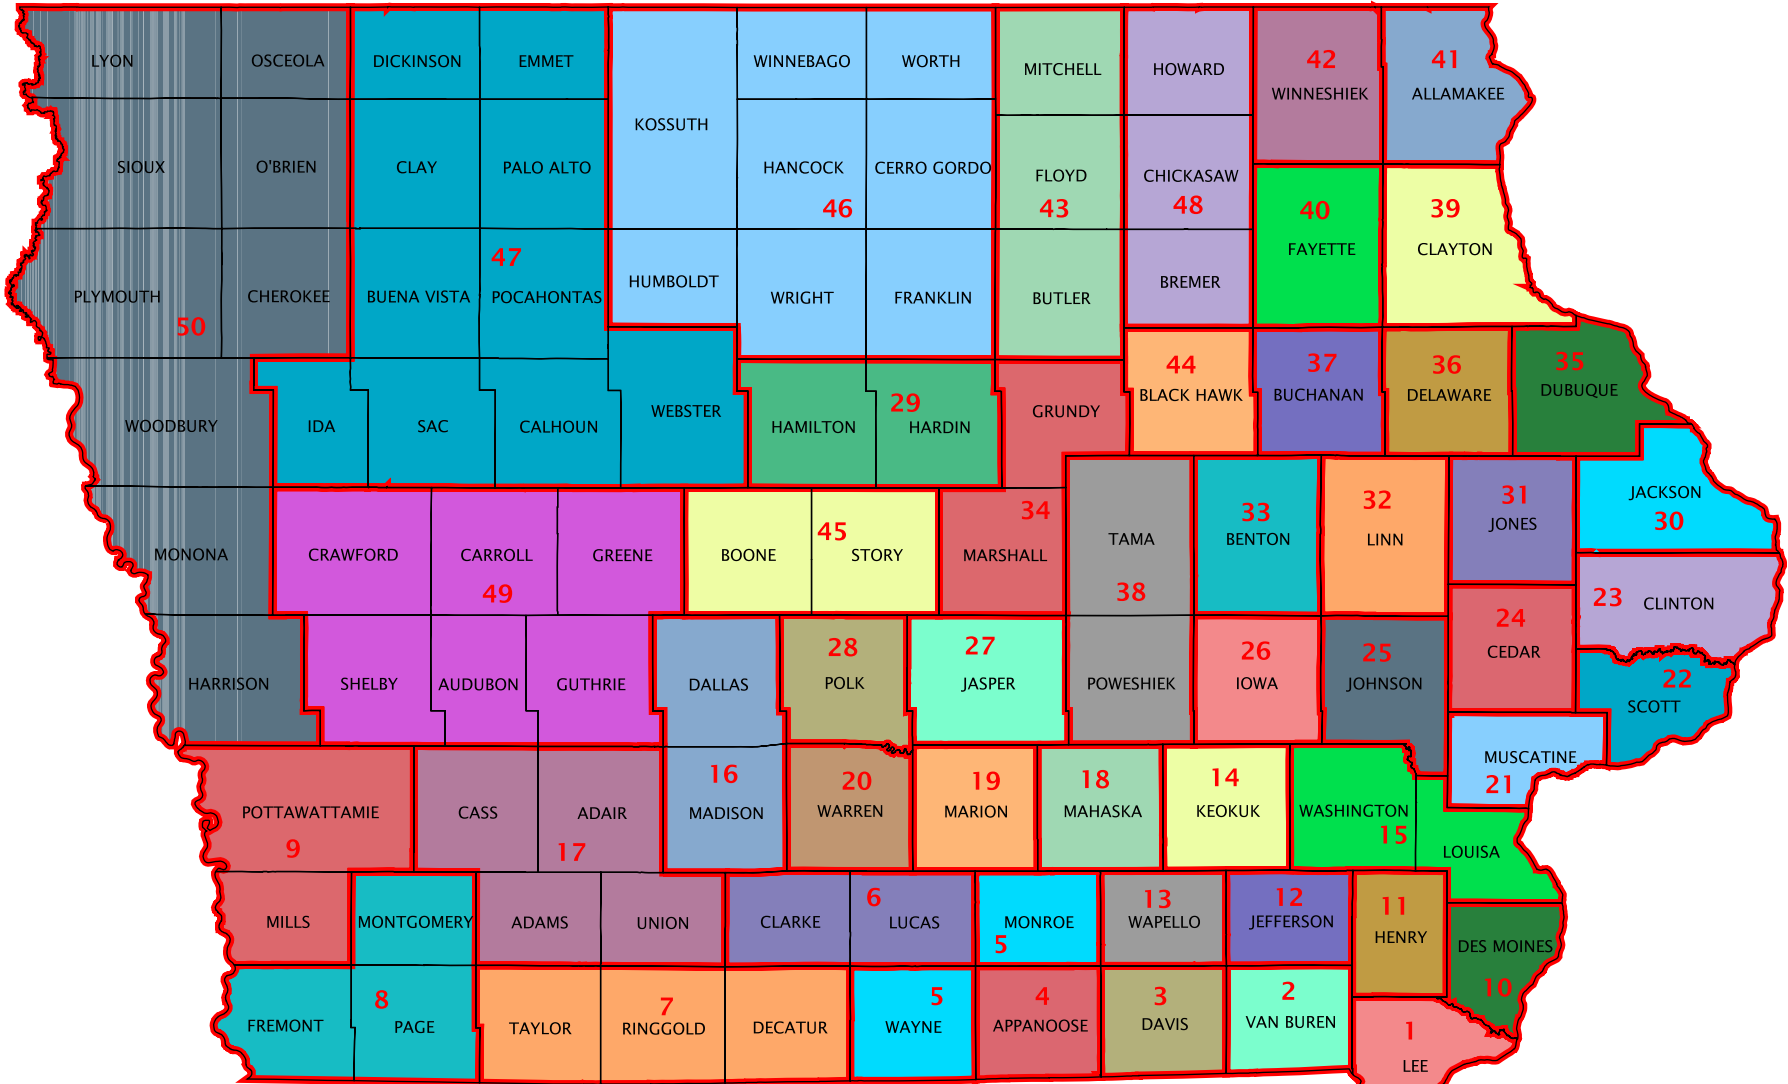

Iowa Senate Districts 1874-1877

County
 Senate District