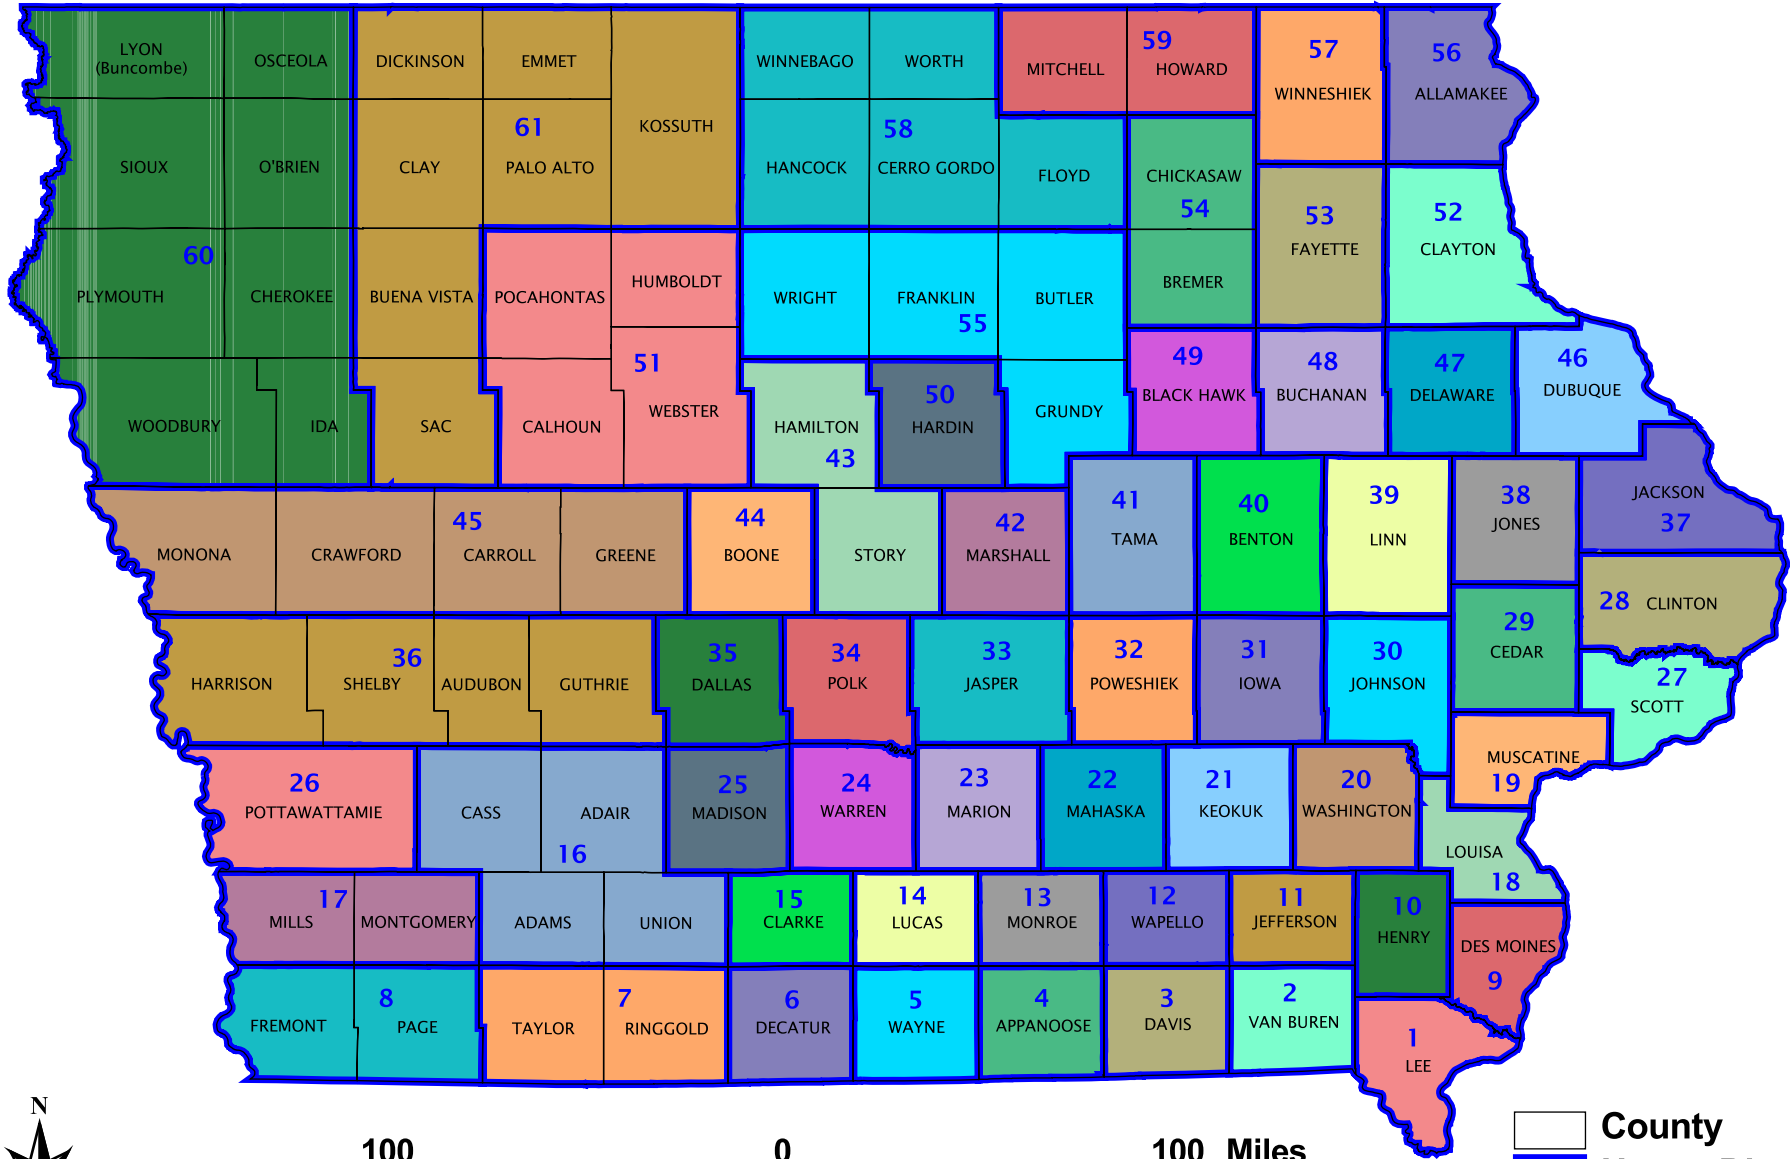

# Iowa House Districts 1860-1861

- County
- House District