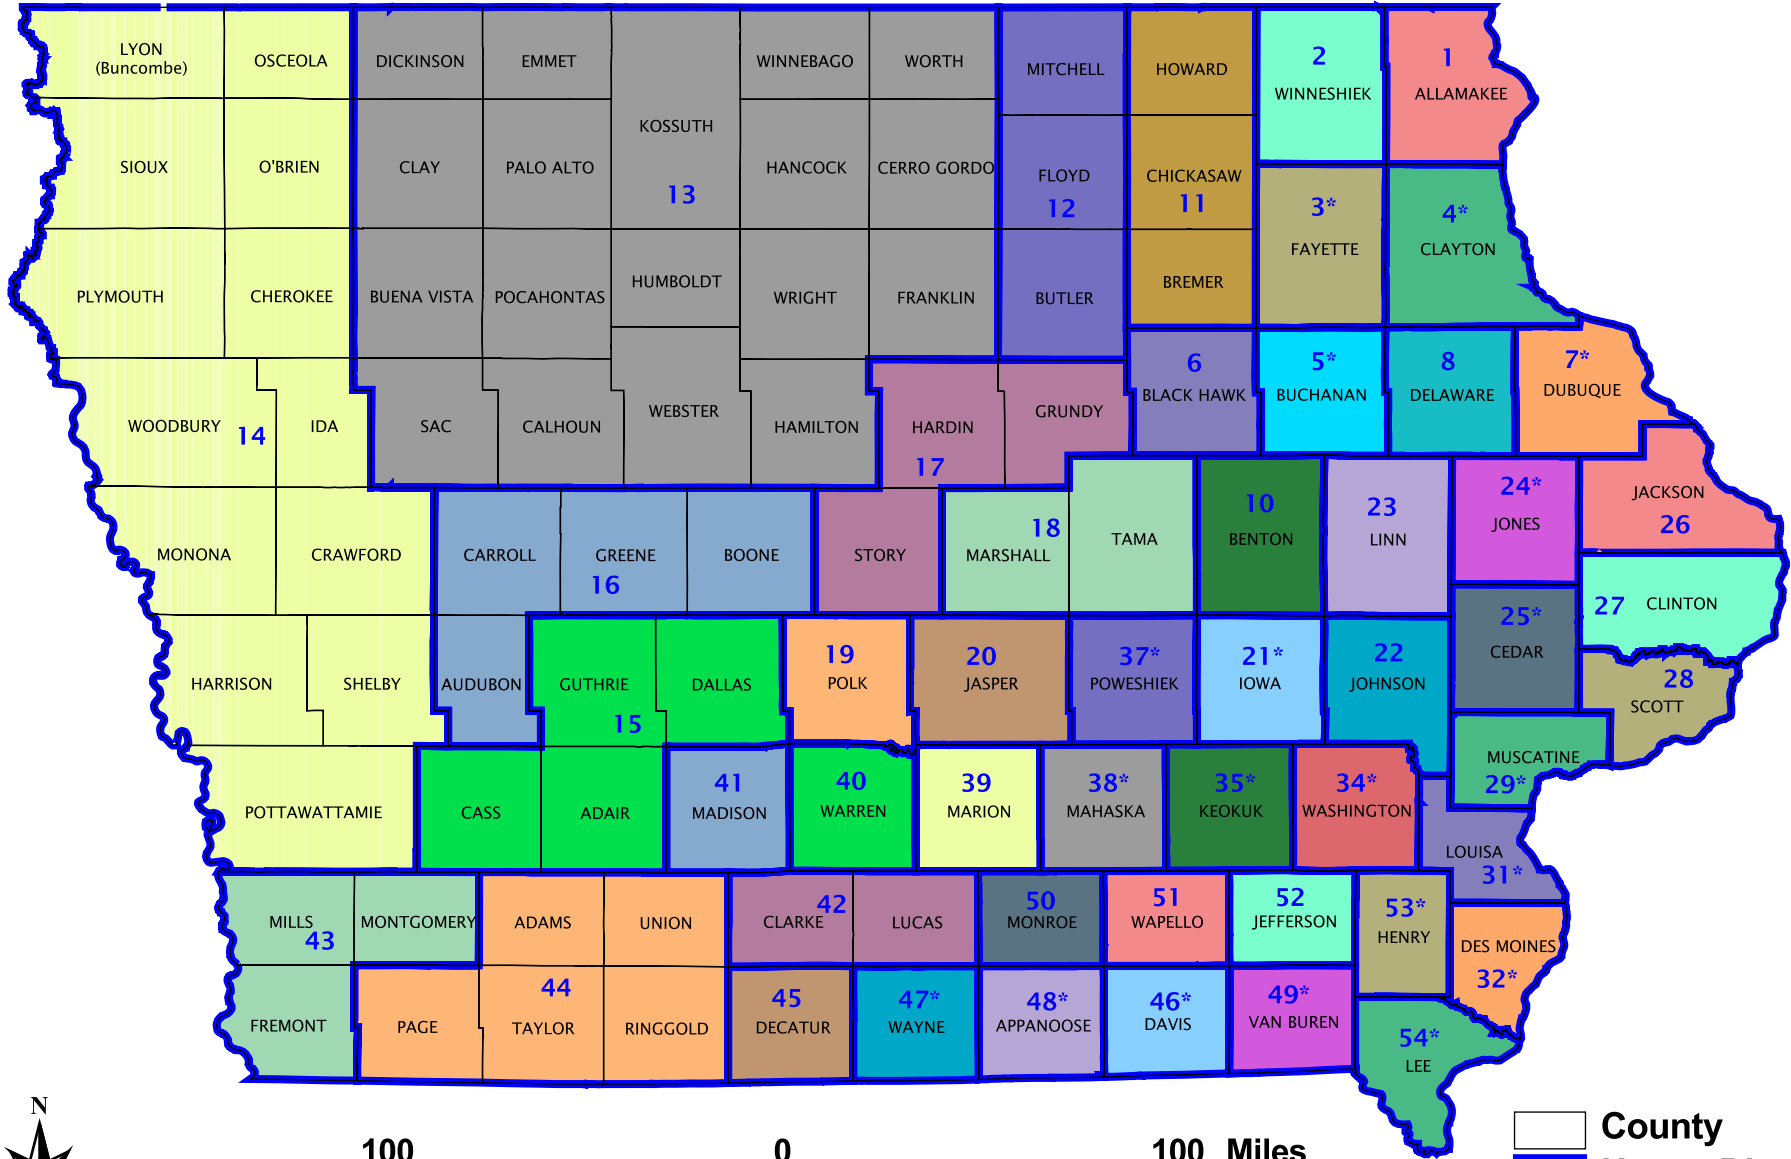

# Iowa House Districts 1858-1859

County  
 House District

\* District 5 includes District 3.  
 District 9 includes Districts 4, 7 and 24.  
 District 21 includes Districts 37 and 38.  
 District 30 includes Districts 25 and 29.  
 District 33 includes Districts 31 and 32.  
 District 36 includes Districts 34 and 35.  
 District 37 includes District 21.  
 District 47 includes Districts 46 and 48.  
 District 55 includes Districts 49, 53 and 54.