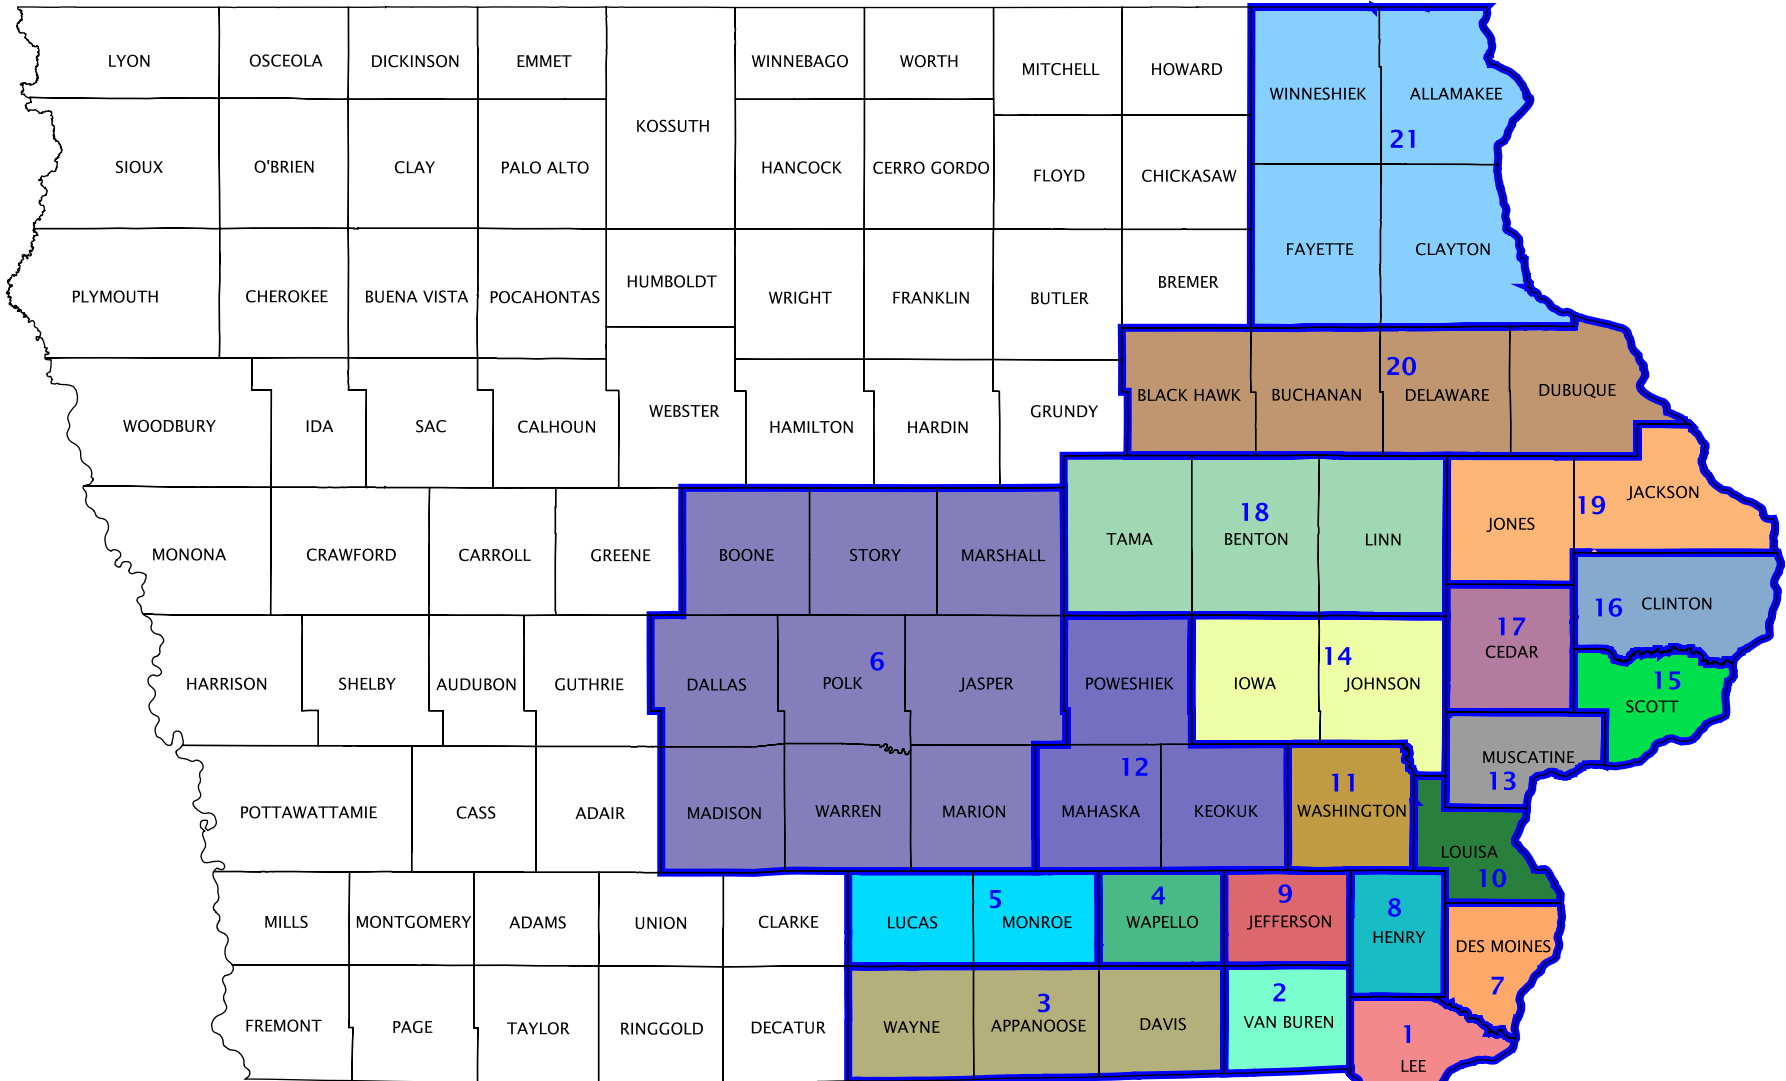

Iowa House Districts 1850-1851

County
 House District

* NOTE: District numbers displayed are for reference only. The Iowa legislature assigned no district numbers at the time.