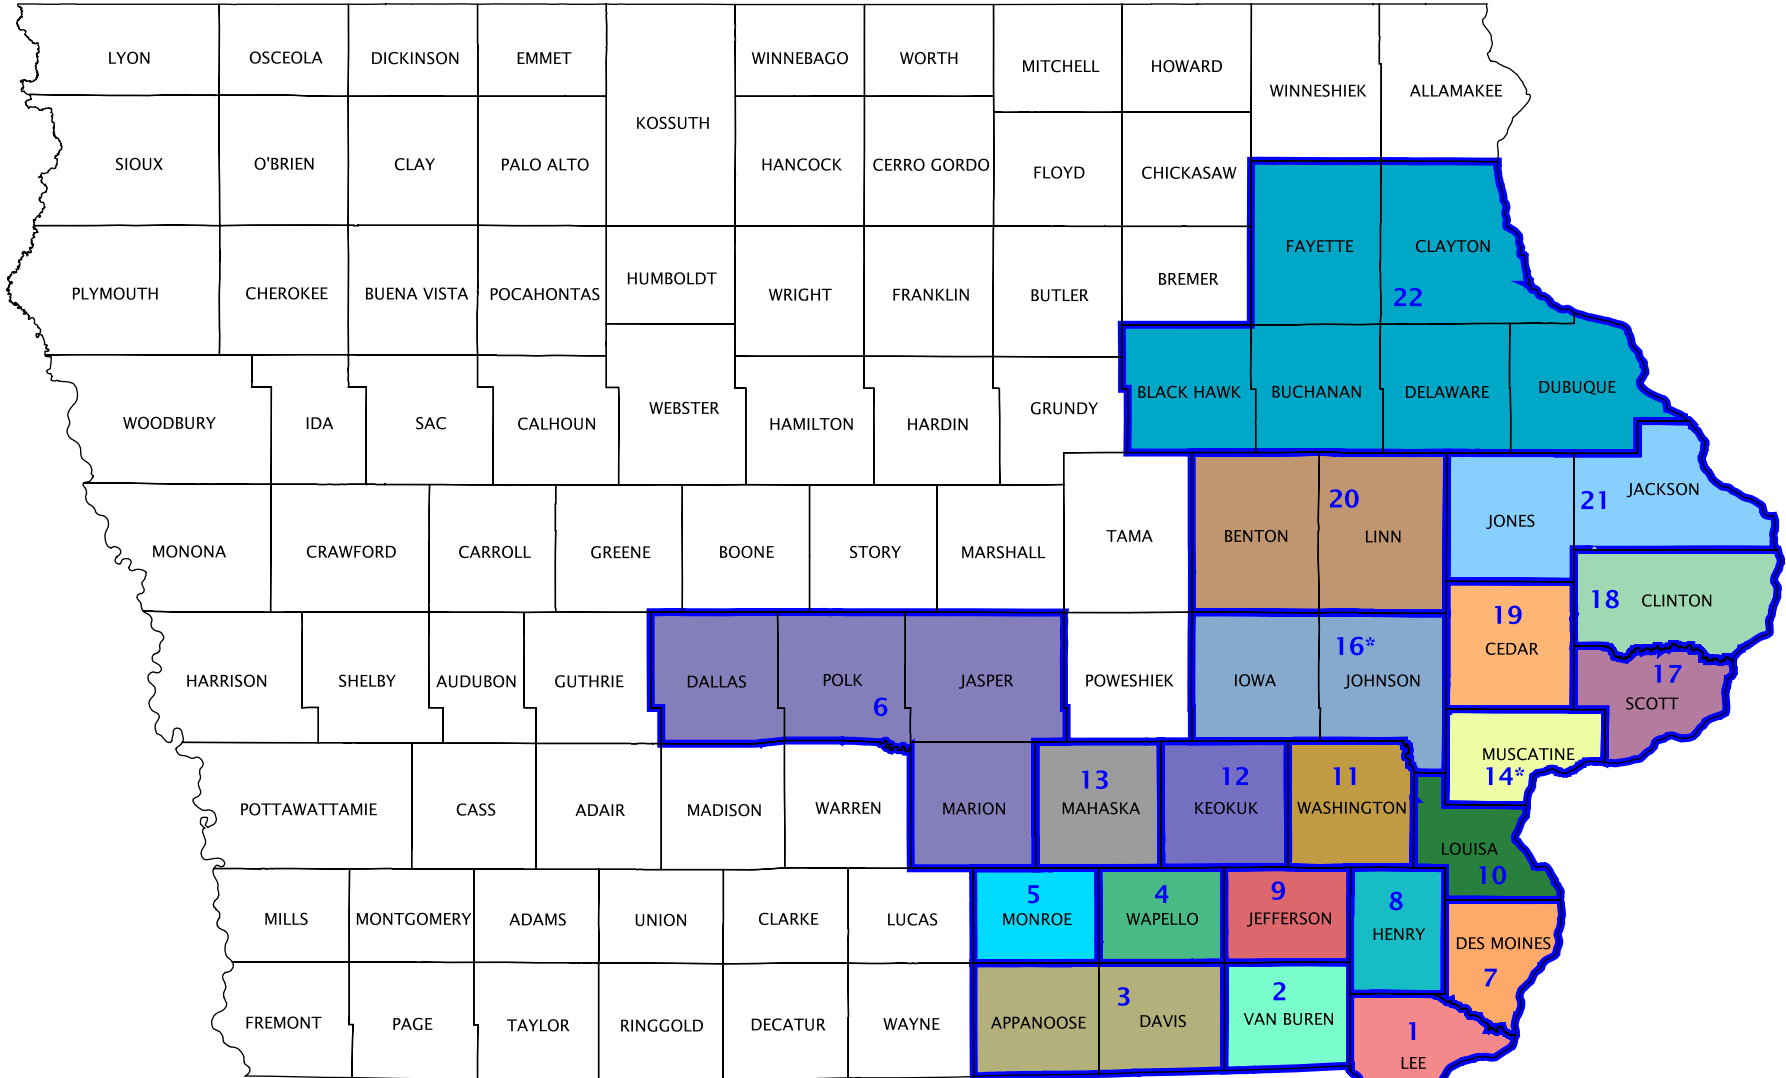

# Iowa House Districts 1848-1849

County  
 House District

\* NOTE: District numbers displayed are for reference only. The Iowa legislature assigned no district numbers at the time. District 15 includes Districts 14 and 16.