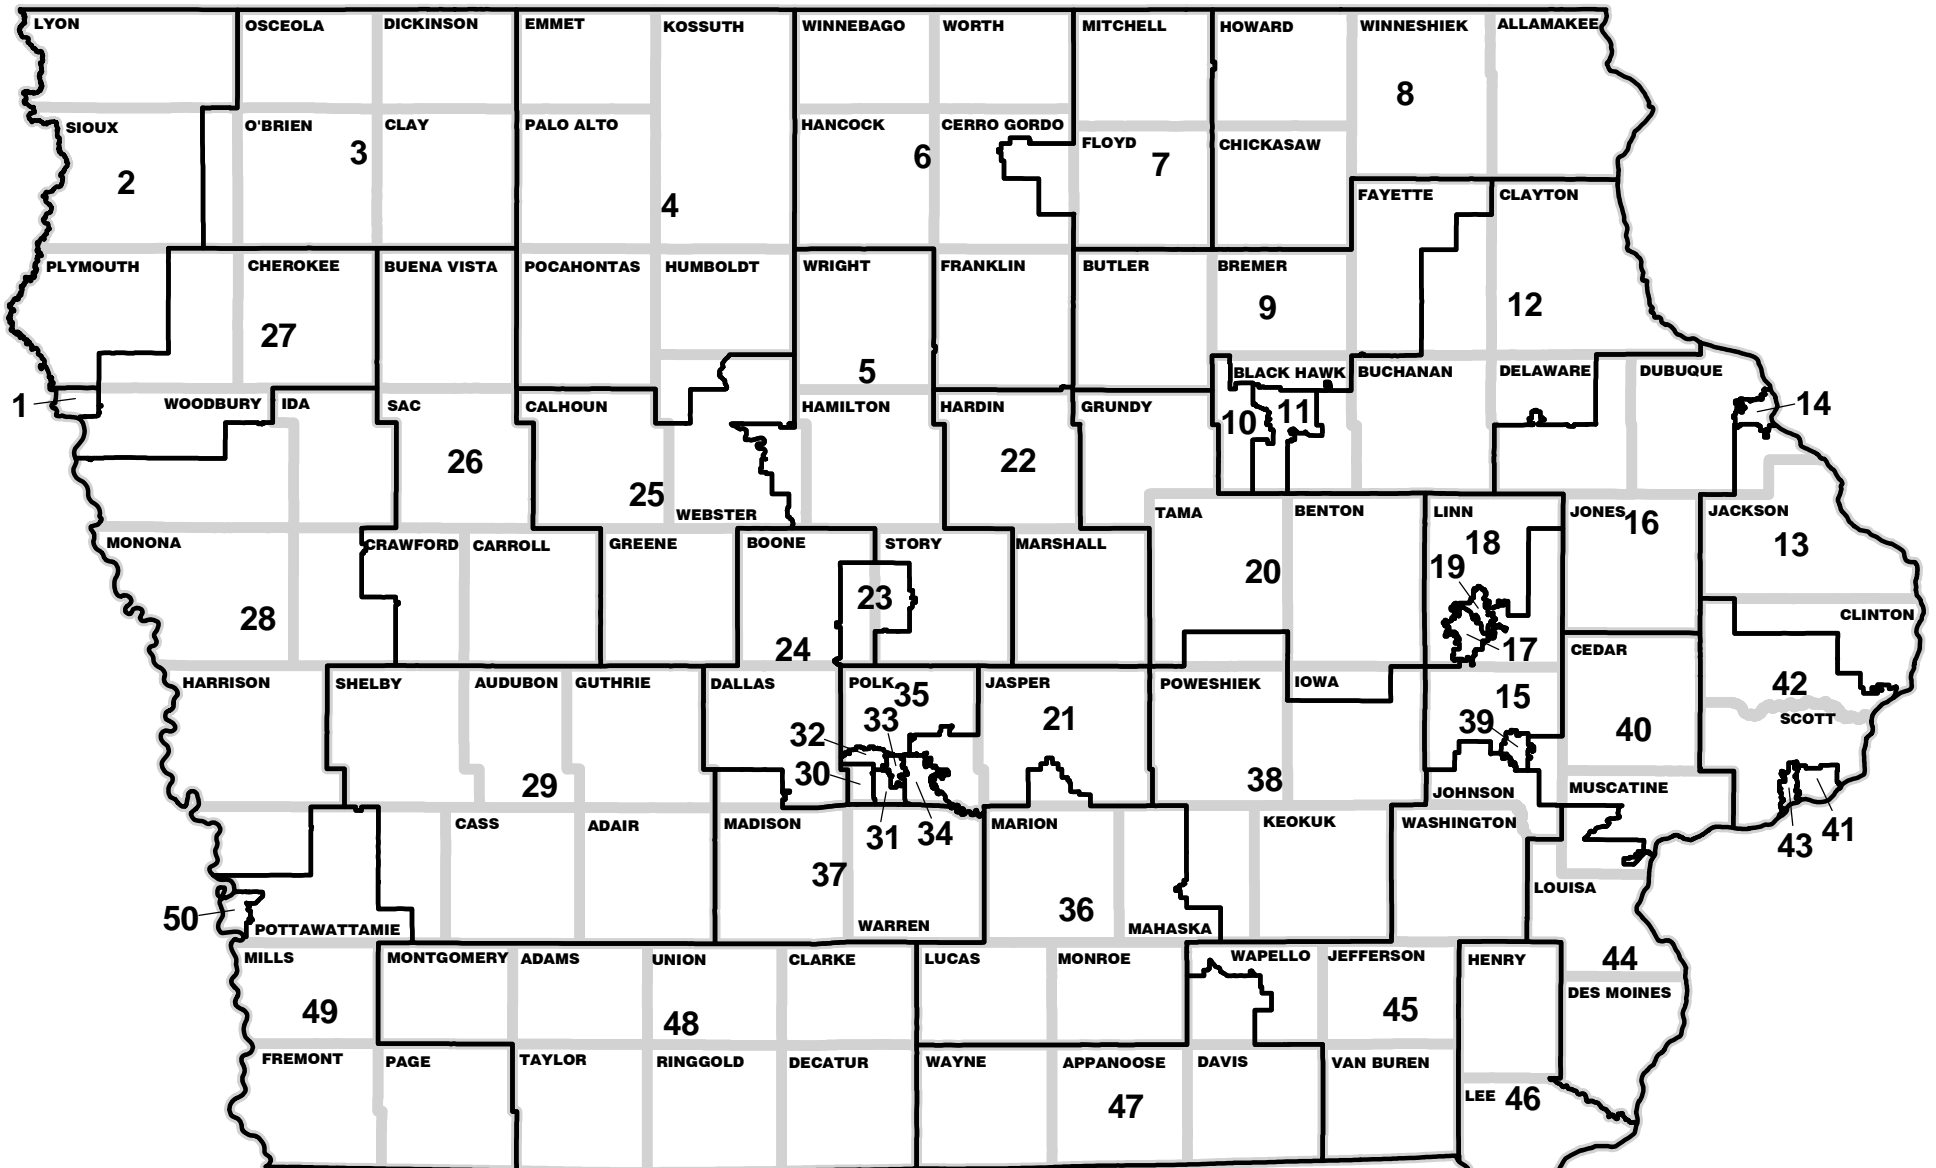

IOWA SENATE DISTRICTS

Effective Beginning with the Elections in 2002 for the 80th Iowa General Assembly

Senate
 County

Prepared by the Iowa Legislative Service Bureau