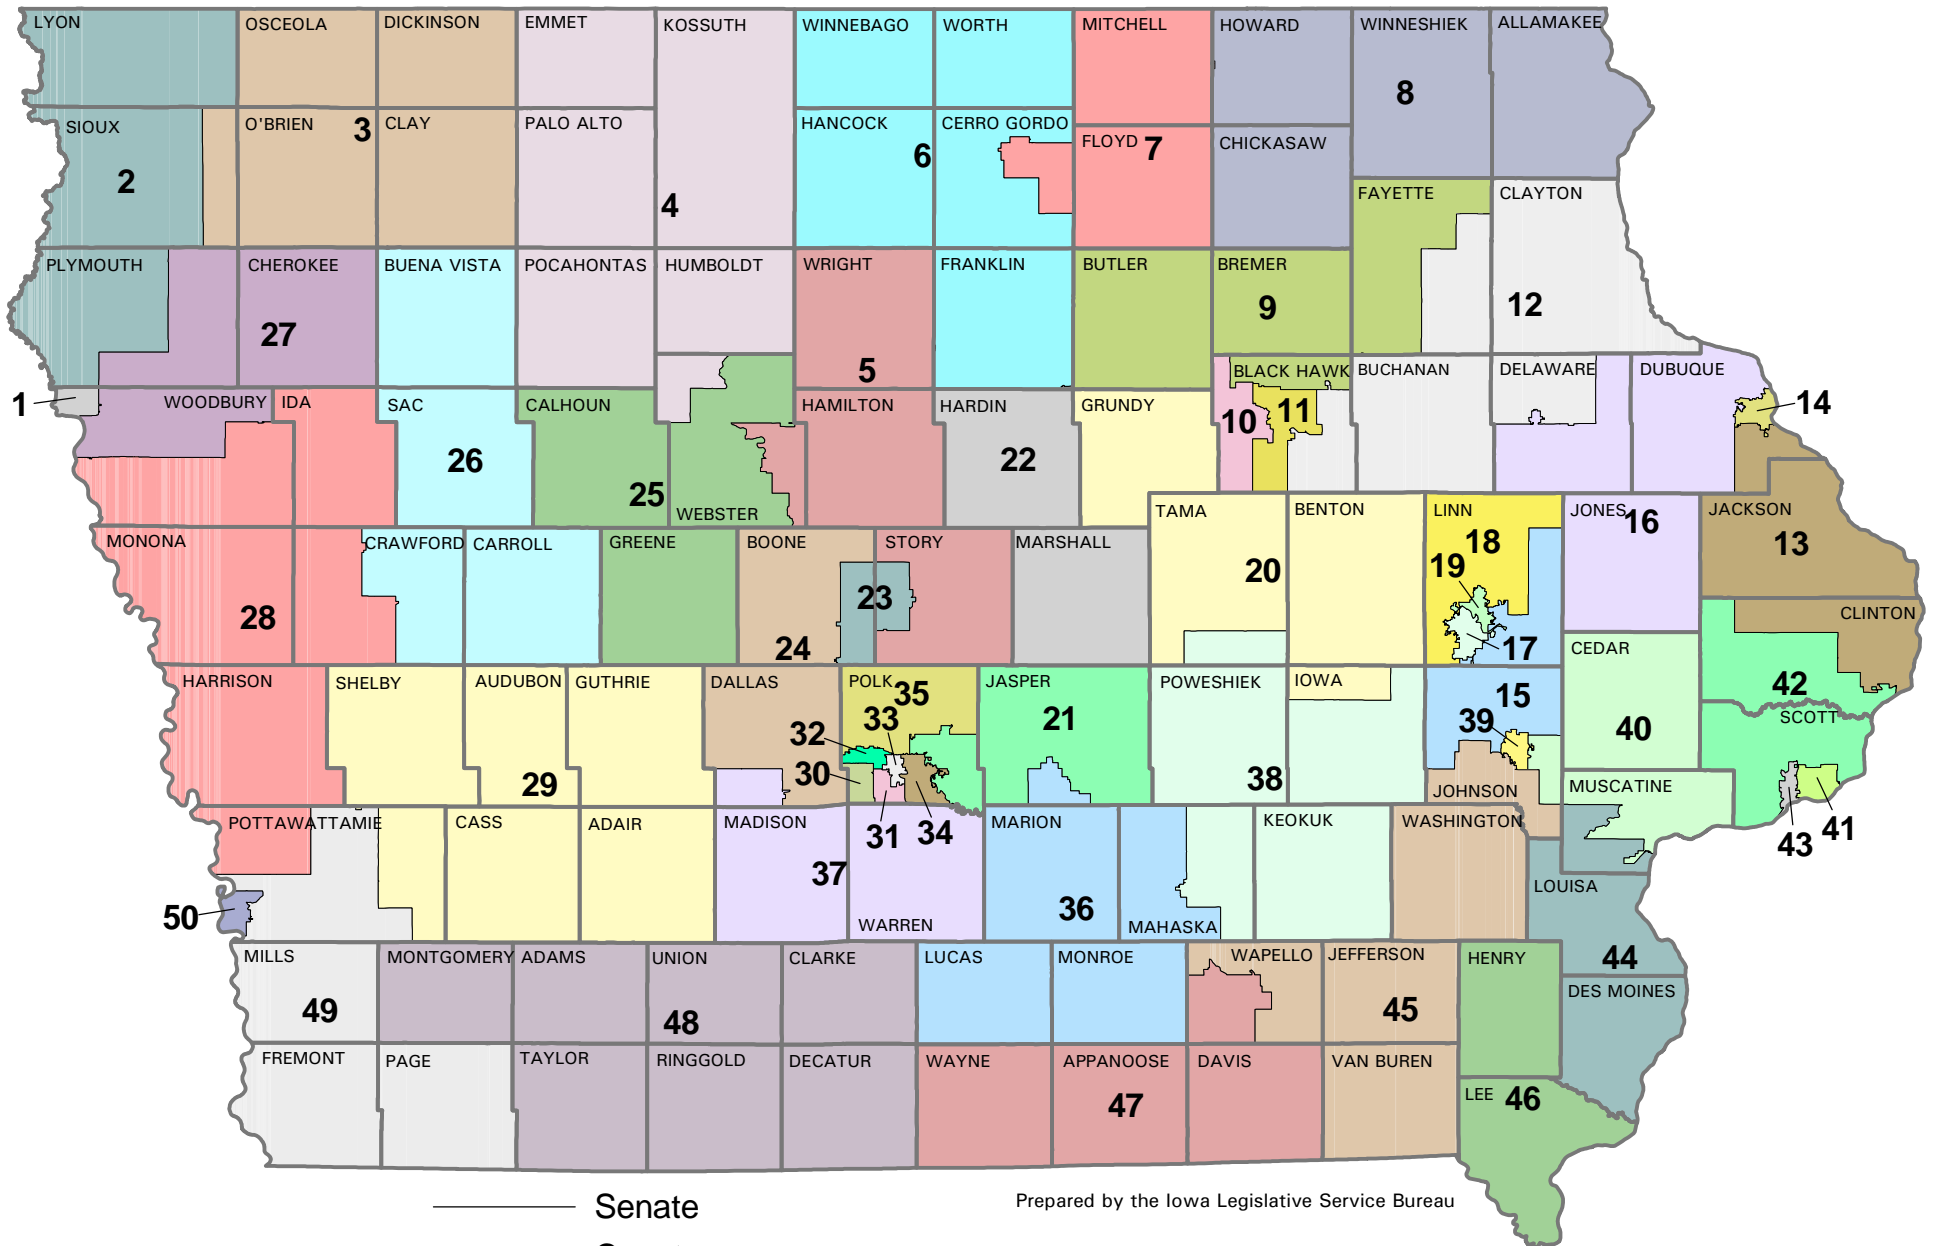

IOWA SENATE DISTRICTS

Effective Beginning with the Elections in 2002 for the 80th Iowa General Assembly

_____ Senate
 _____ County

Prepared by the Iowa Legislative Service Bureau