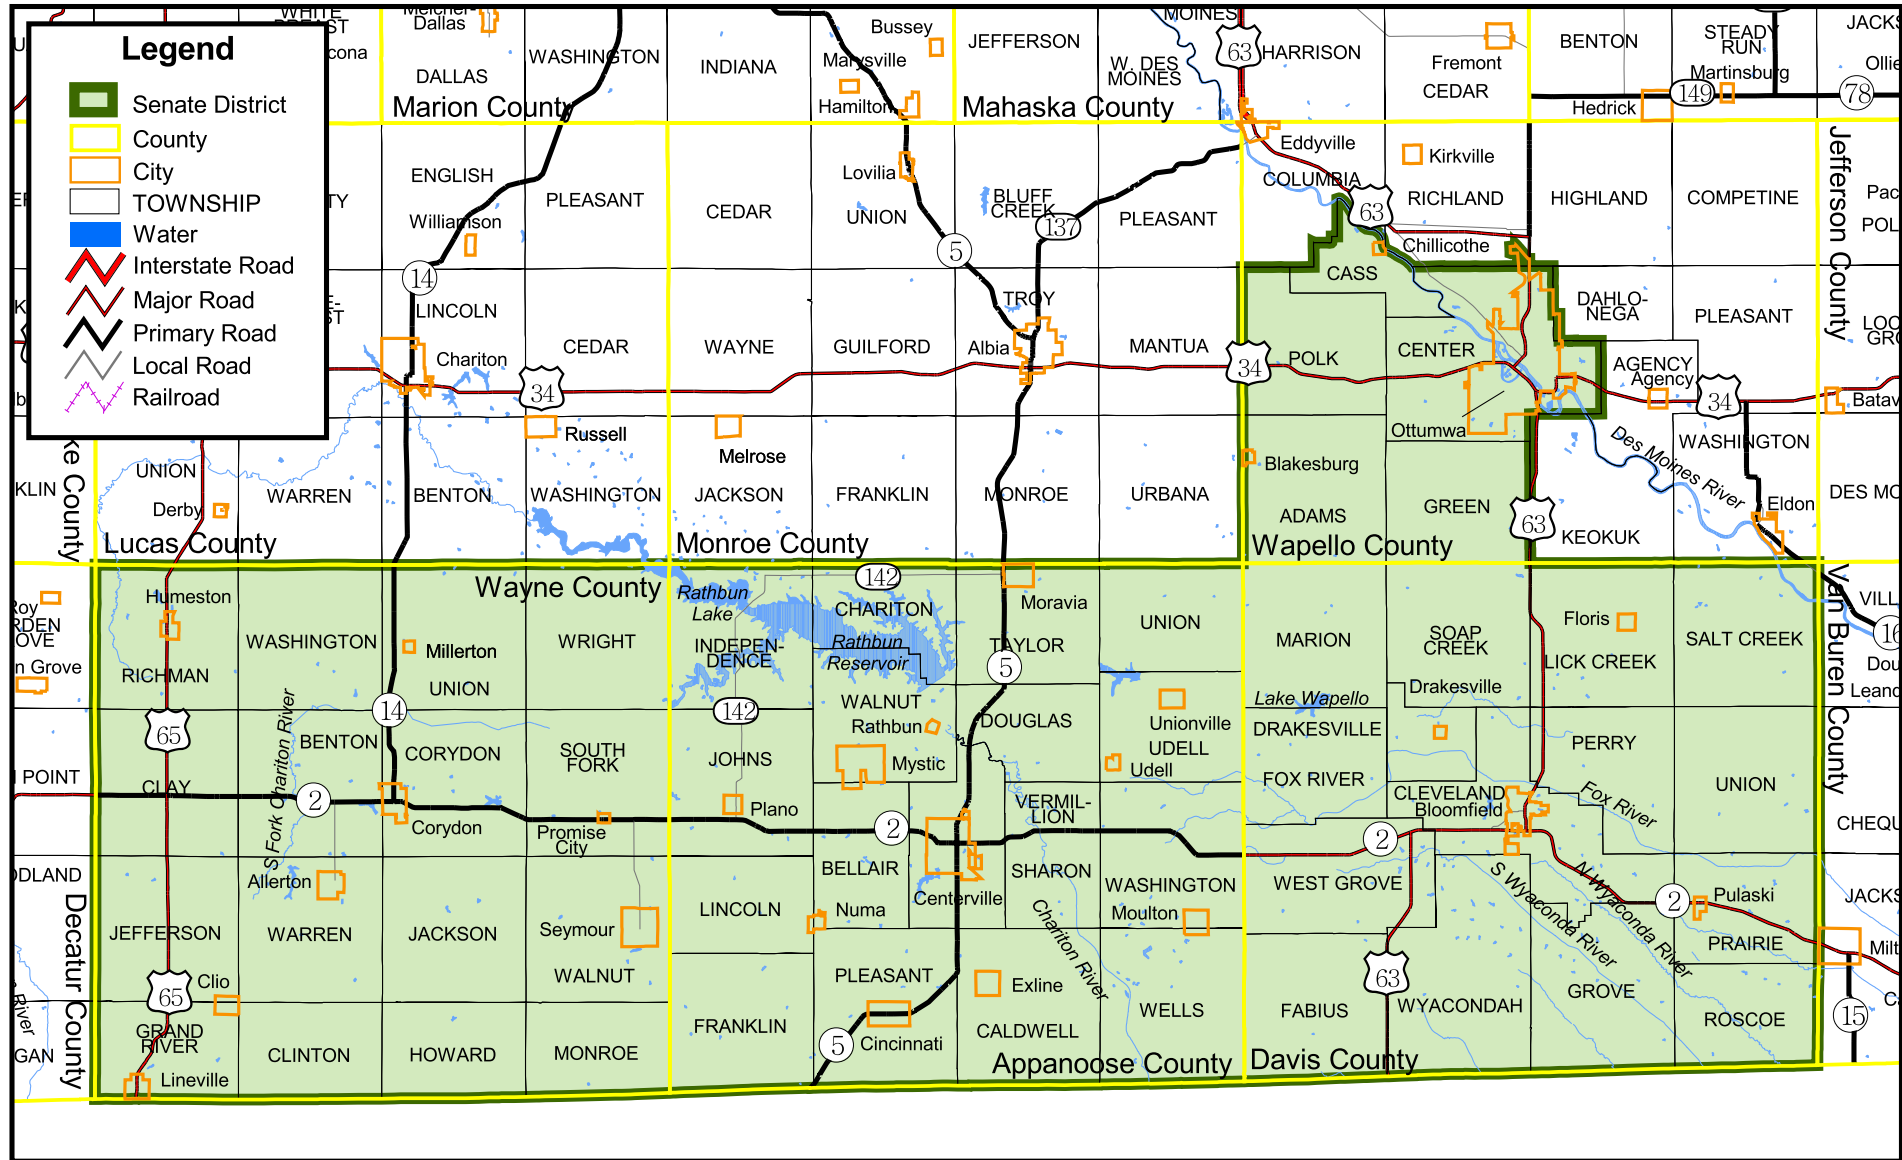

Iowa Senate District 47

(Effective Beginning with the Elections in 2002 for the 80th General Assembly)

Prepared by the Legislative Service Bureau using Jan. 1, 2000, U.S. Census Bureau geographic information.