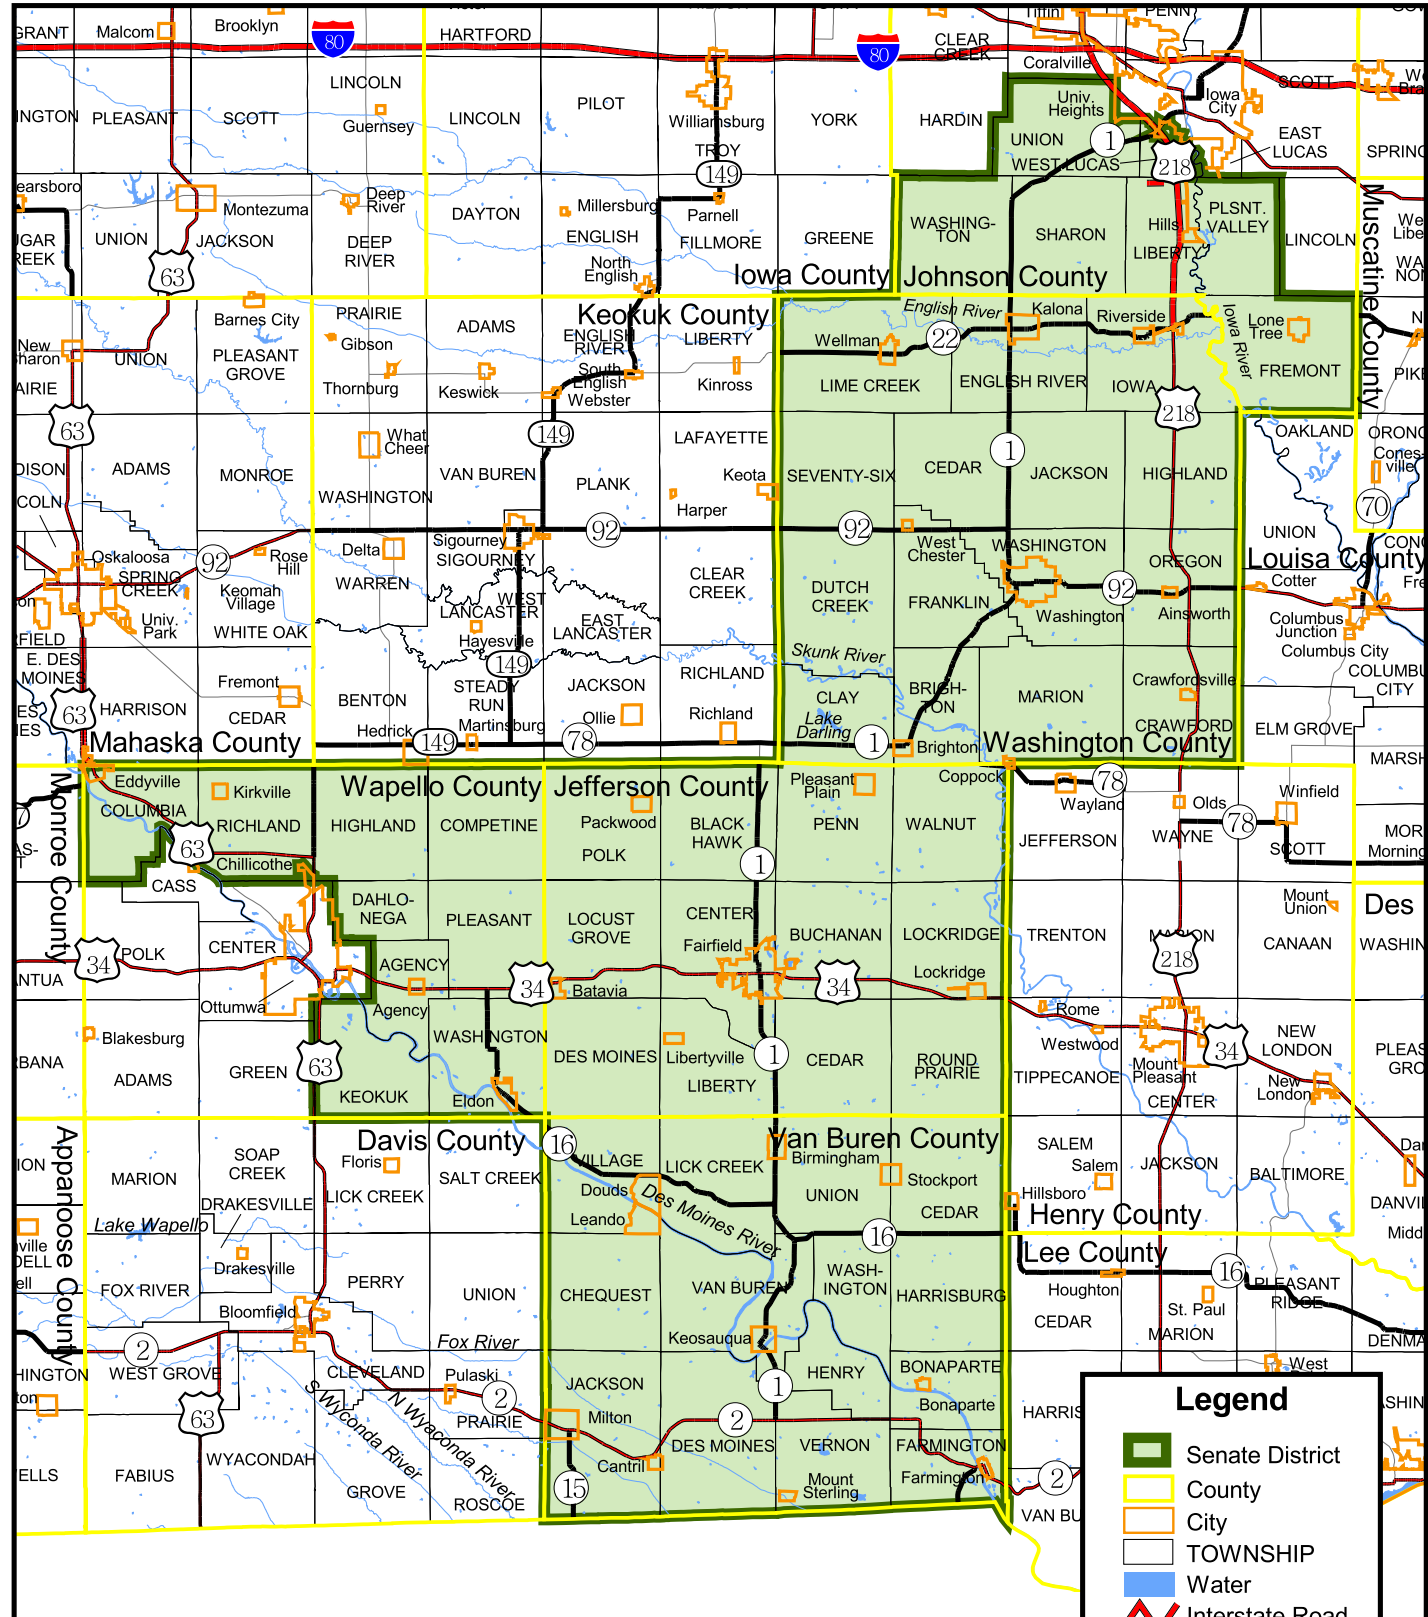

Iowa Senate District 45

(Effective Beginning with the Elections in 2002 for the 80th General Assembly)

Prepared by the Legislative Service Bureau using Jan. 1, 2000, U.S. Census Bureau geographic information.

9 0 9 18 Miles

Legend

- Senate District
- County
- City
- TOWNSHIP
- Water
- Interstate Road
- Major Road
- Primary Road
- Local Road
- Railroad